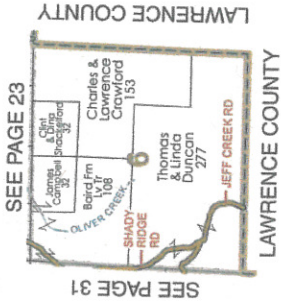

Sharp County Conservation District

21 C Court Road
 Ash Flat, Arkansas 72513
 (870) 994-7335 Ext. 3
 sharpcountycd.com

Township 18N - Range 7W

Copyright © 2018 Mapping Solutions

SEE PAGE 27

Township 18N - Range 3W

Copyright © 2018 Mapping Solutions

SEE PAGE 23

SEE PAGE 31

Township 16N - Range 7W

Copyright © 2018 Mapping Solutions

SEE PAGE 39

Township 15N - Range 7W

Copyright © 2018 Mapping Solutions

SEE LEFT

SEE PAGE 45

IZARD COUNTY

IZARD COUNTY

IZARD COUNTY

SEE PAGE 39

SEE RIGHT