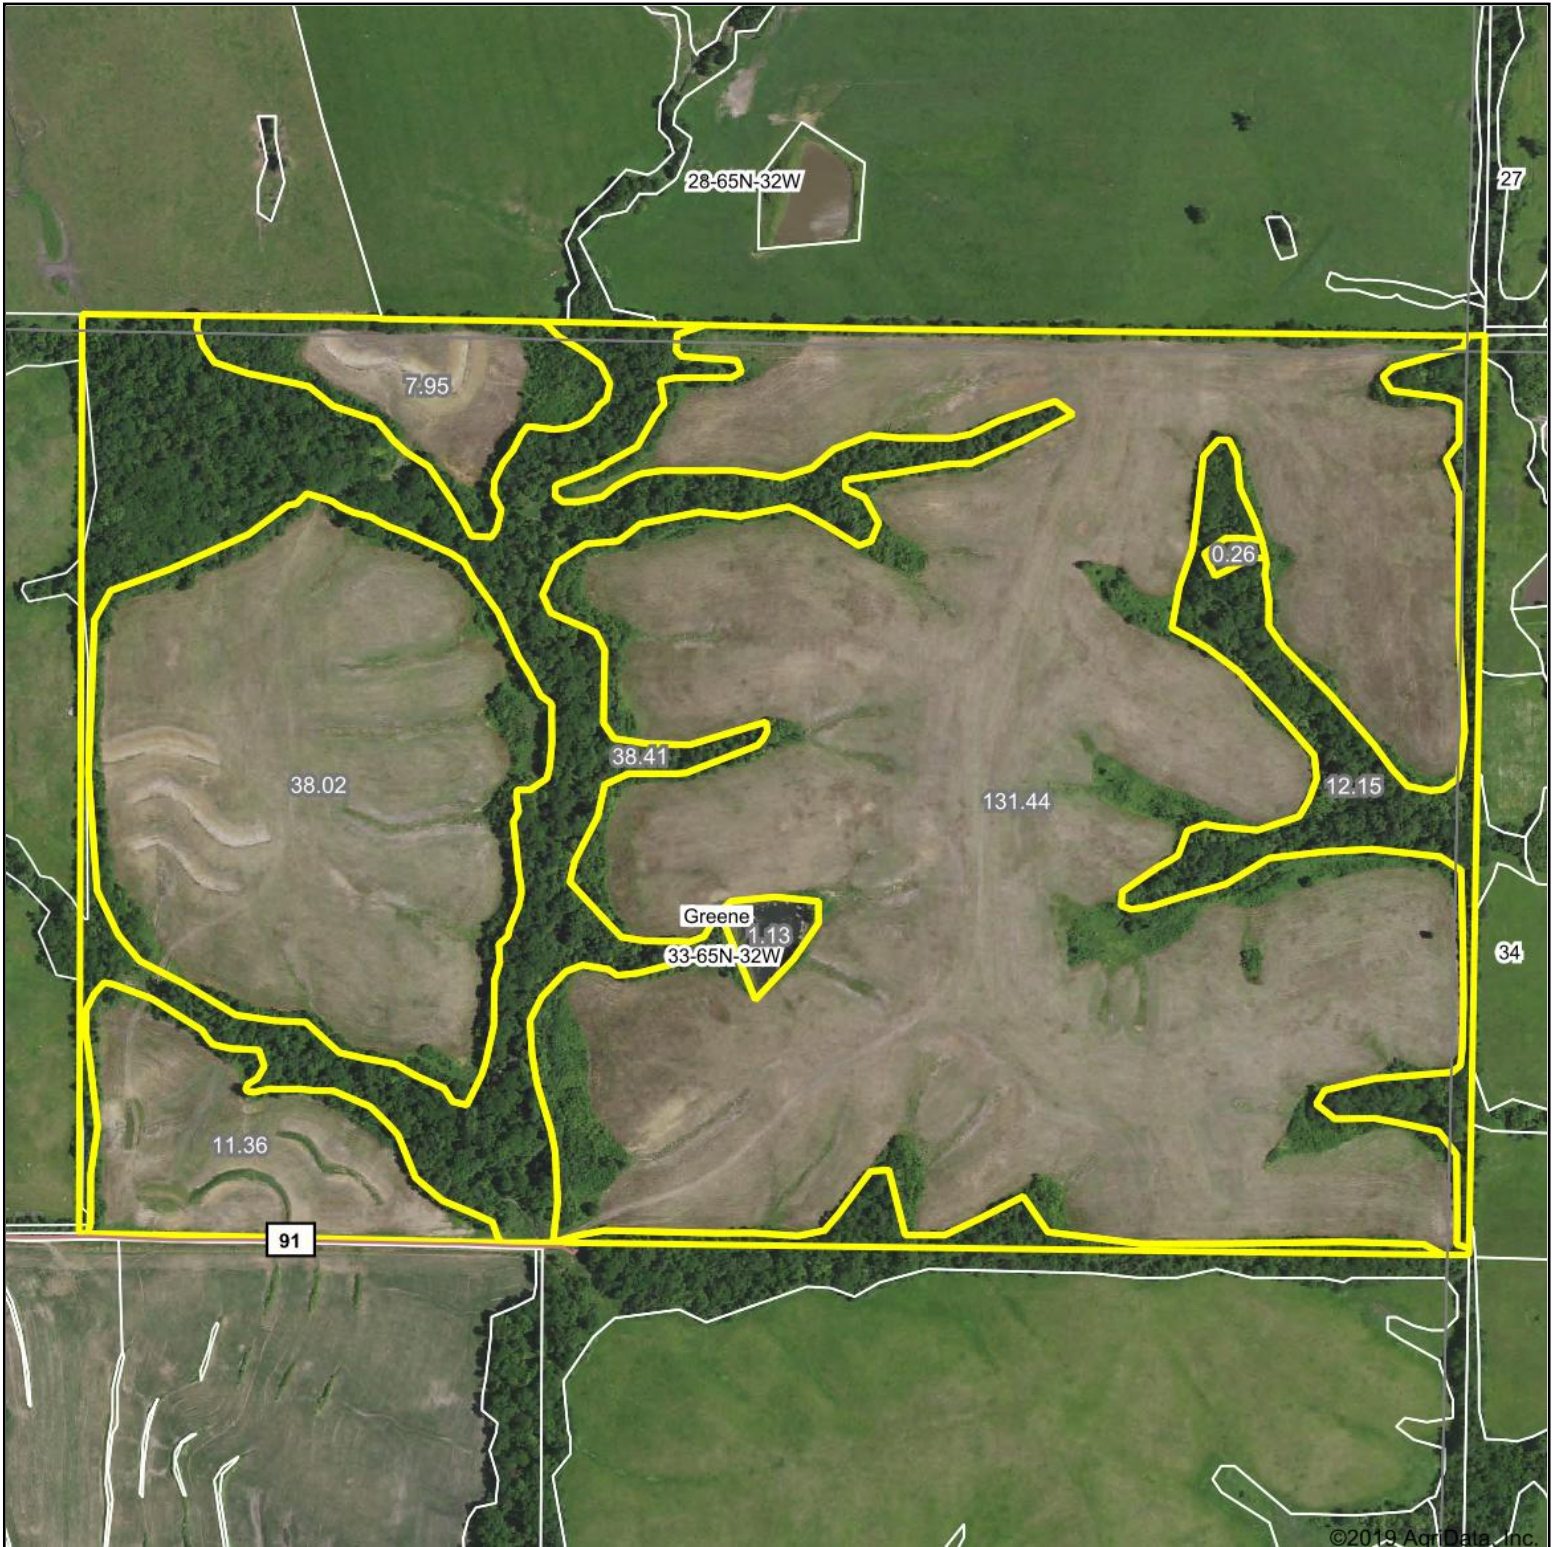

Aerial Map

map center: 40° 23.8698', -94° 30.3385'

33-65N-32W
Worth County
Missouri

1/21/2019