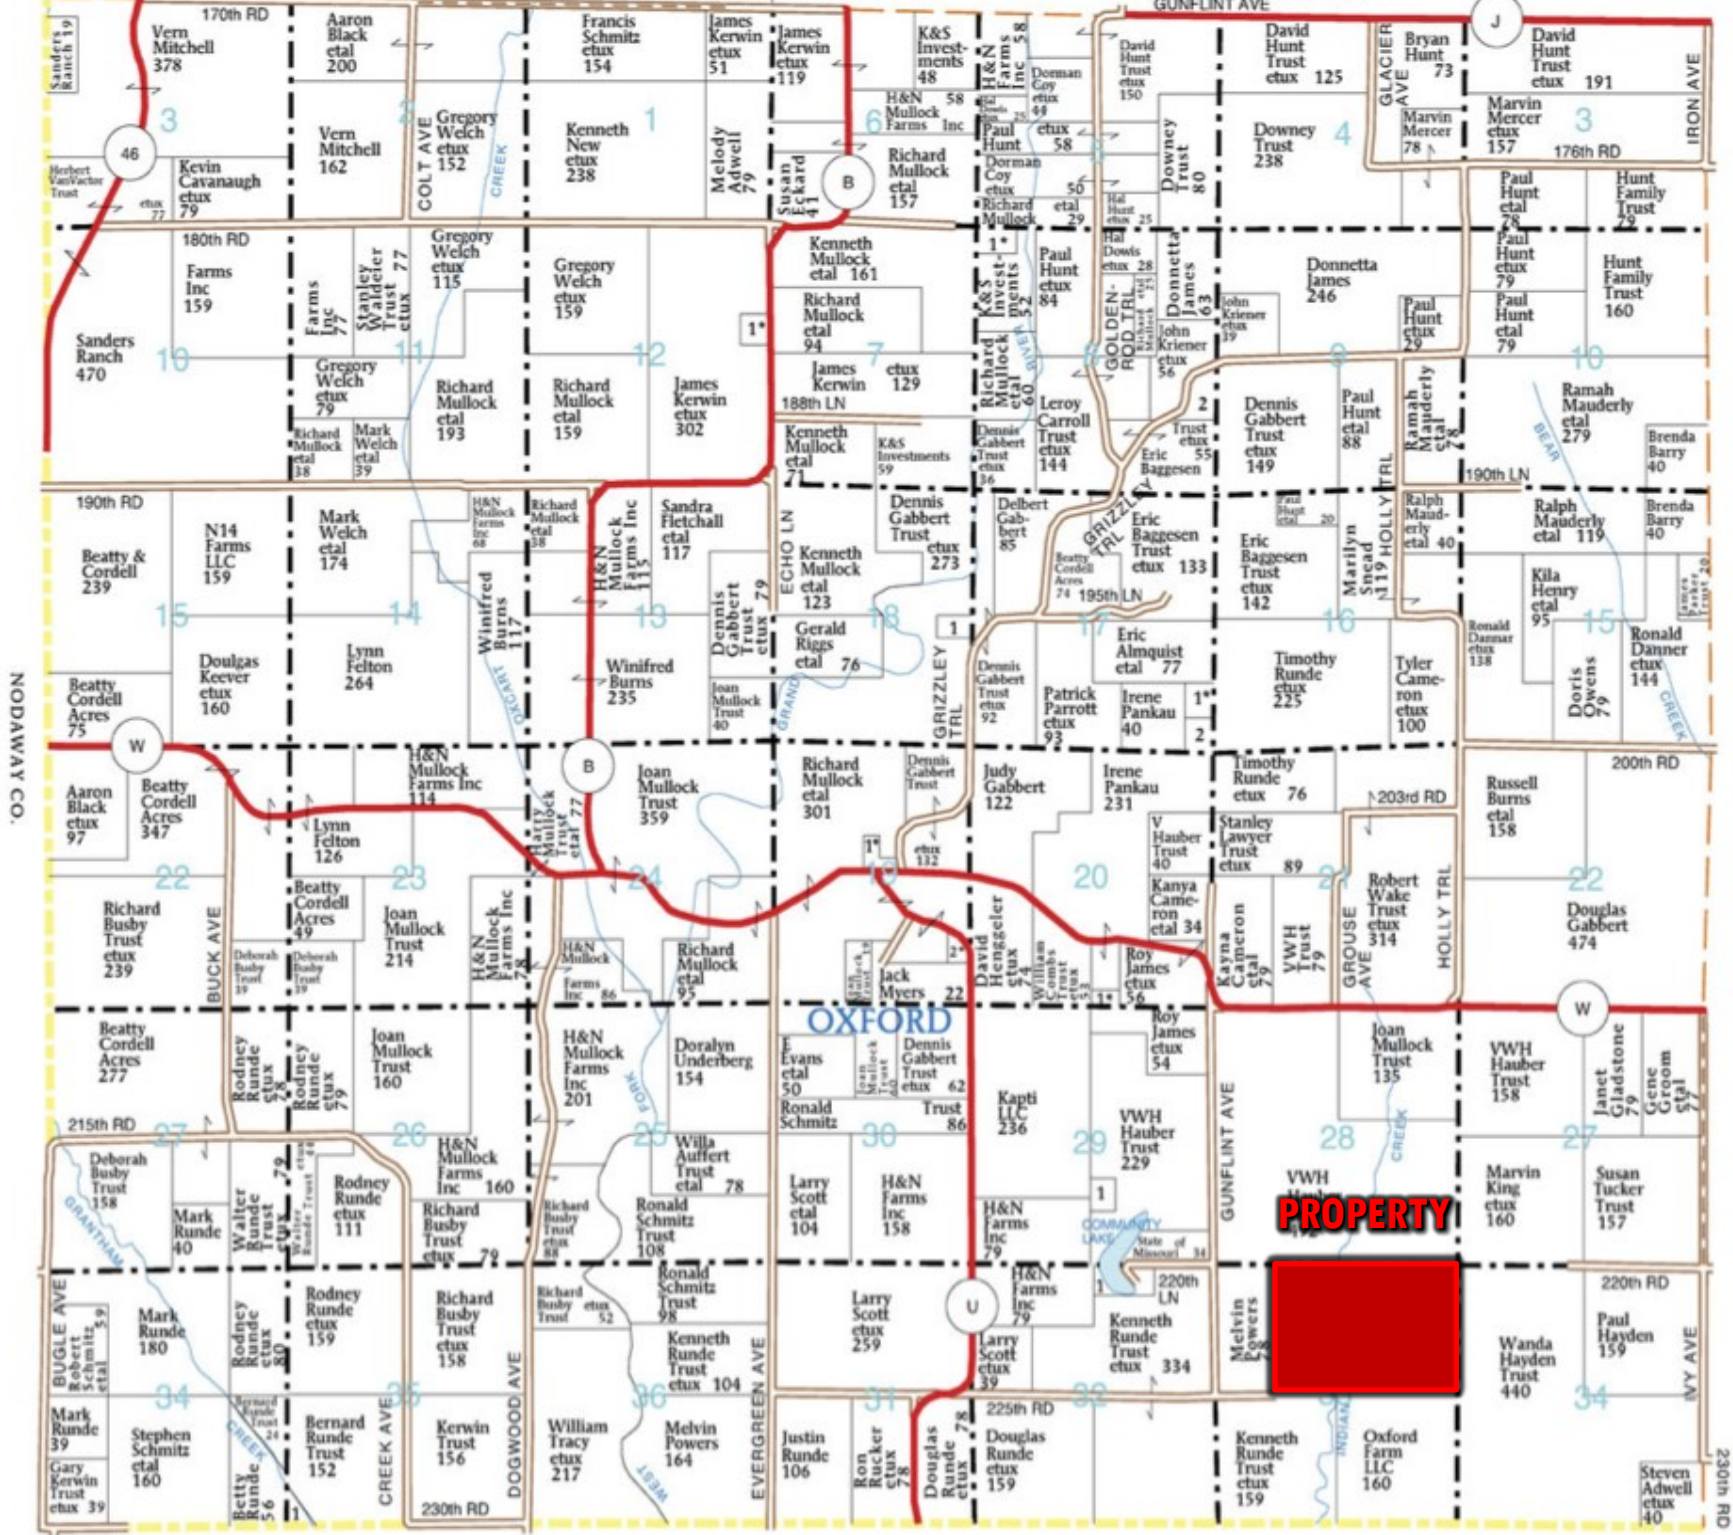

UNION 'W' TWP. DOGWOOD AVE R33W R32W UNION 'E' TWP.

T-65-N

GREENE PLAT (Landowners) MIDDLEFORK TWP.

R-32-33-W

NODAWAY CO.

GENTRY CO.

230th RD