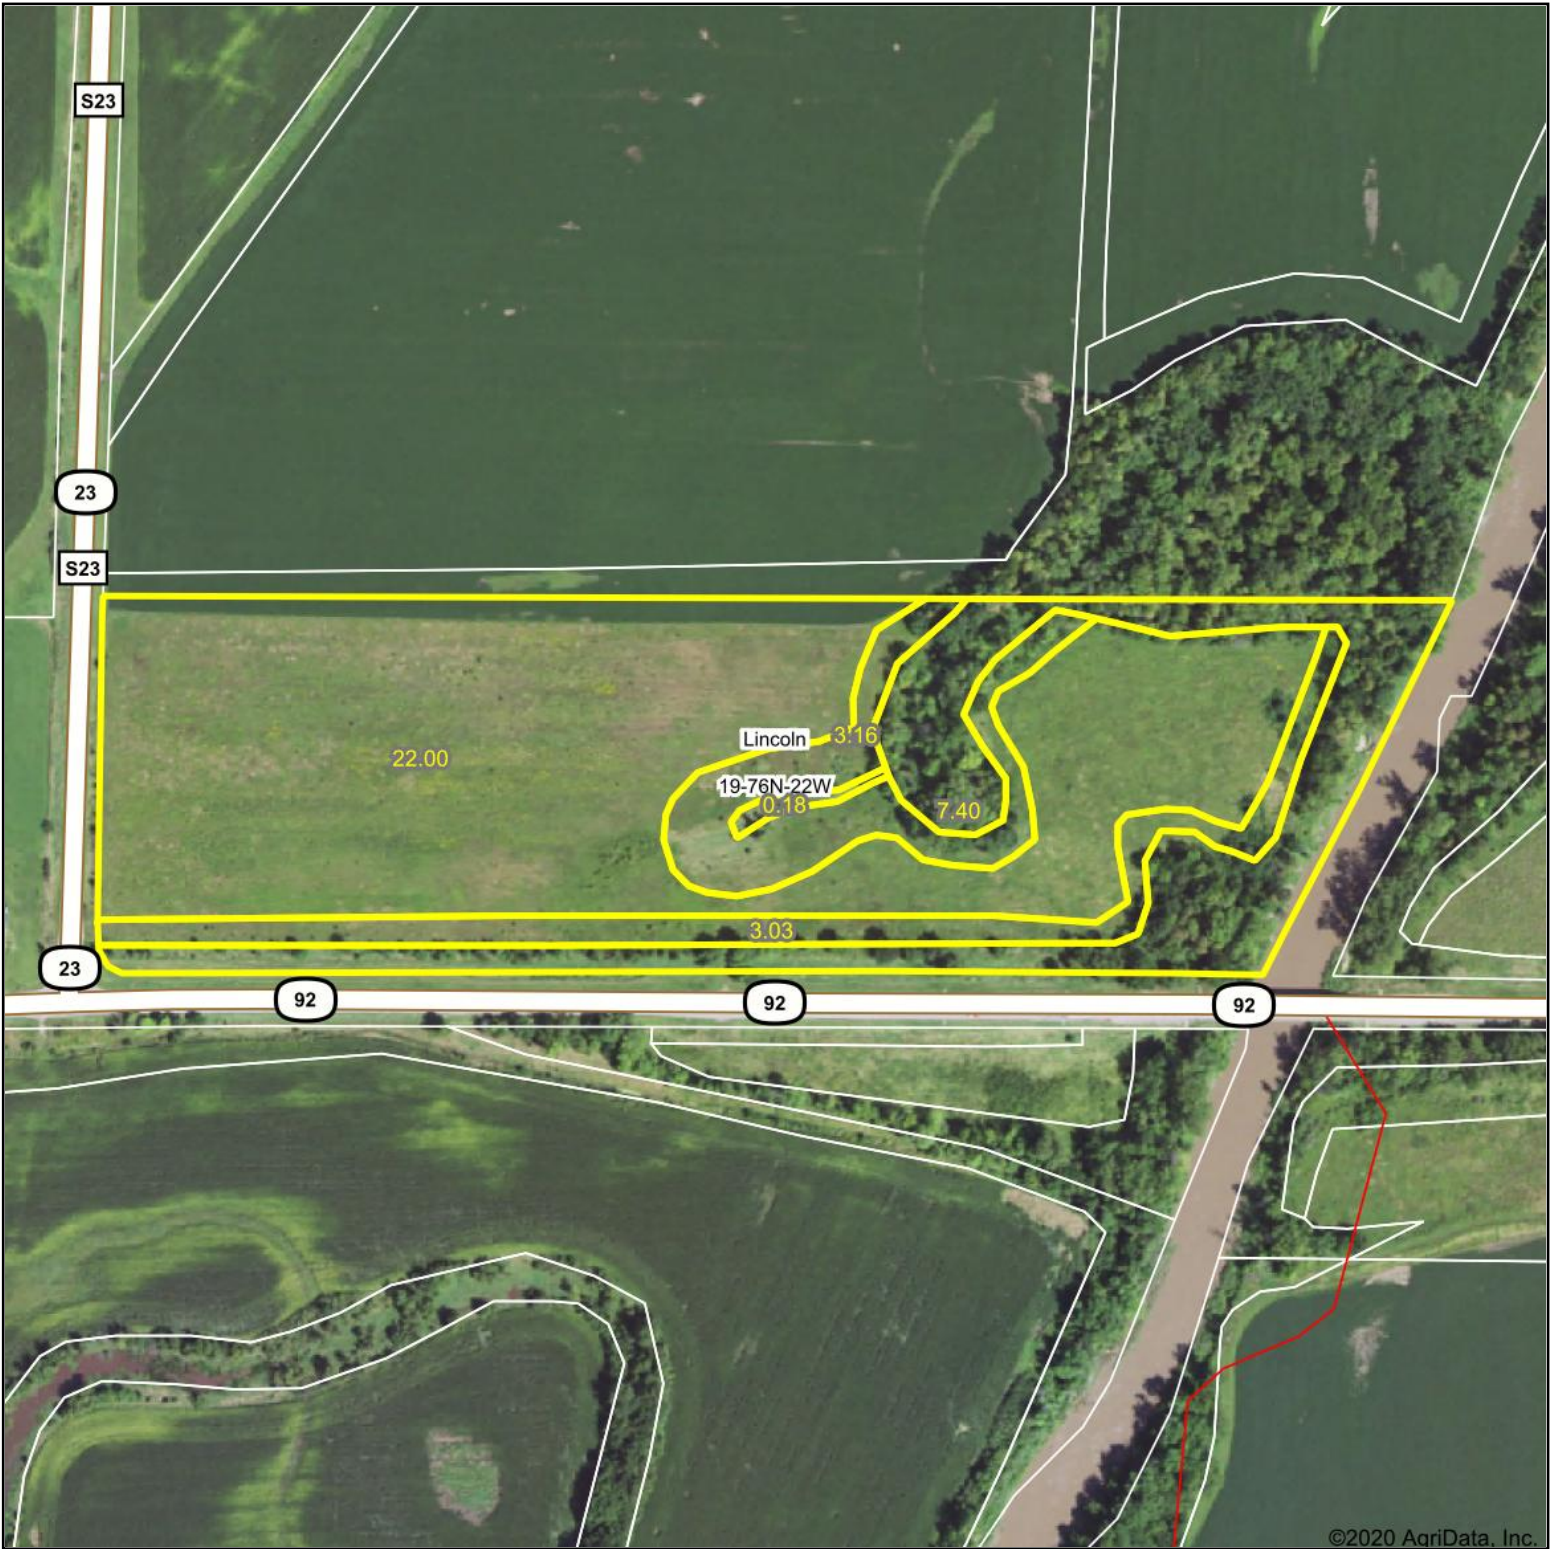

FSA Map

Map Center: 41° 22.4103', -93° 26.0463'

19-76N-22W
Warren County
Iowa

7/28/2020