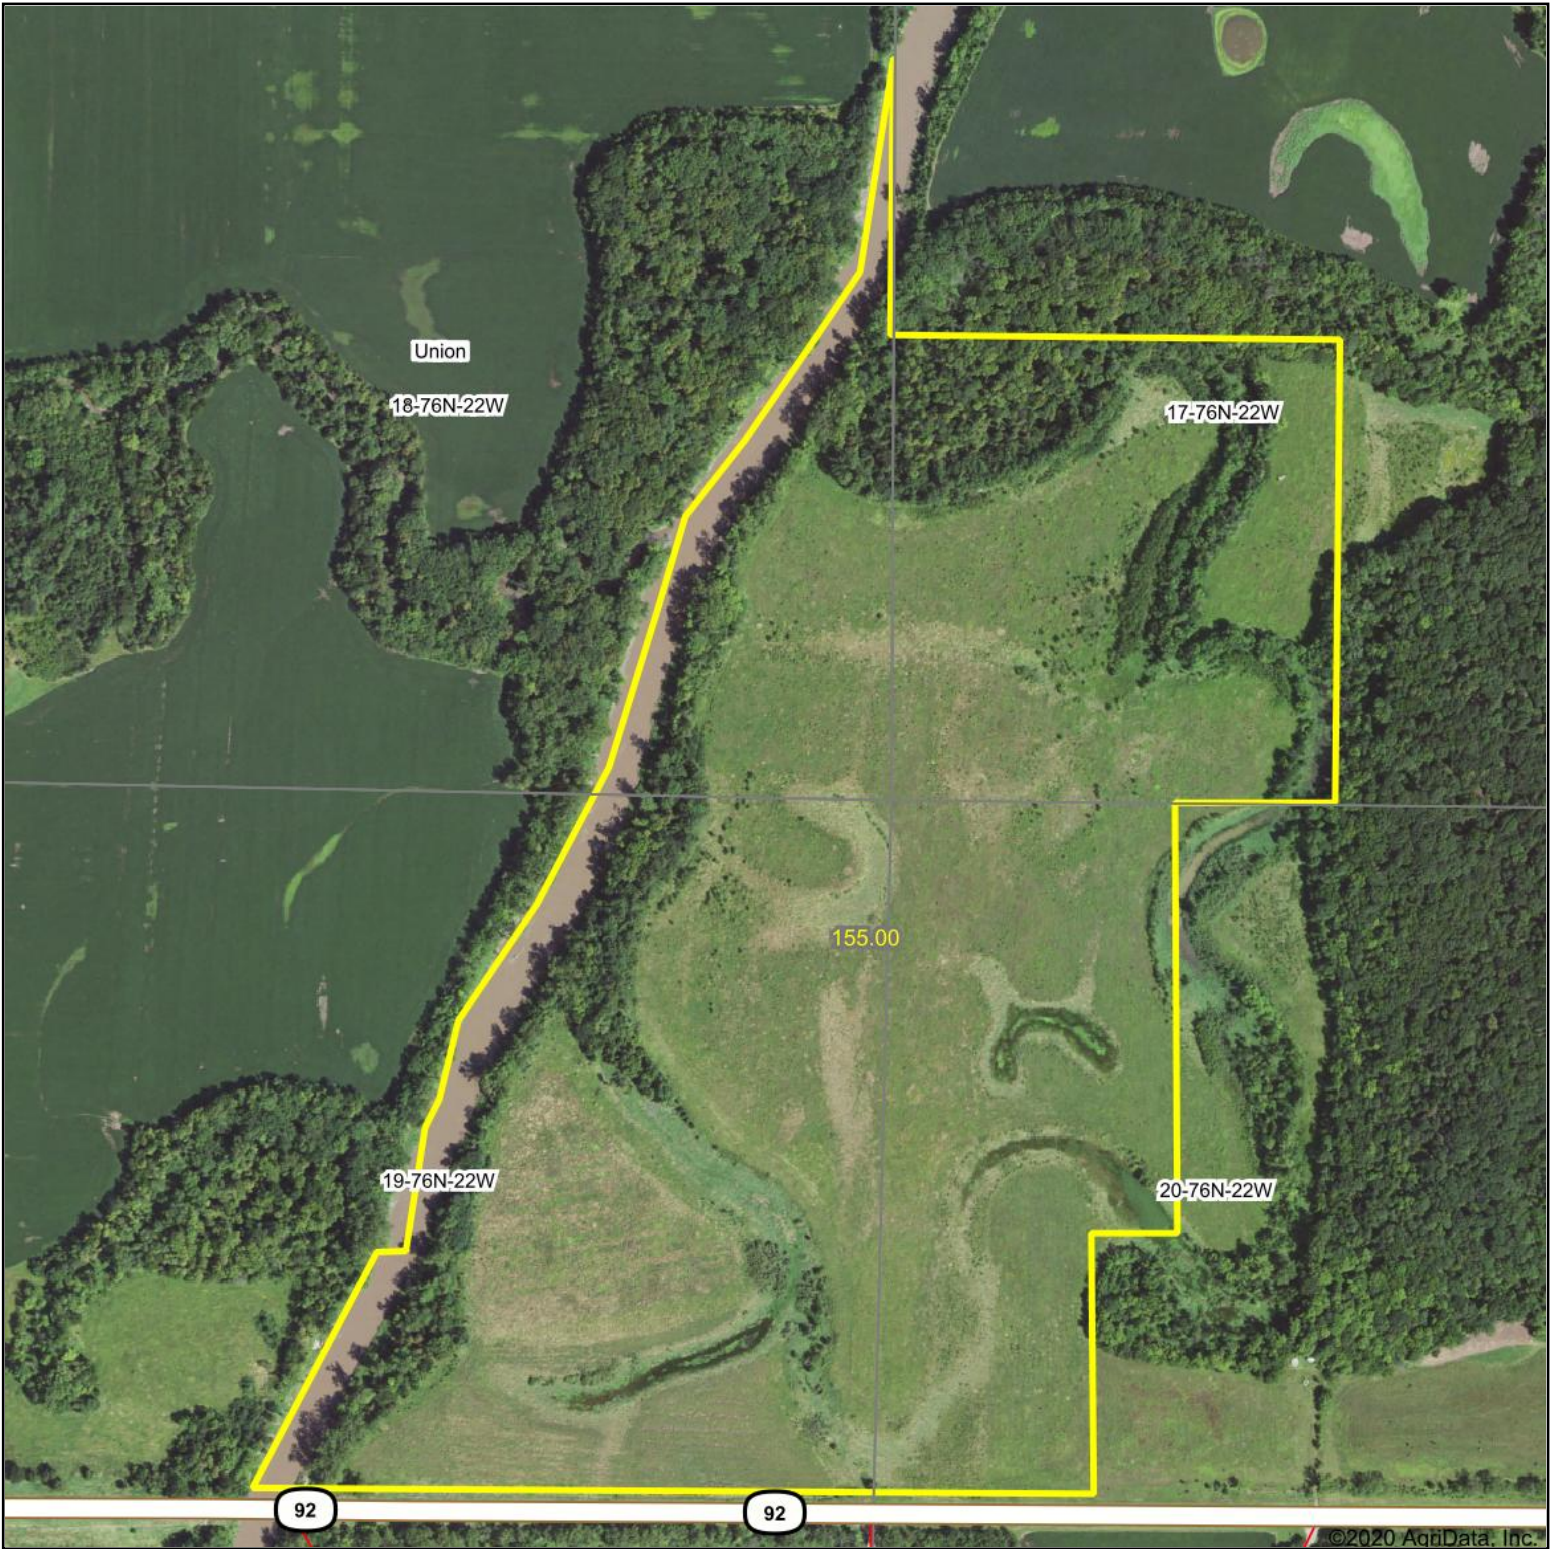

FSA Map

Map Center: 41° 22.6925', -93° 25.5243'

18-76N-22W
Warren County
Iowa

7/31/2020