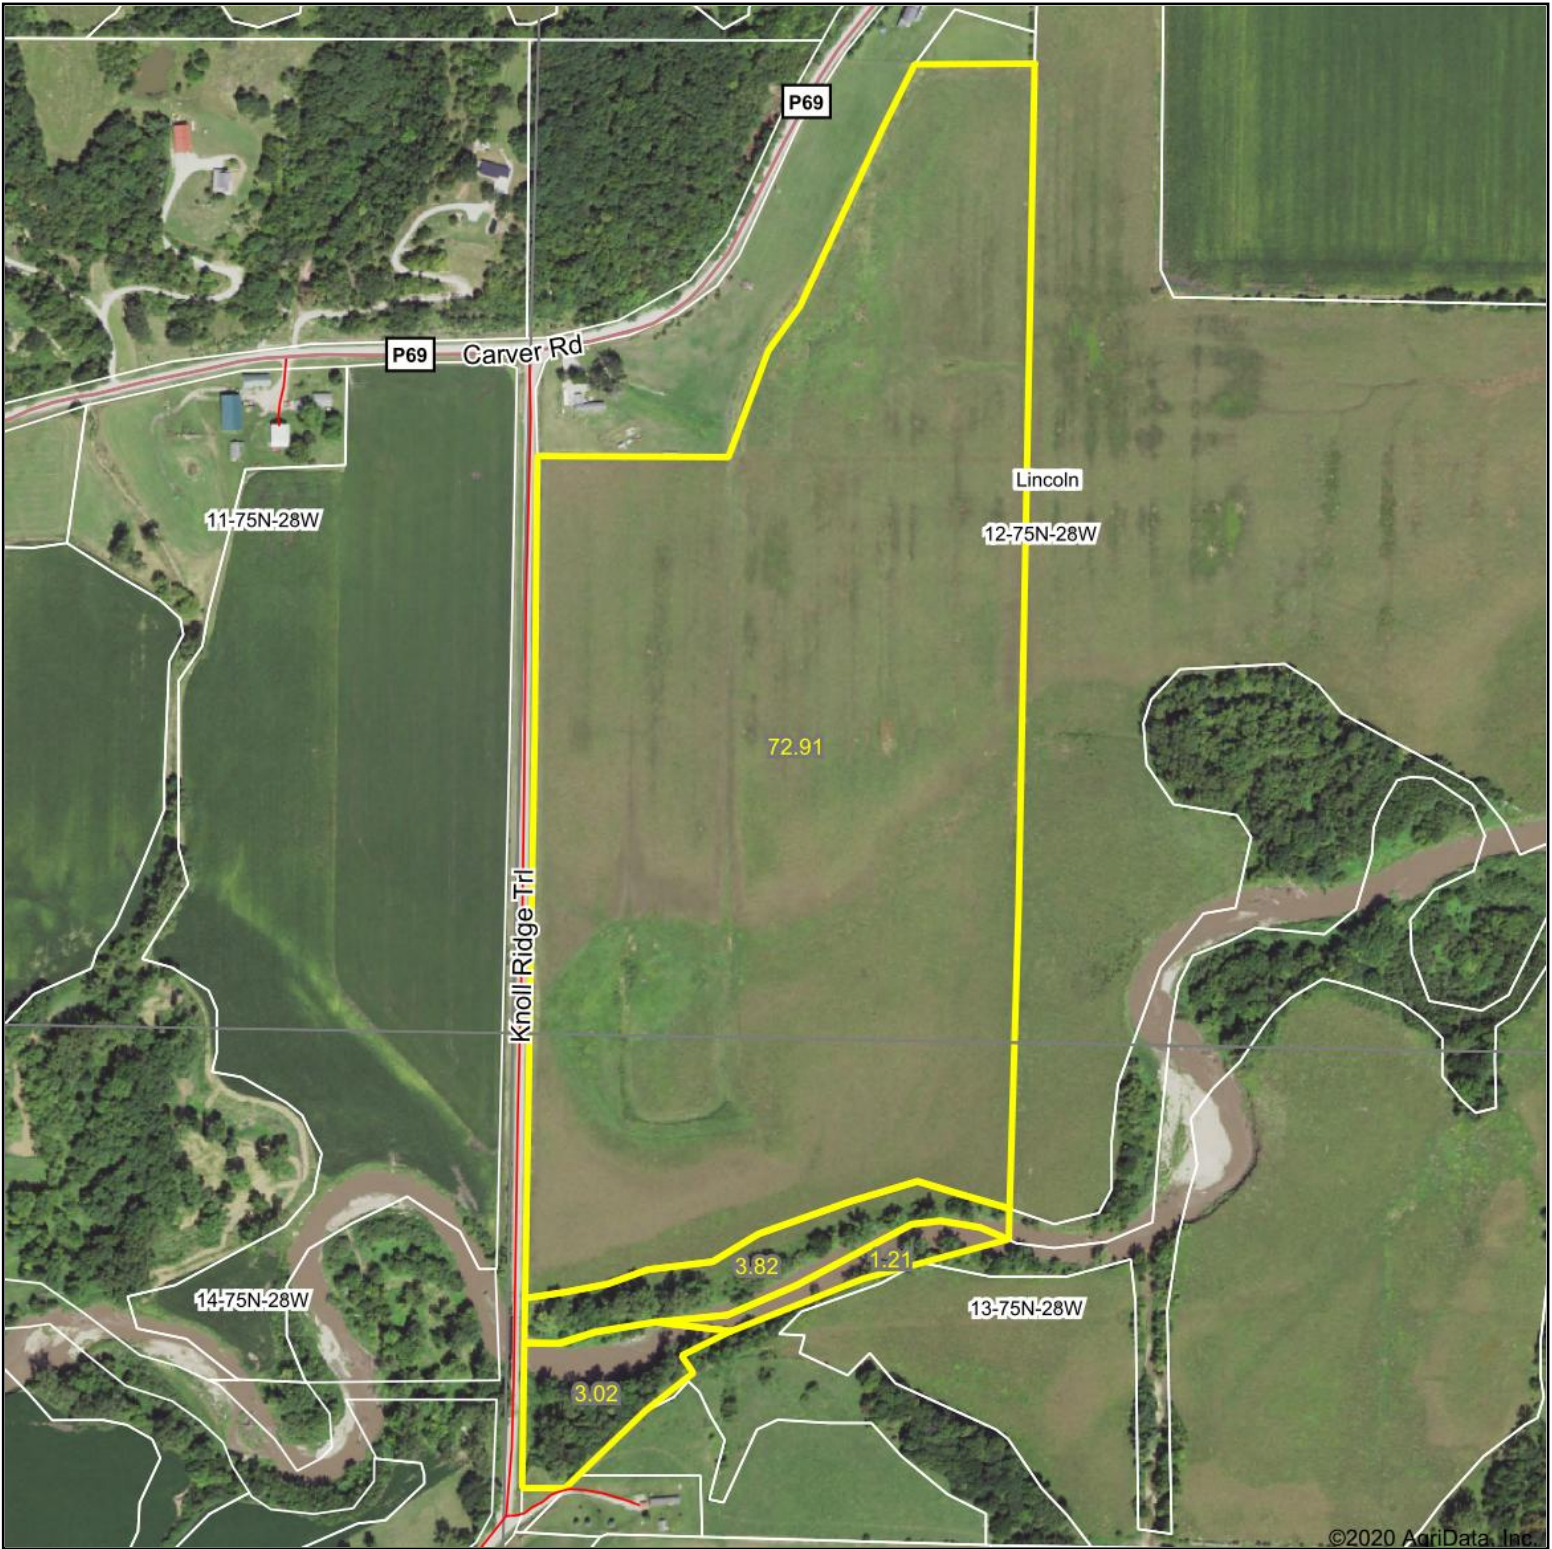

FSA Map

©2020 AgriData, Inc.

Map Center: 41° 18.1932', -94° 1.8192'

12-75N-28W
Madison County
Iowa

7/29/2020

© AgriData, Inc. 2020 www.AgridataInc.com

Field borders provided by Farm Service Agency as of 5/21/2008.