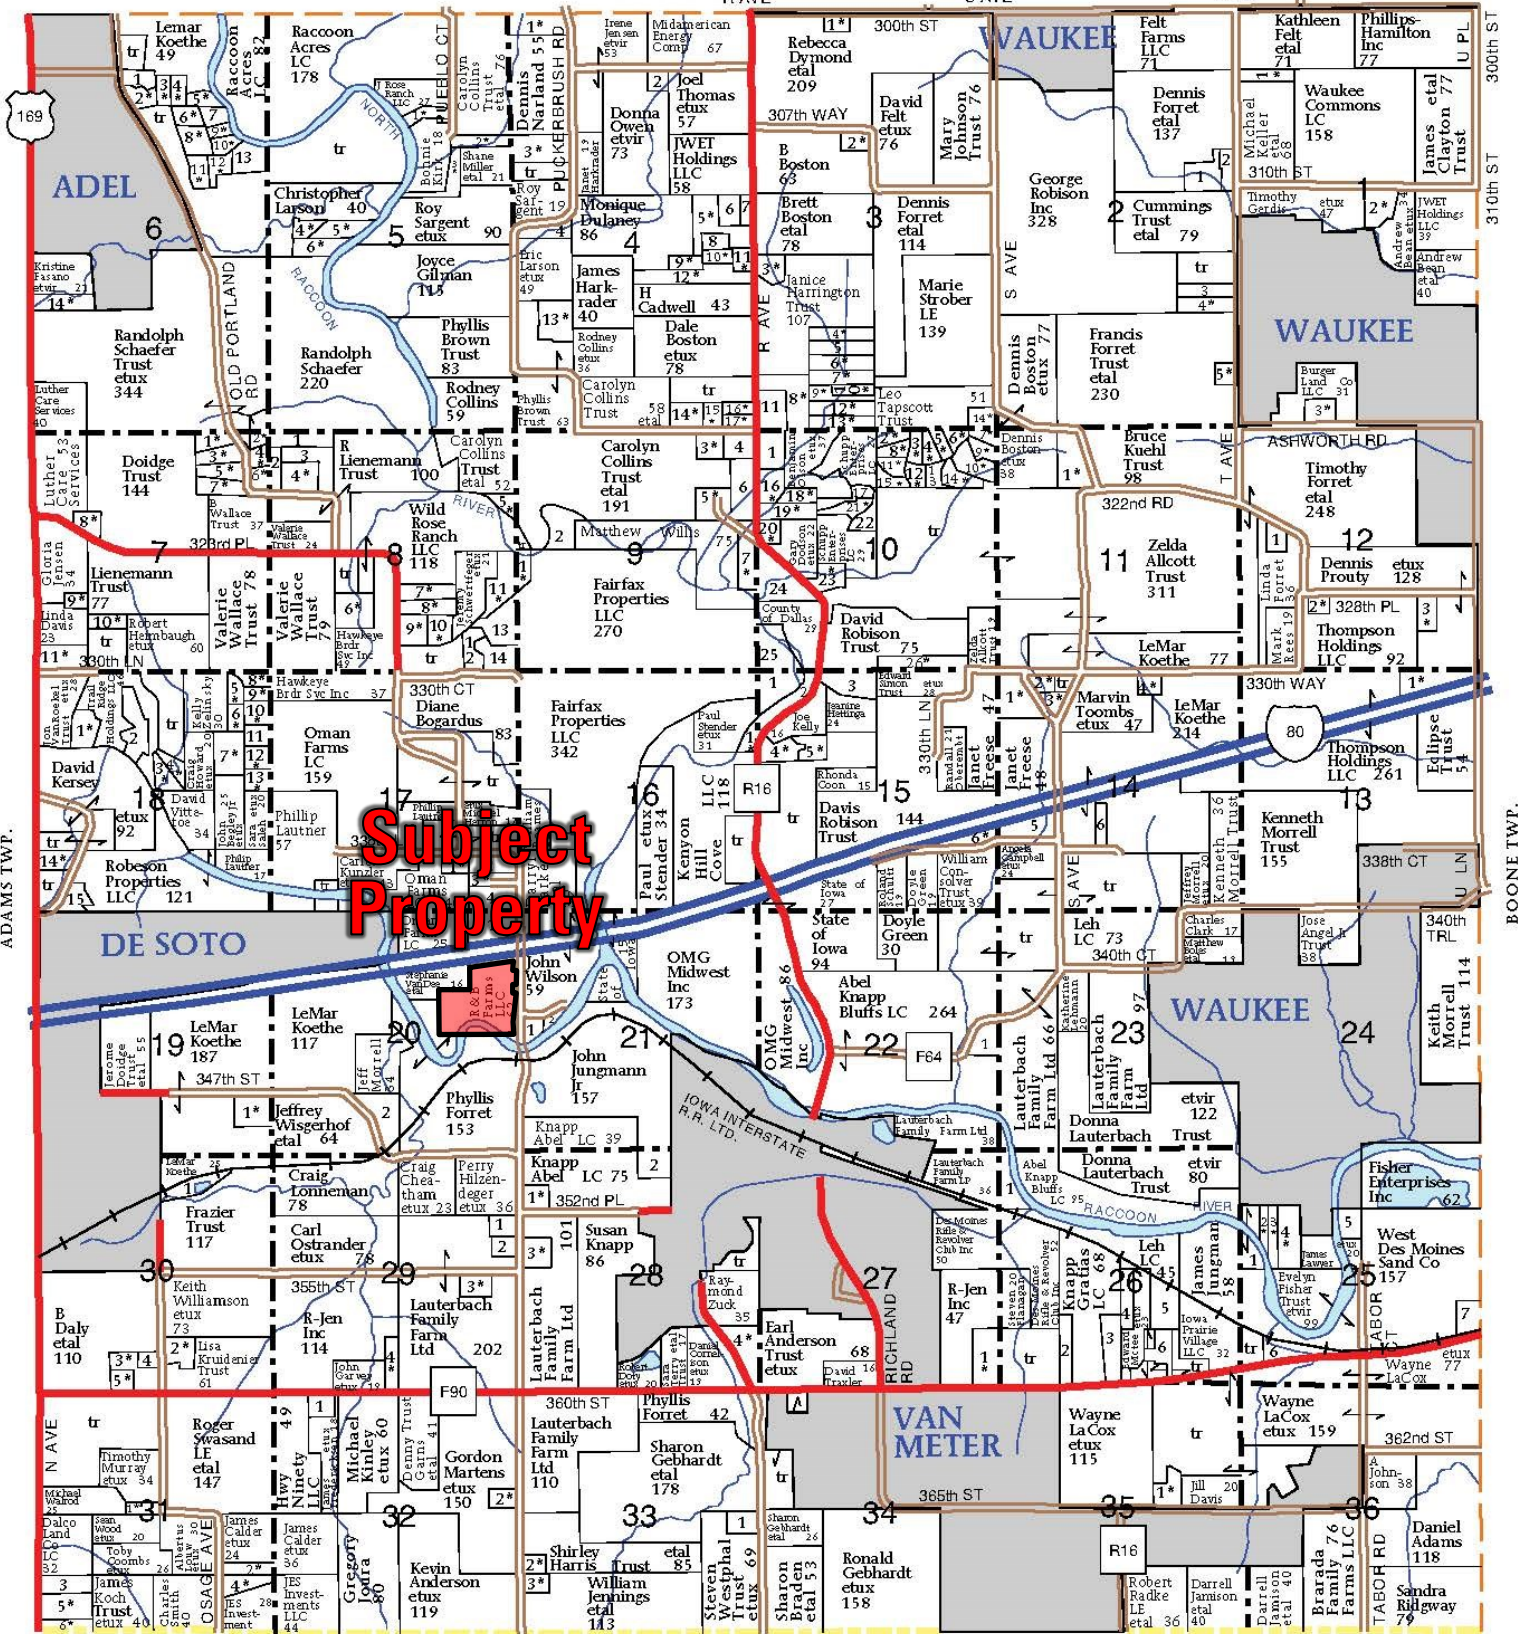

T-78-N

VAN METER PLAT

R-27-W

(Landowners)

ADEL TWP.

R AVE

S AVE

T AVE

WALNUT TWP.

Subject Property