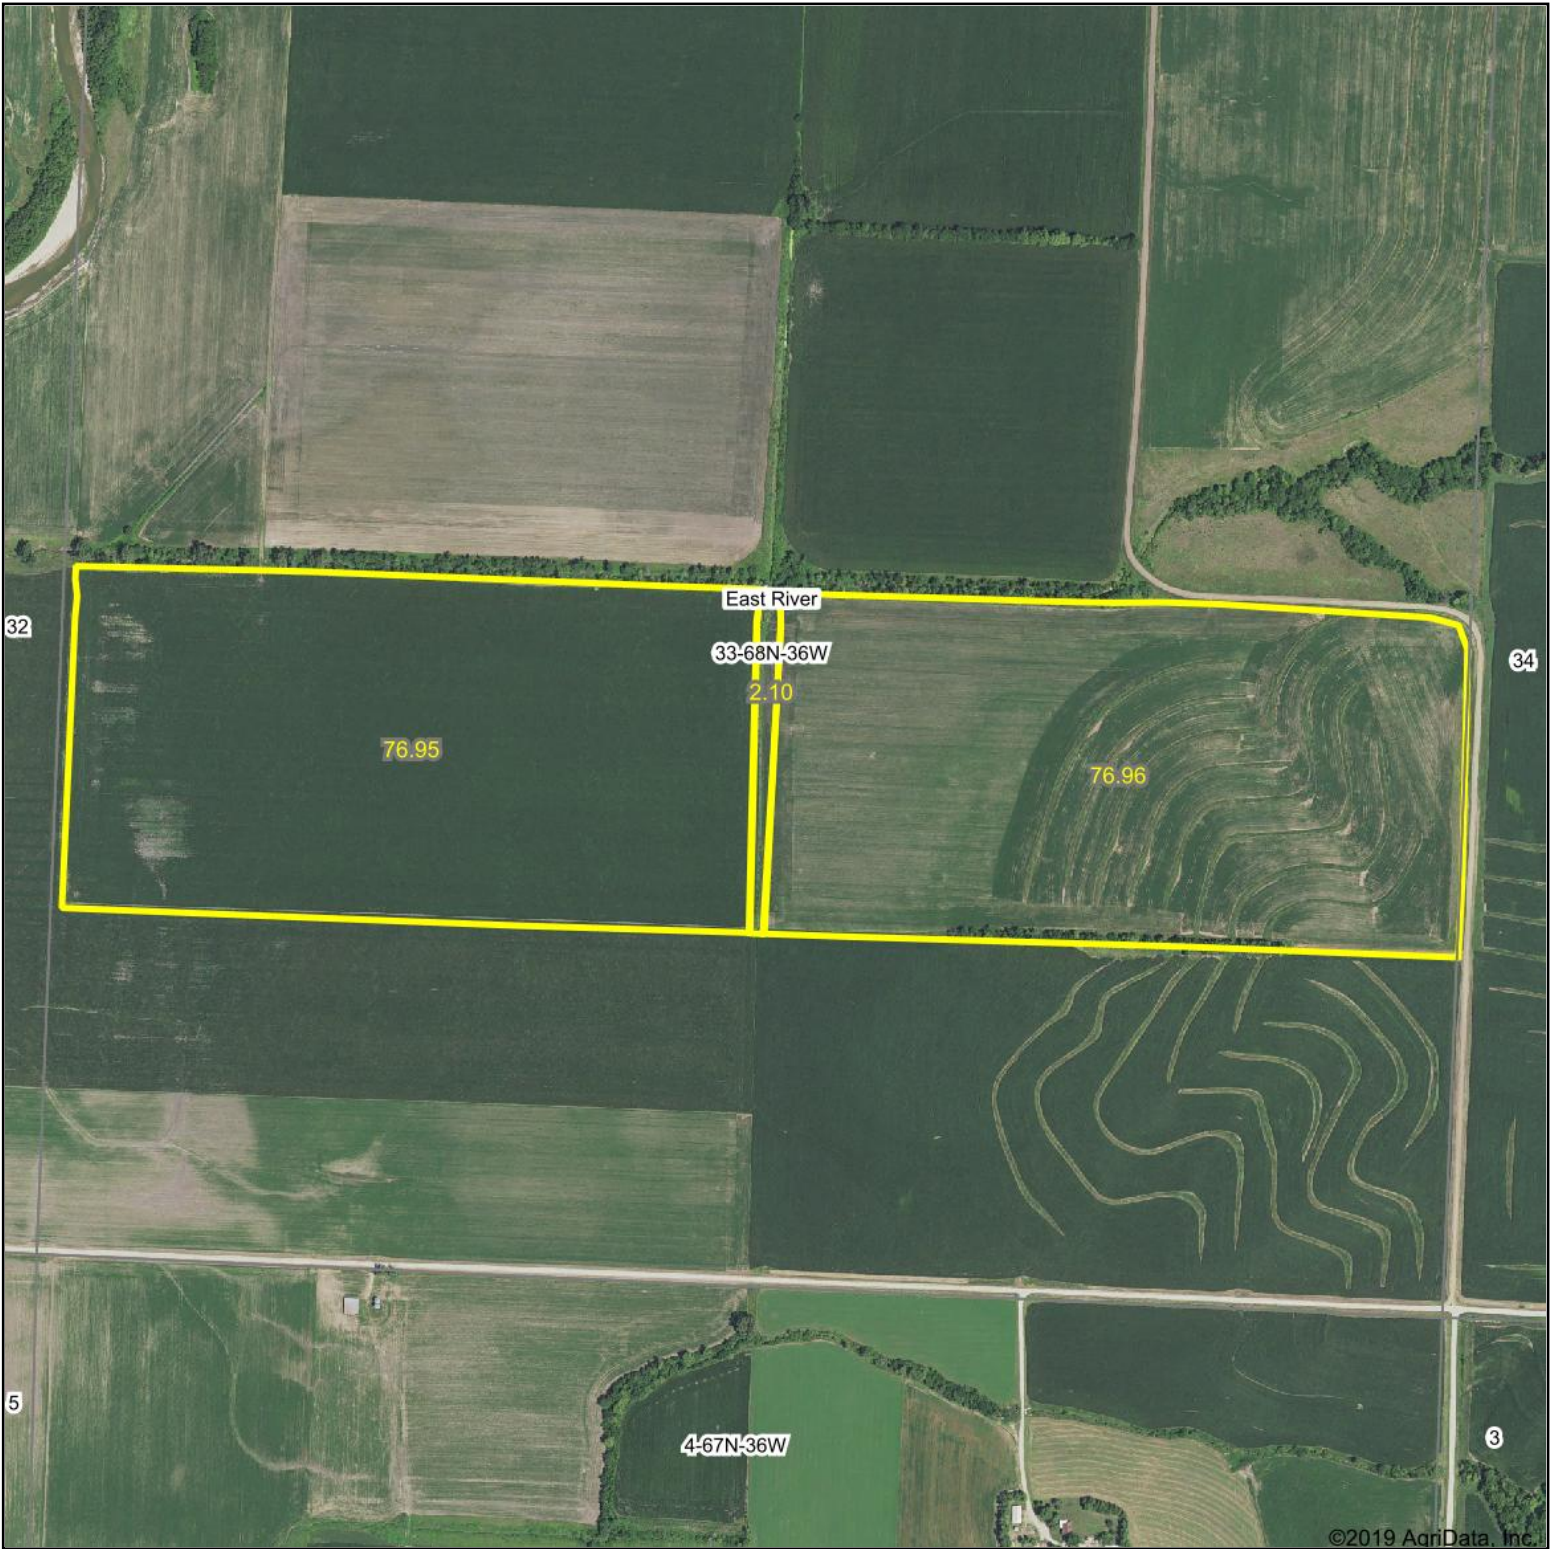

Aerial Map

Map Center: 40° 39' 23.23, -94° 58' 52.37

33-68N-36W
Page County
Iowa

4/24/2020

© AgriData, Inc. 2019

www.AgriDataInc.com