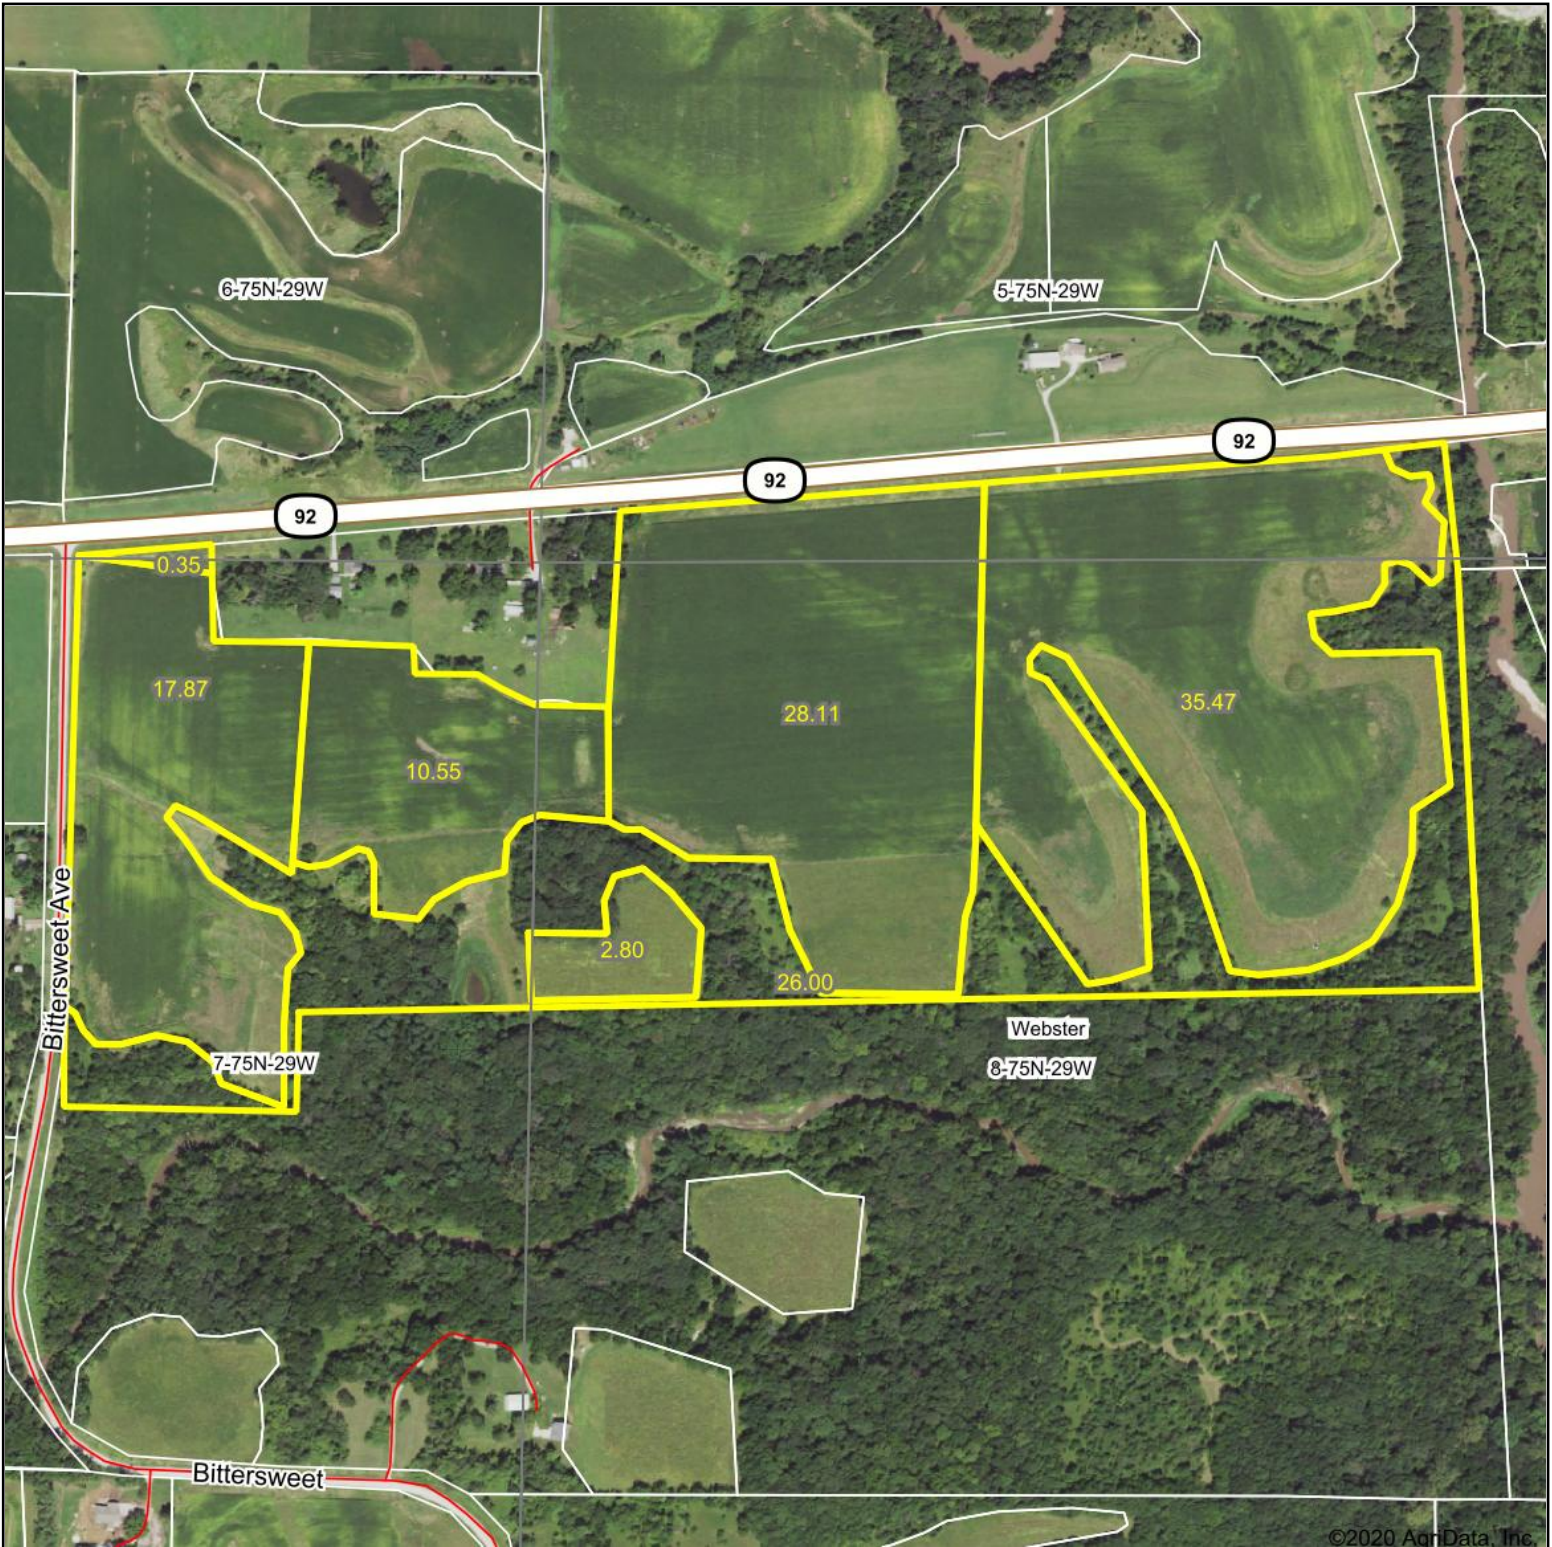

FSA Map

©2020 AgriData, Inc.

Map Center: 41° 18.8477', -94° 13.2347'

8-75N-29W
Madison County
Iowa

8/17/2020

© AgriData, Inc. 2020 www.AgriDataInc.com

Field borders provided by Farm Service Agency as of 5/21/2008.