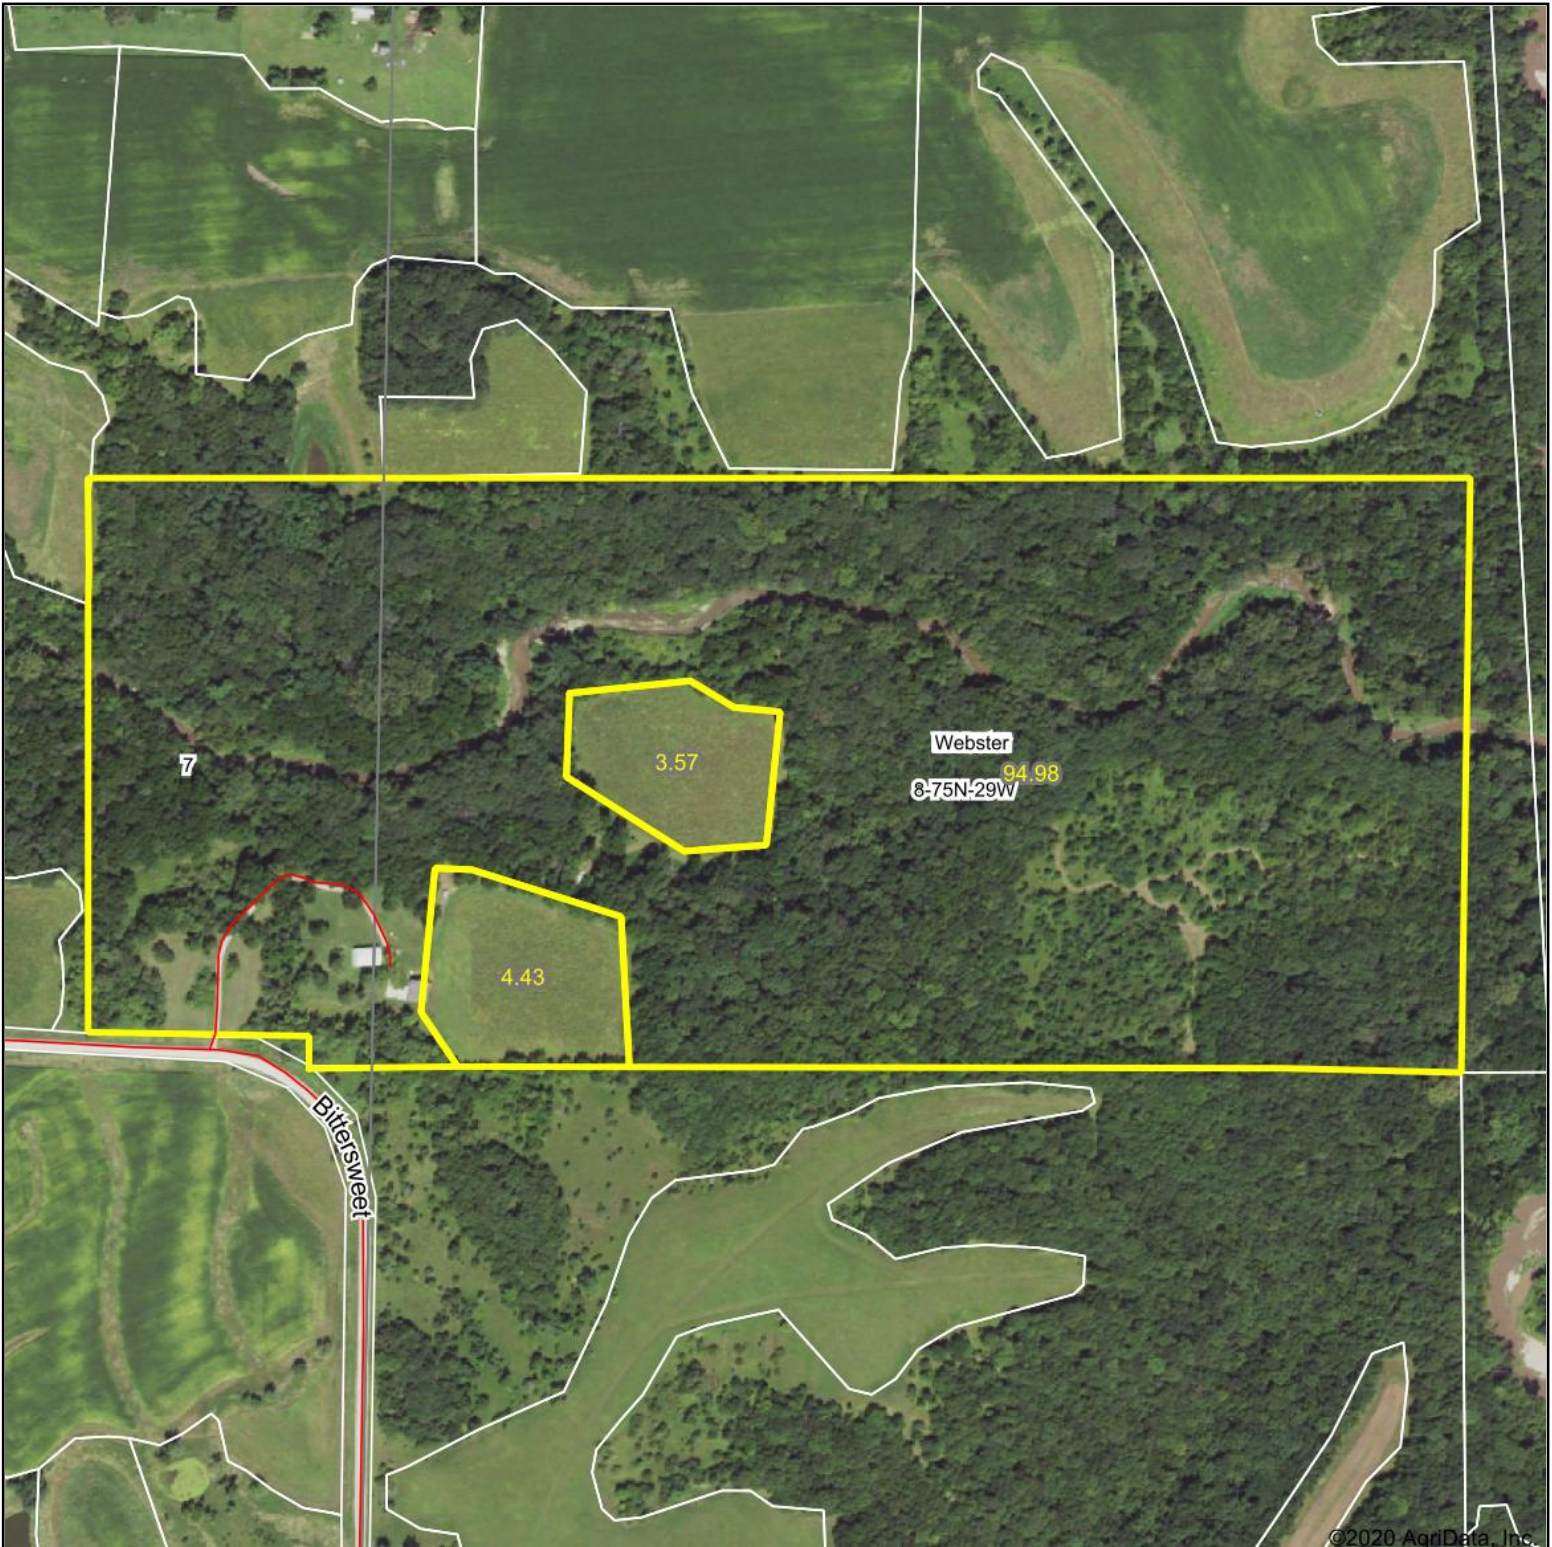

FSA Map

Map Center: 41° 18.6281', -94° 13.1787'

8-75N-29W
Madison County
Iowa

8/17/2020

Maps Provided By:
 **surety**
CUSTOMIZED ONLINE MAPPING
© AgriData, Inc. 2020 www.AgriDataInc.com

Field borders provided by Farm Service Agency as of 5/21/2008.