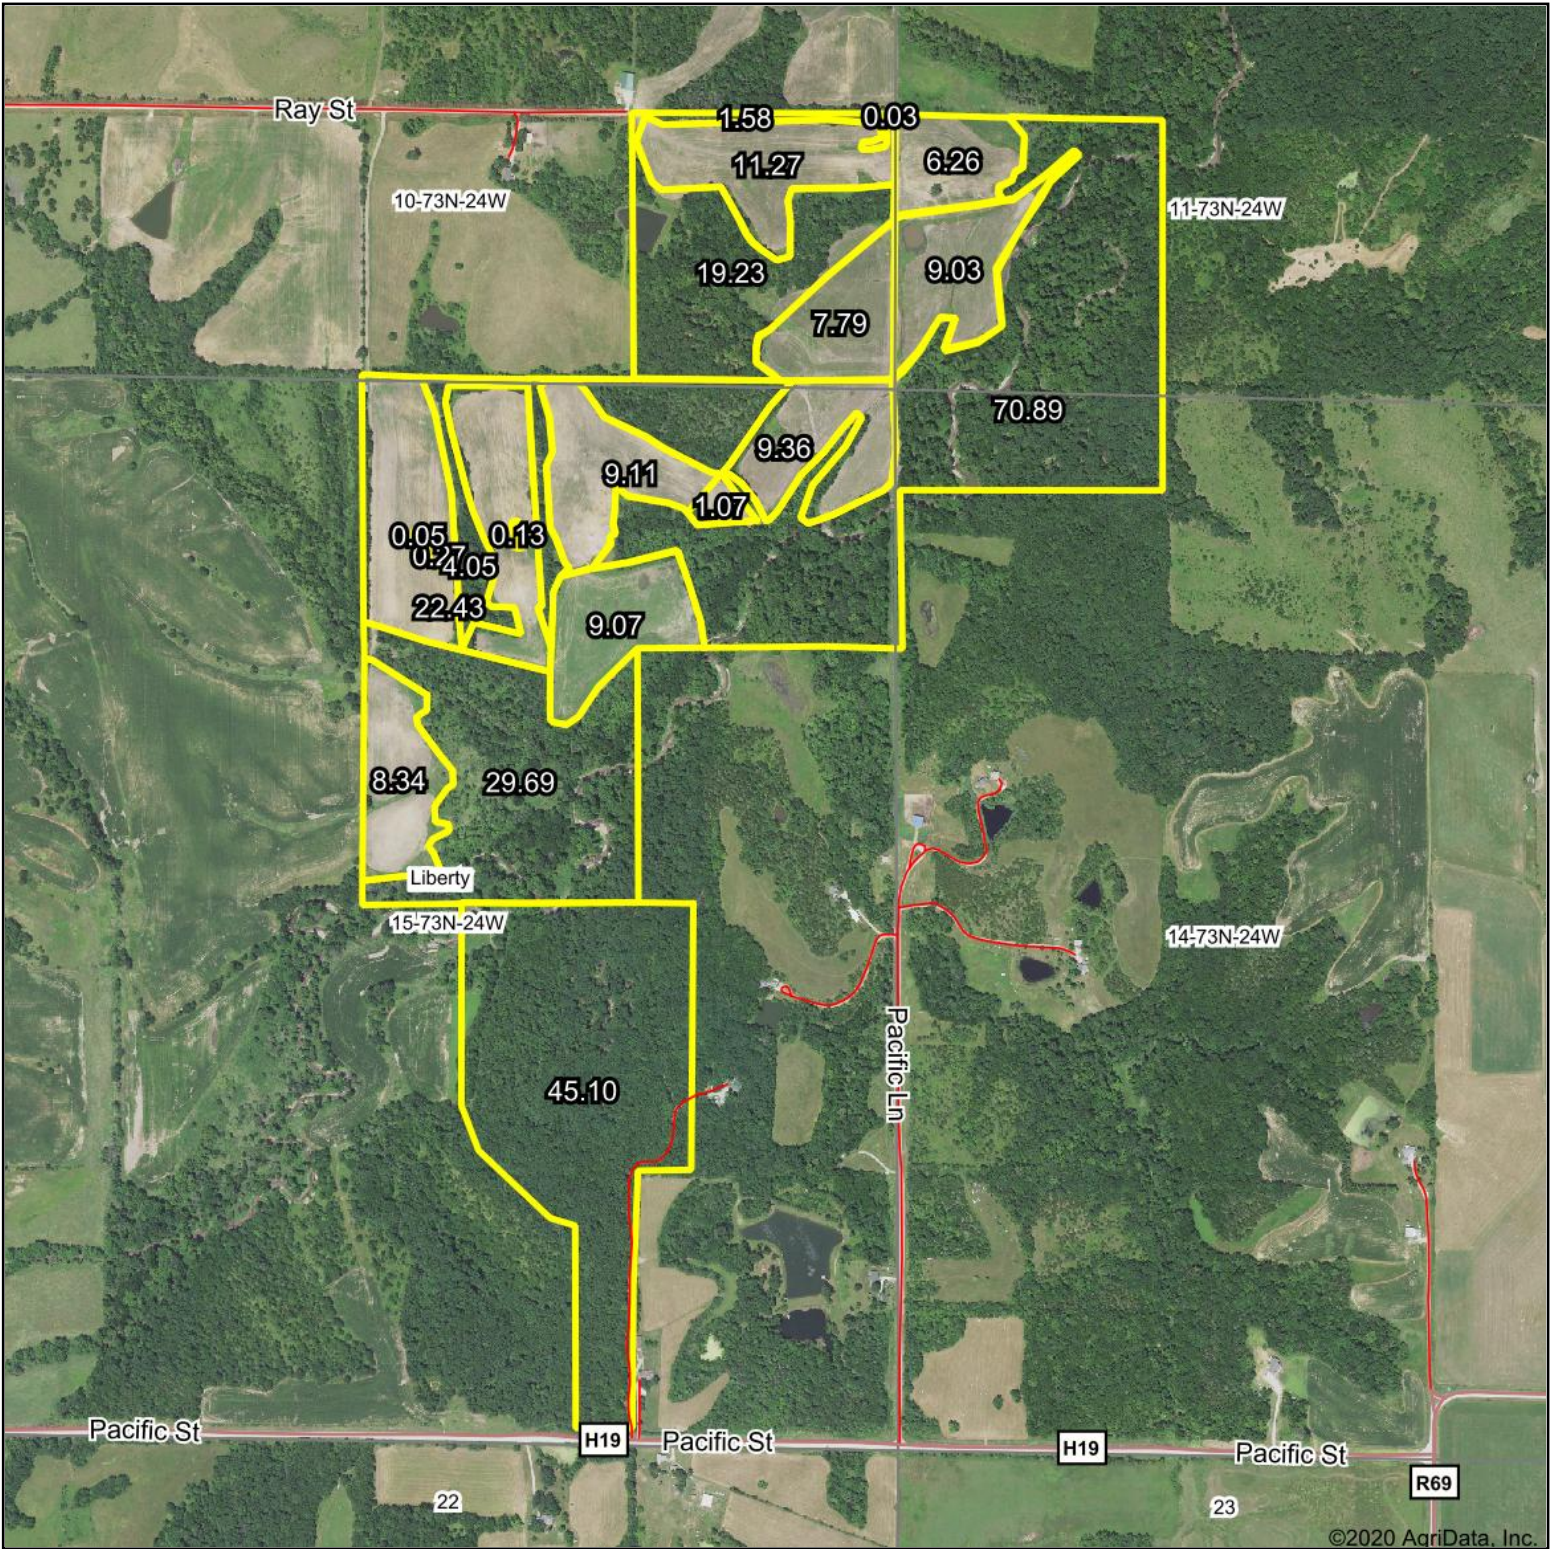

# Aerial Map

Map Center: 41° 7' 37.29, -93° 35' 53.58

**15-73N-24W**  
**Clarke County**  
**Iowa**

8/20/2020