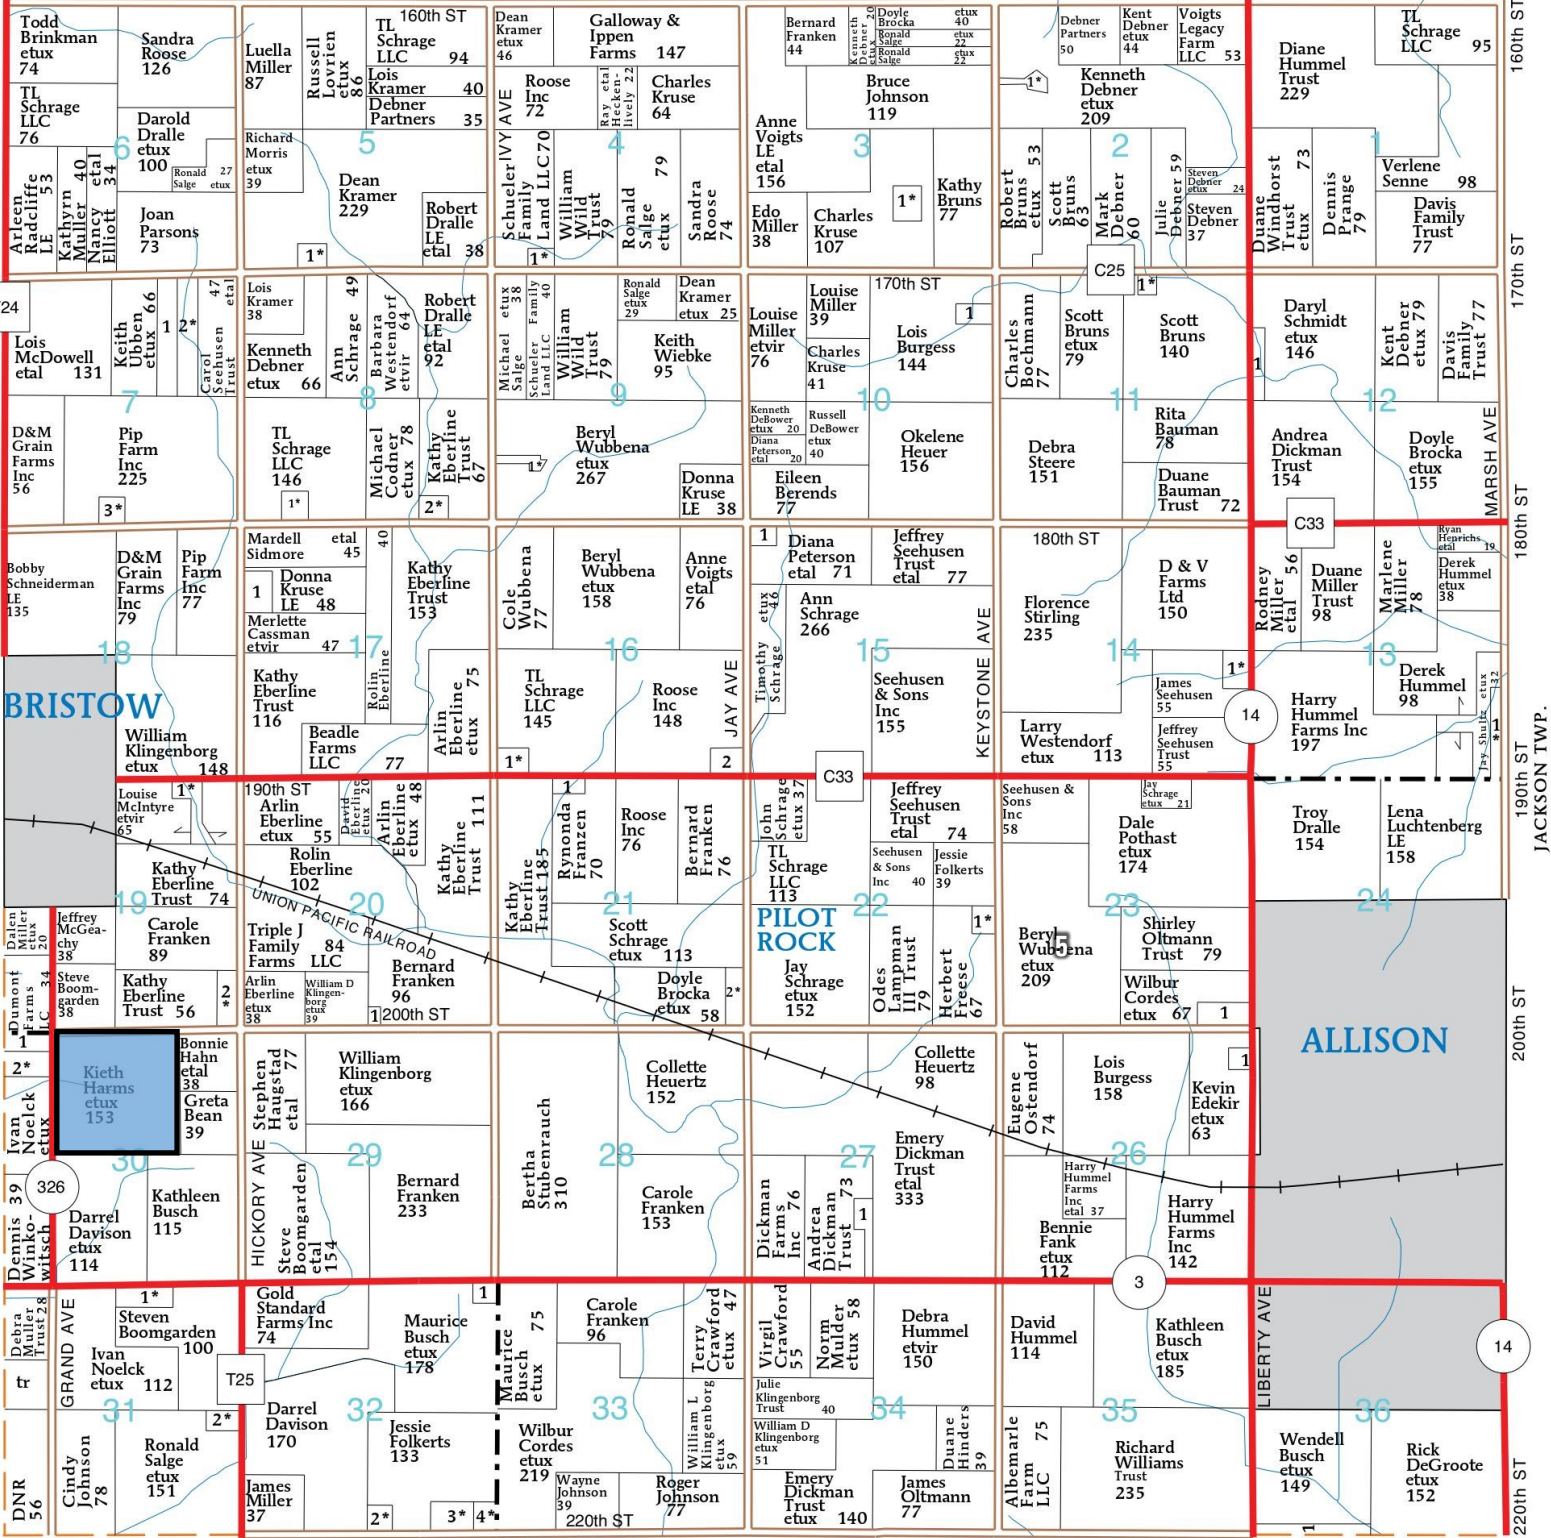

T-92-N

WEST POINT PLAT

R-17-W

(Landowners)

HICKORY AVE

IVY AVE

COLD WATER TWP.

JAY AVE

KEYSTONE AVE

LIBERTY AVE

MARSH AVE

RIPLEY TWP.