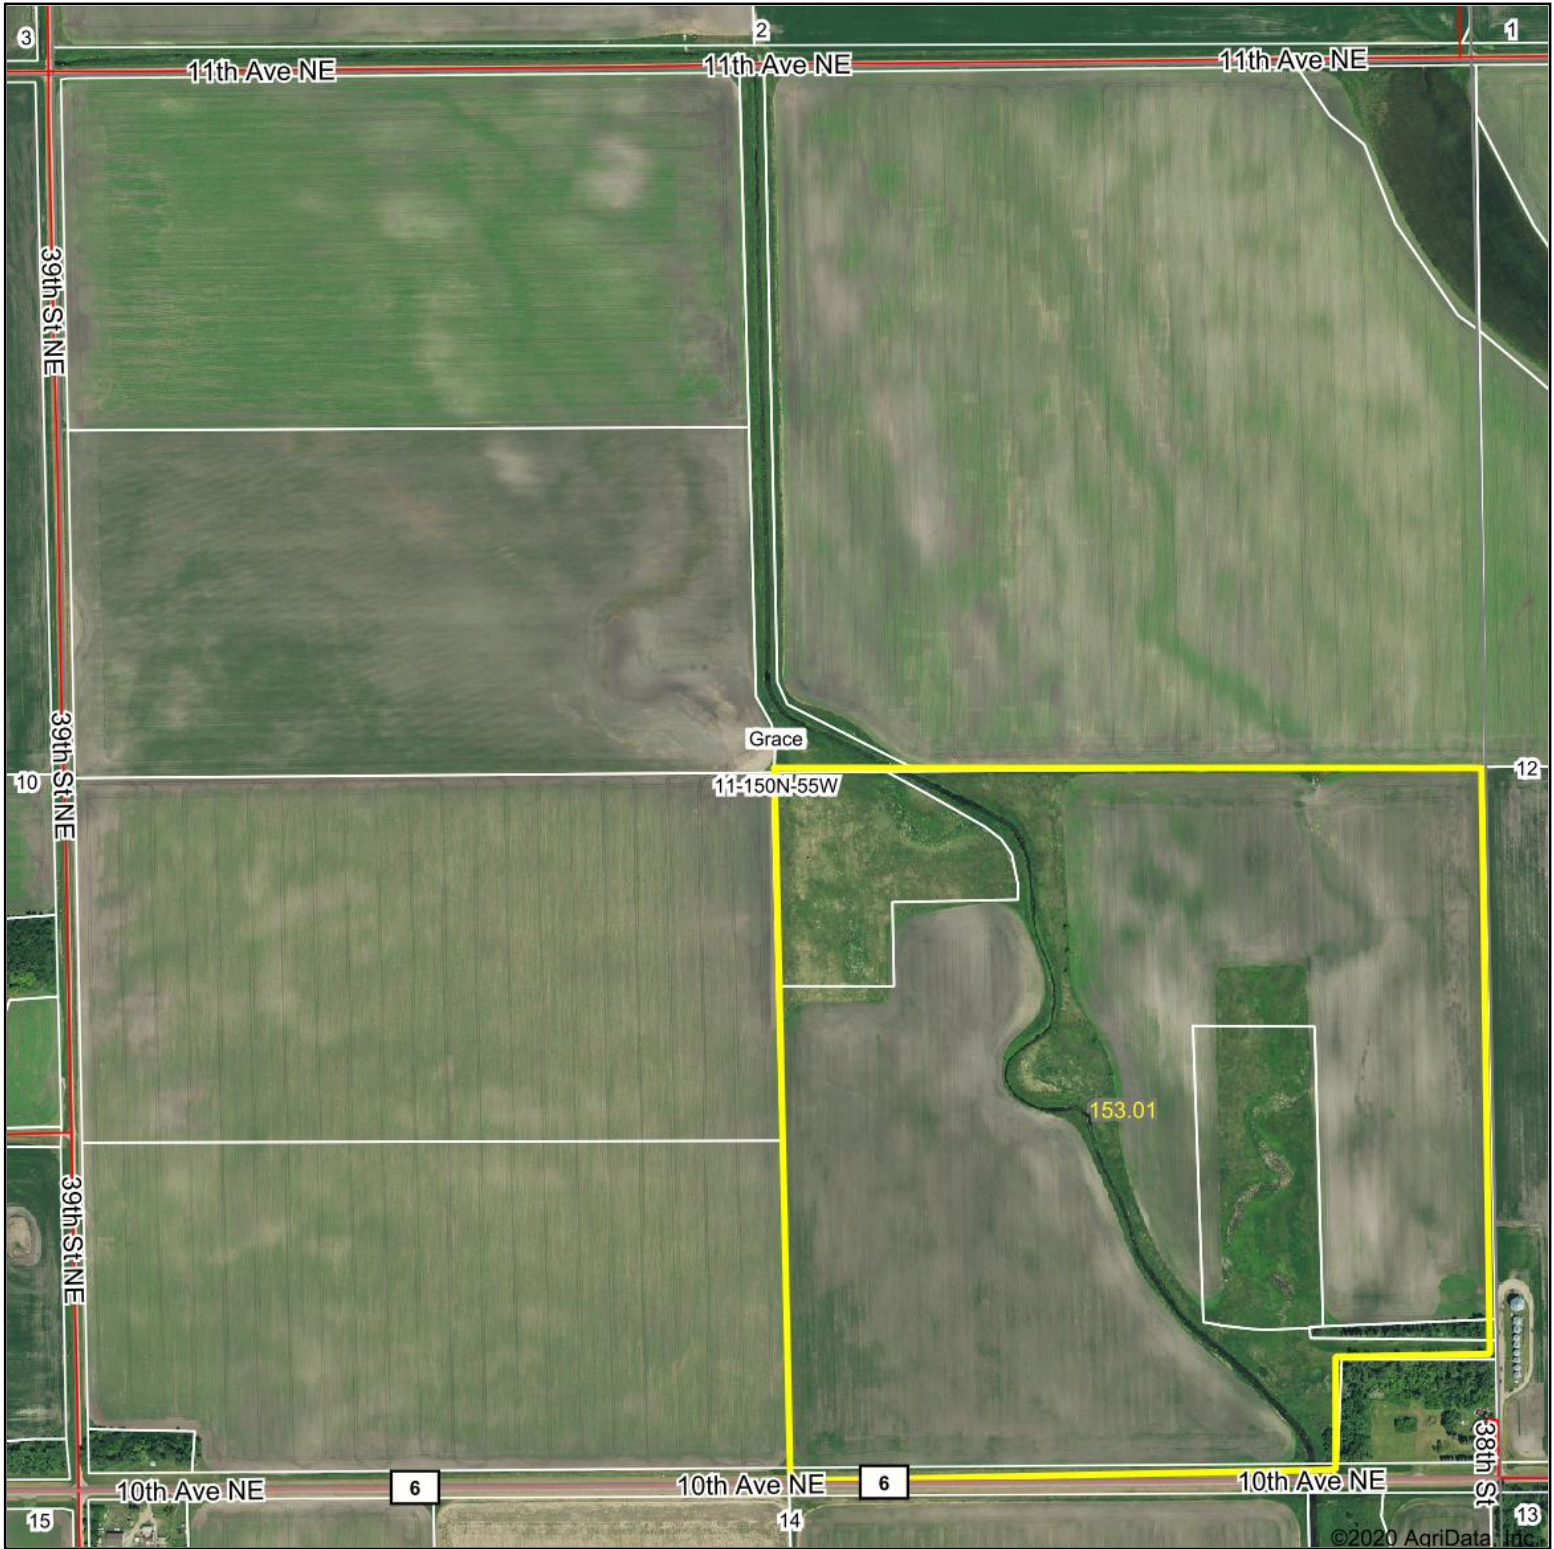

Aerial Map

Map Center: 47° 49' 26.49, -97° 39' 20.7

11-150N-55W
Grand Forks County
North Dakota

8/14/2020

© AgriData, Inc. 2020 www.AgriDataInc.com

Field borders provided by Farm Service Agency as of 5/21/2008.