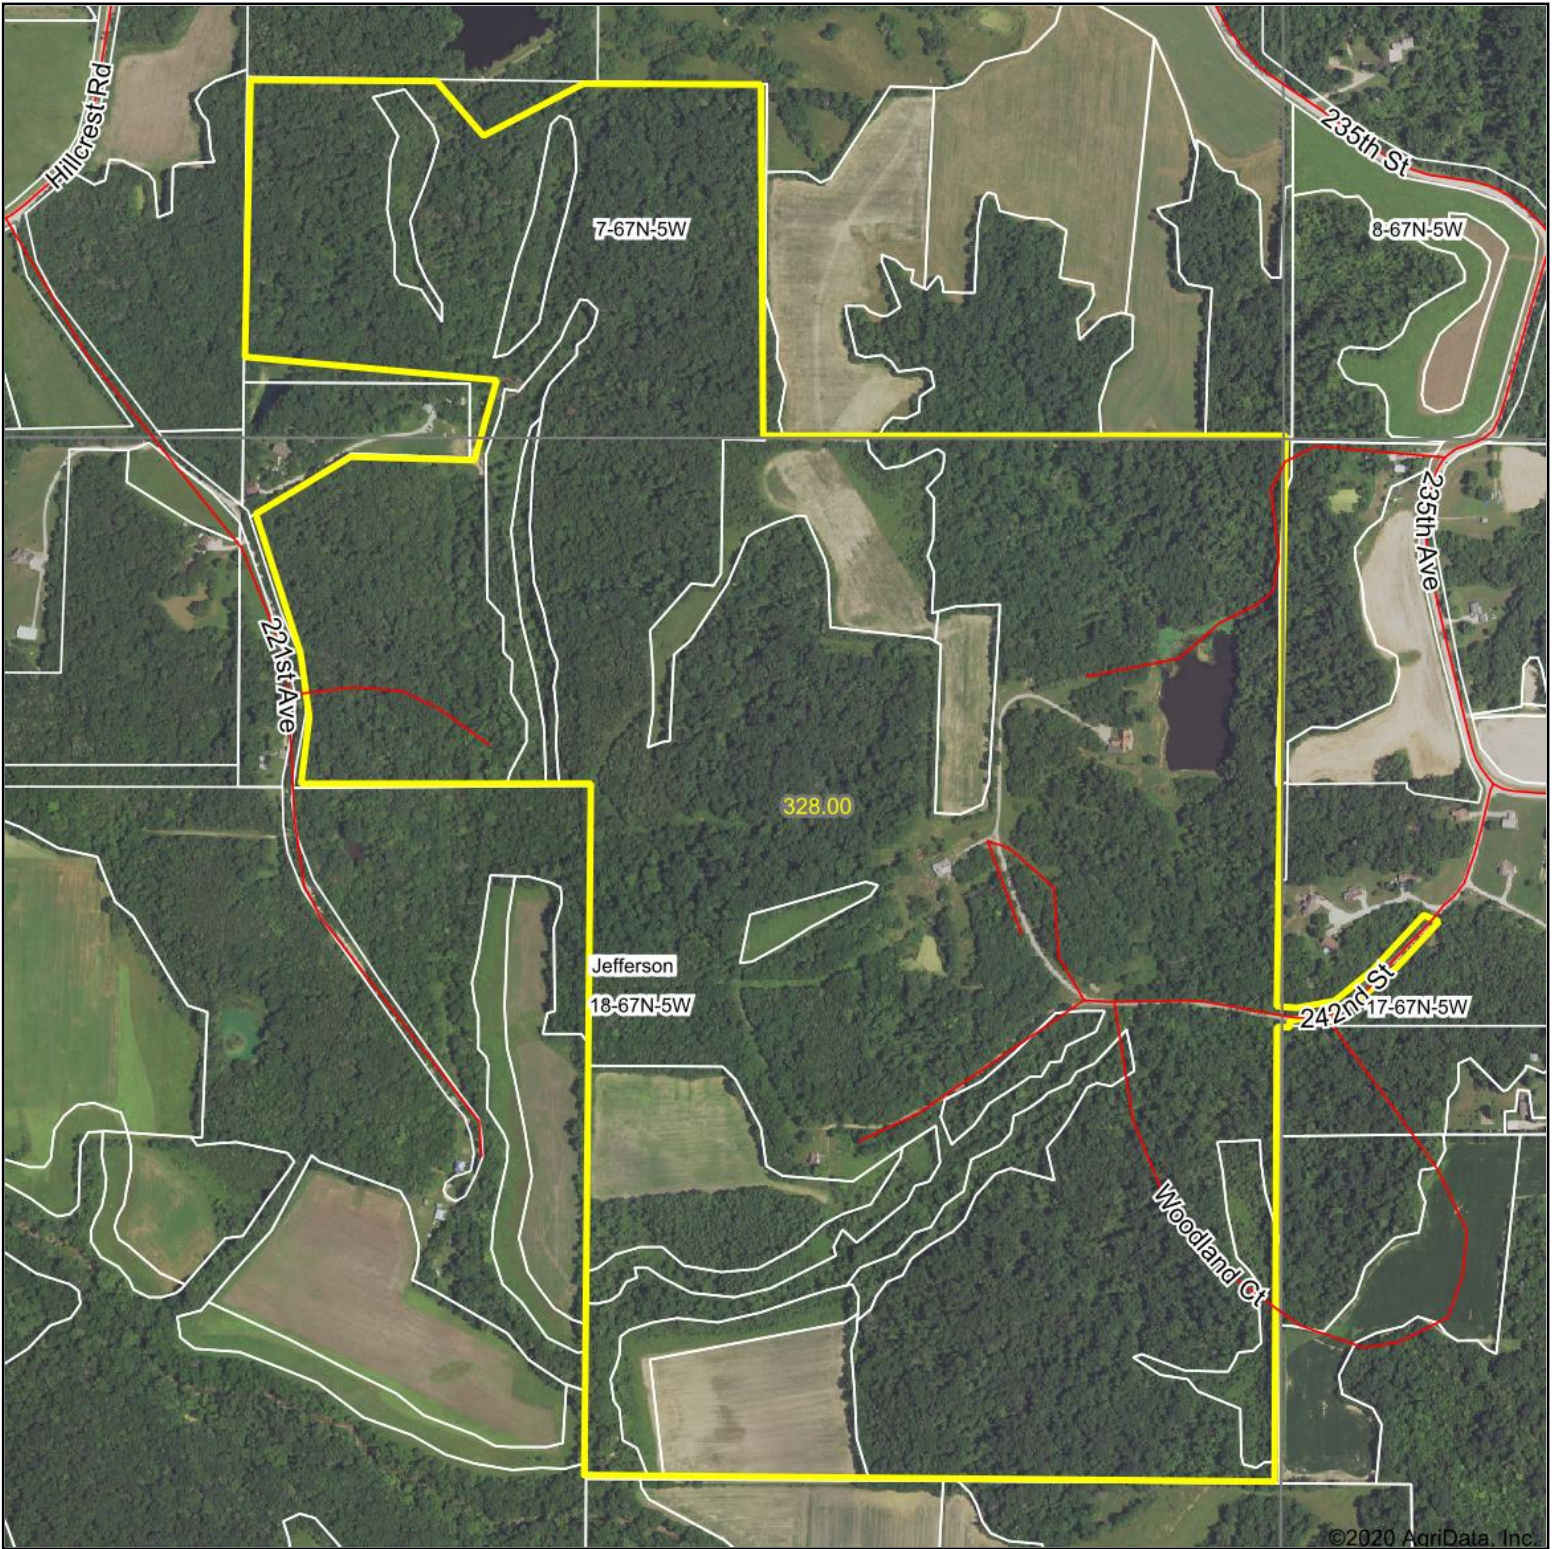

Aerial Map

Map Center: 40° 36' 27.32, -91° 28' 32.55

18-67N-5W
Lee County
Iowa

9/4/2020