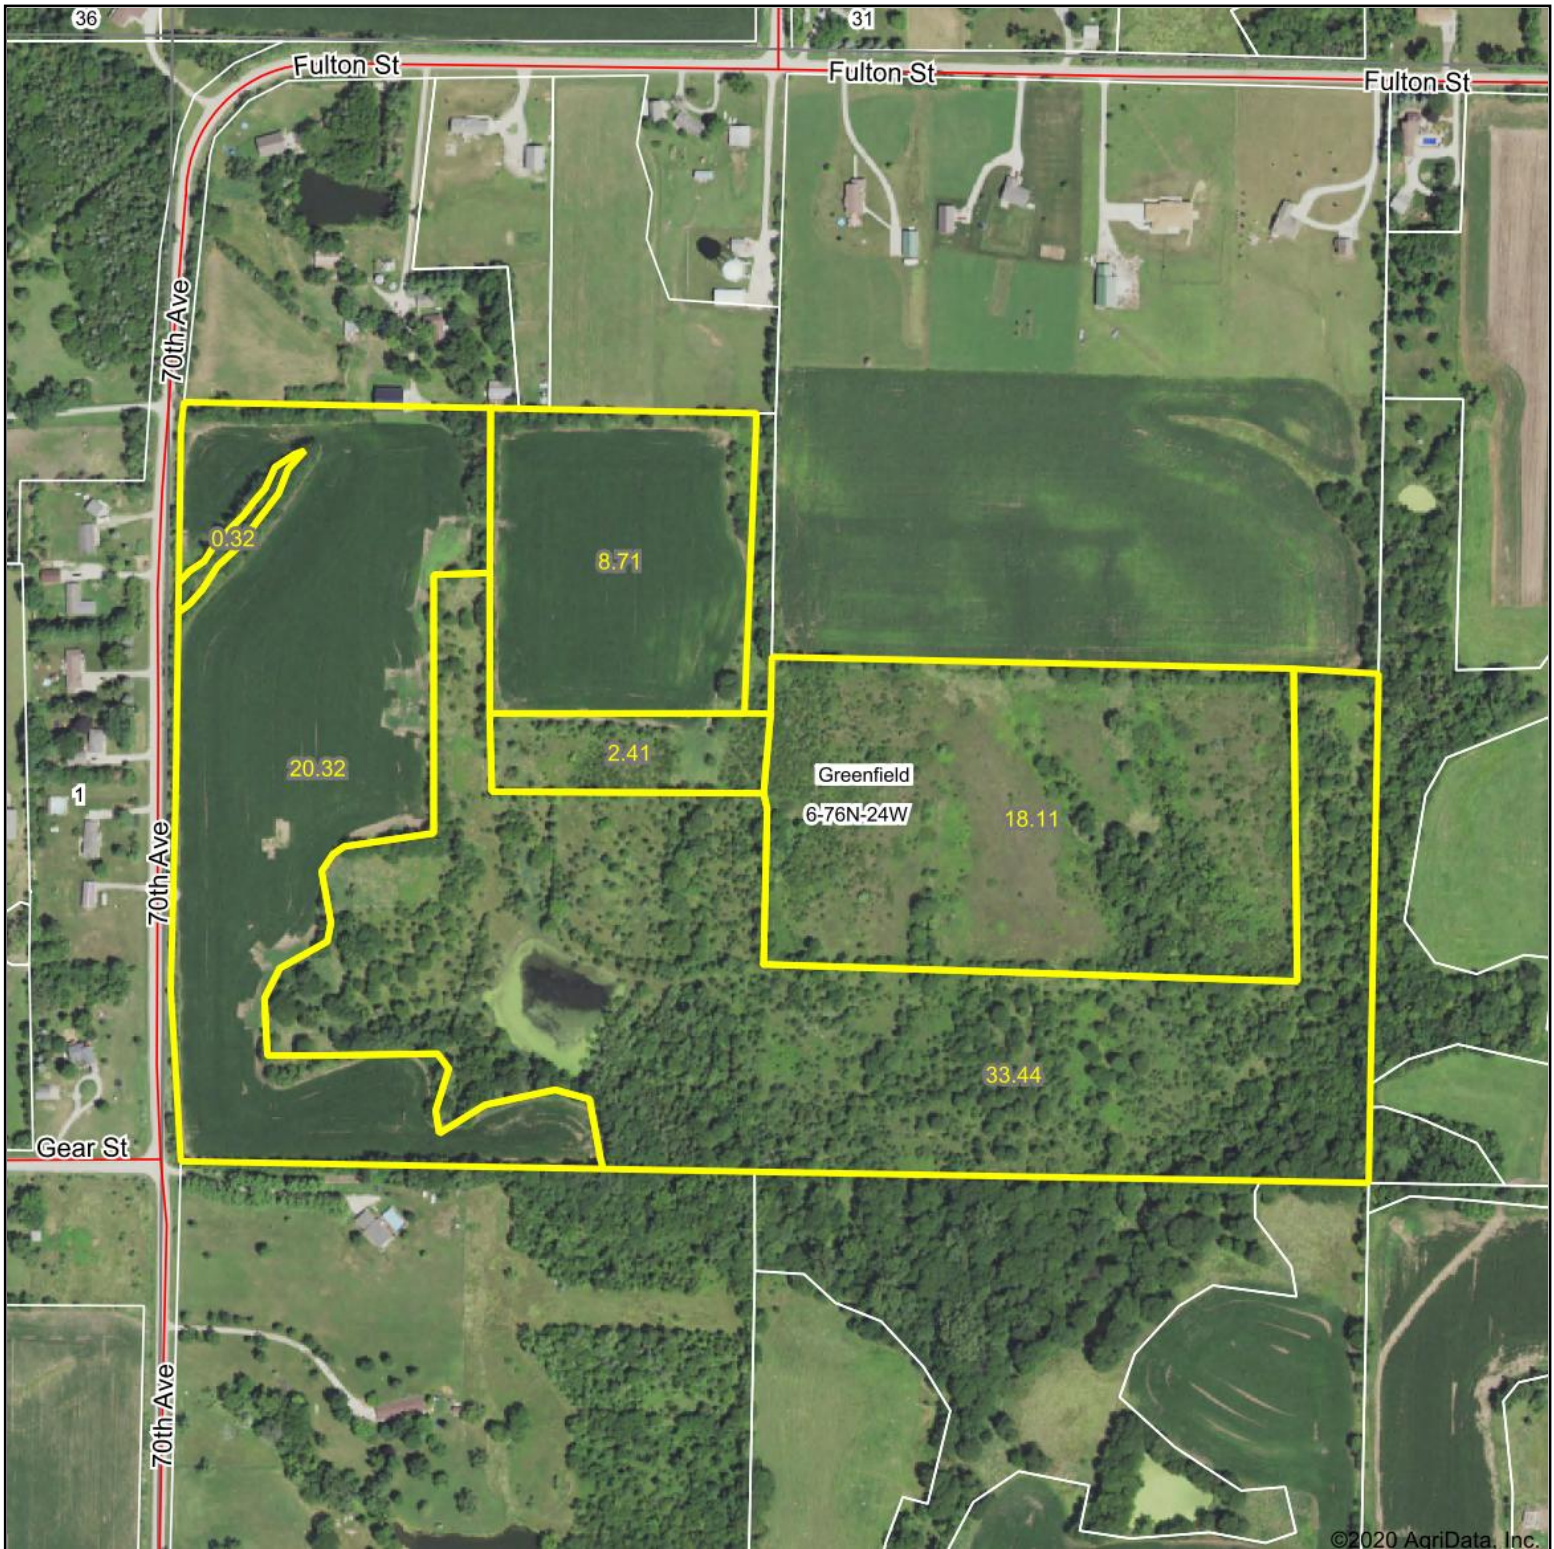

Aerial Map

Map Center: 41° 25' 12.8, -93° 40' 8.78

6-76N-24W
Warren County
Iowa

9/1/2020

Field borders provided by Farm Service Agency as of 5/21/2008.