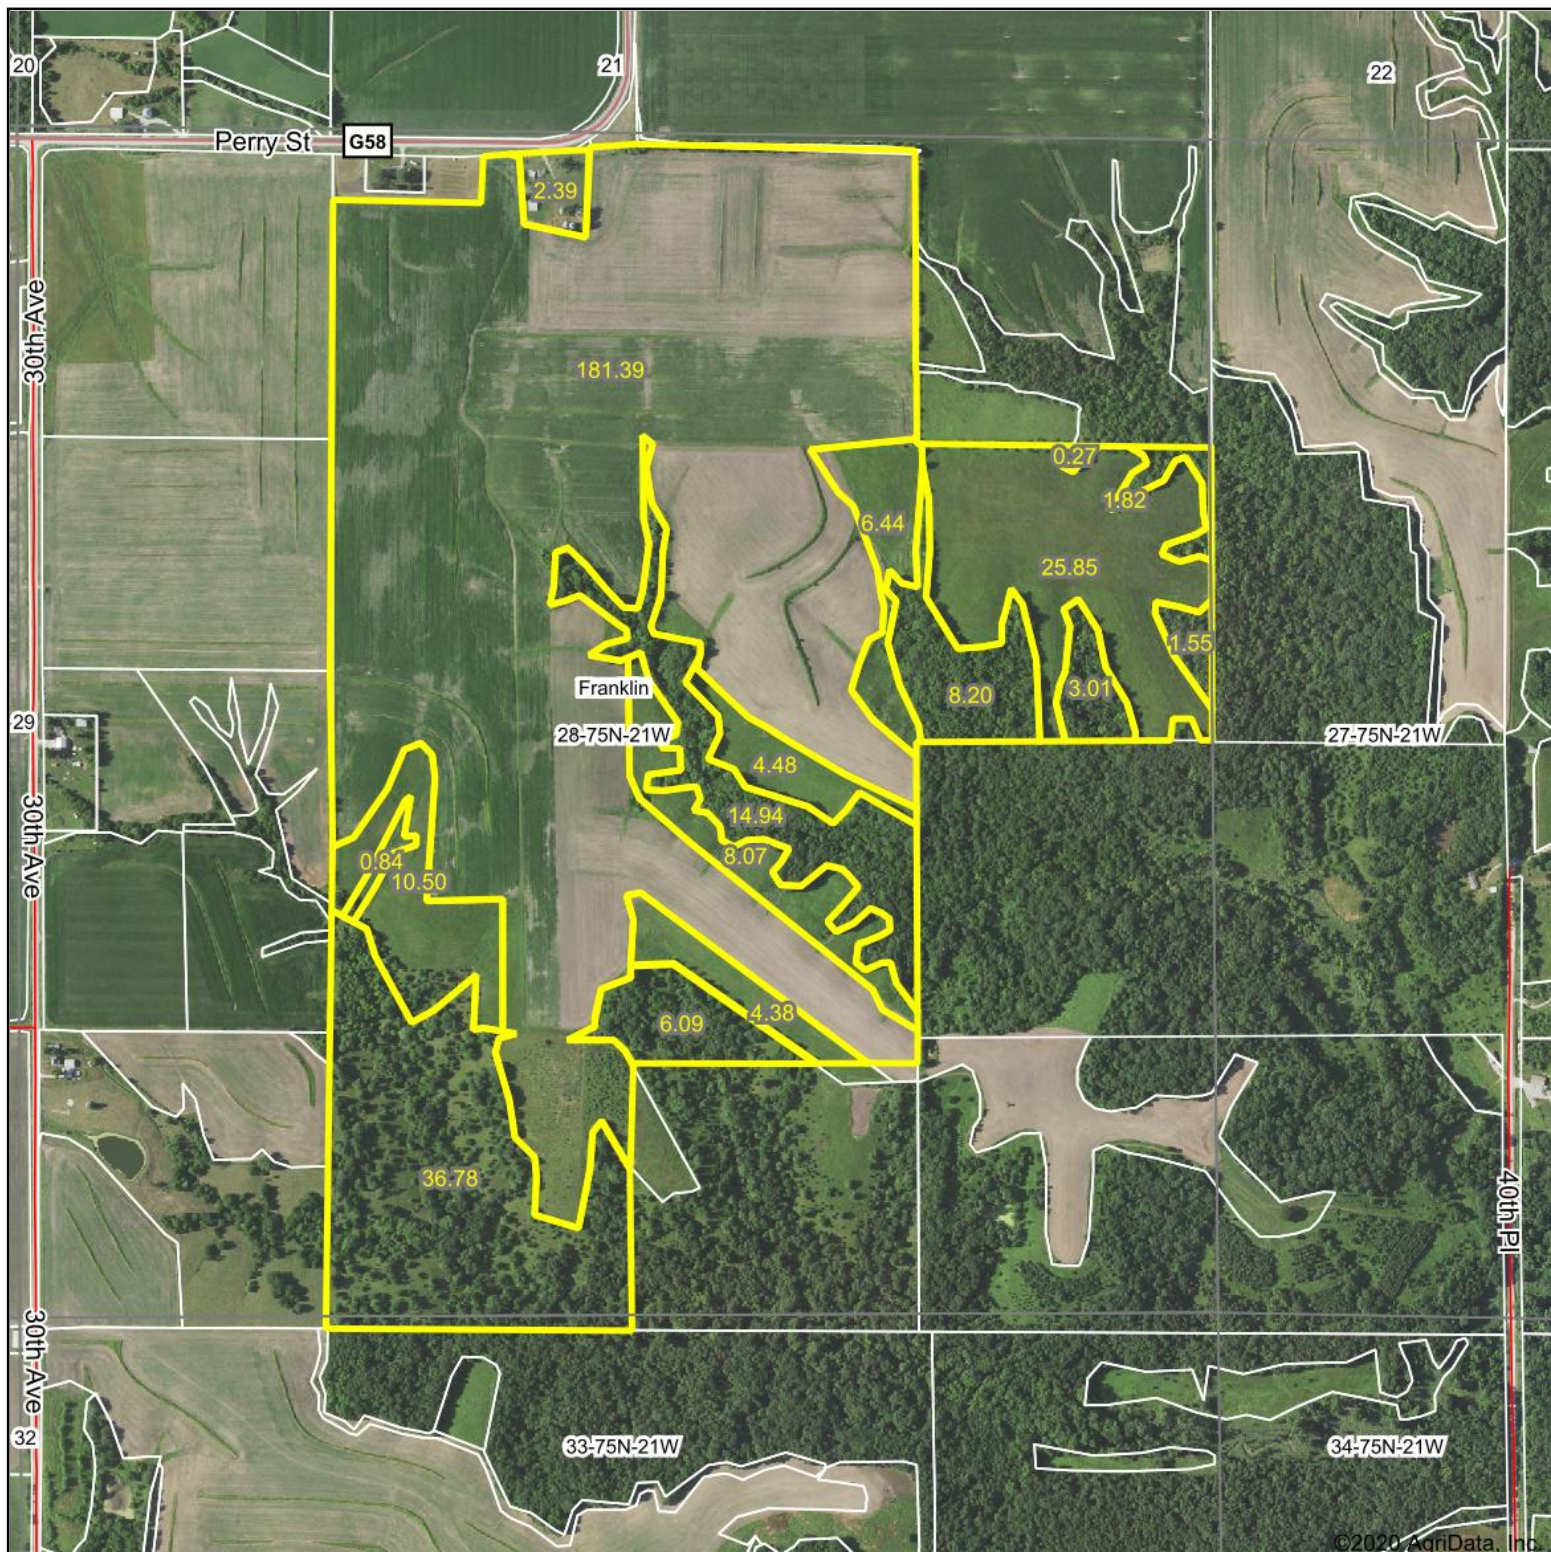

# Aerial Map

Map Center: 41° 16' 9.56, -93° 16' 41.31

**28-75N-21W**  
**Marion County**  
**Iowa**

9/4/2020