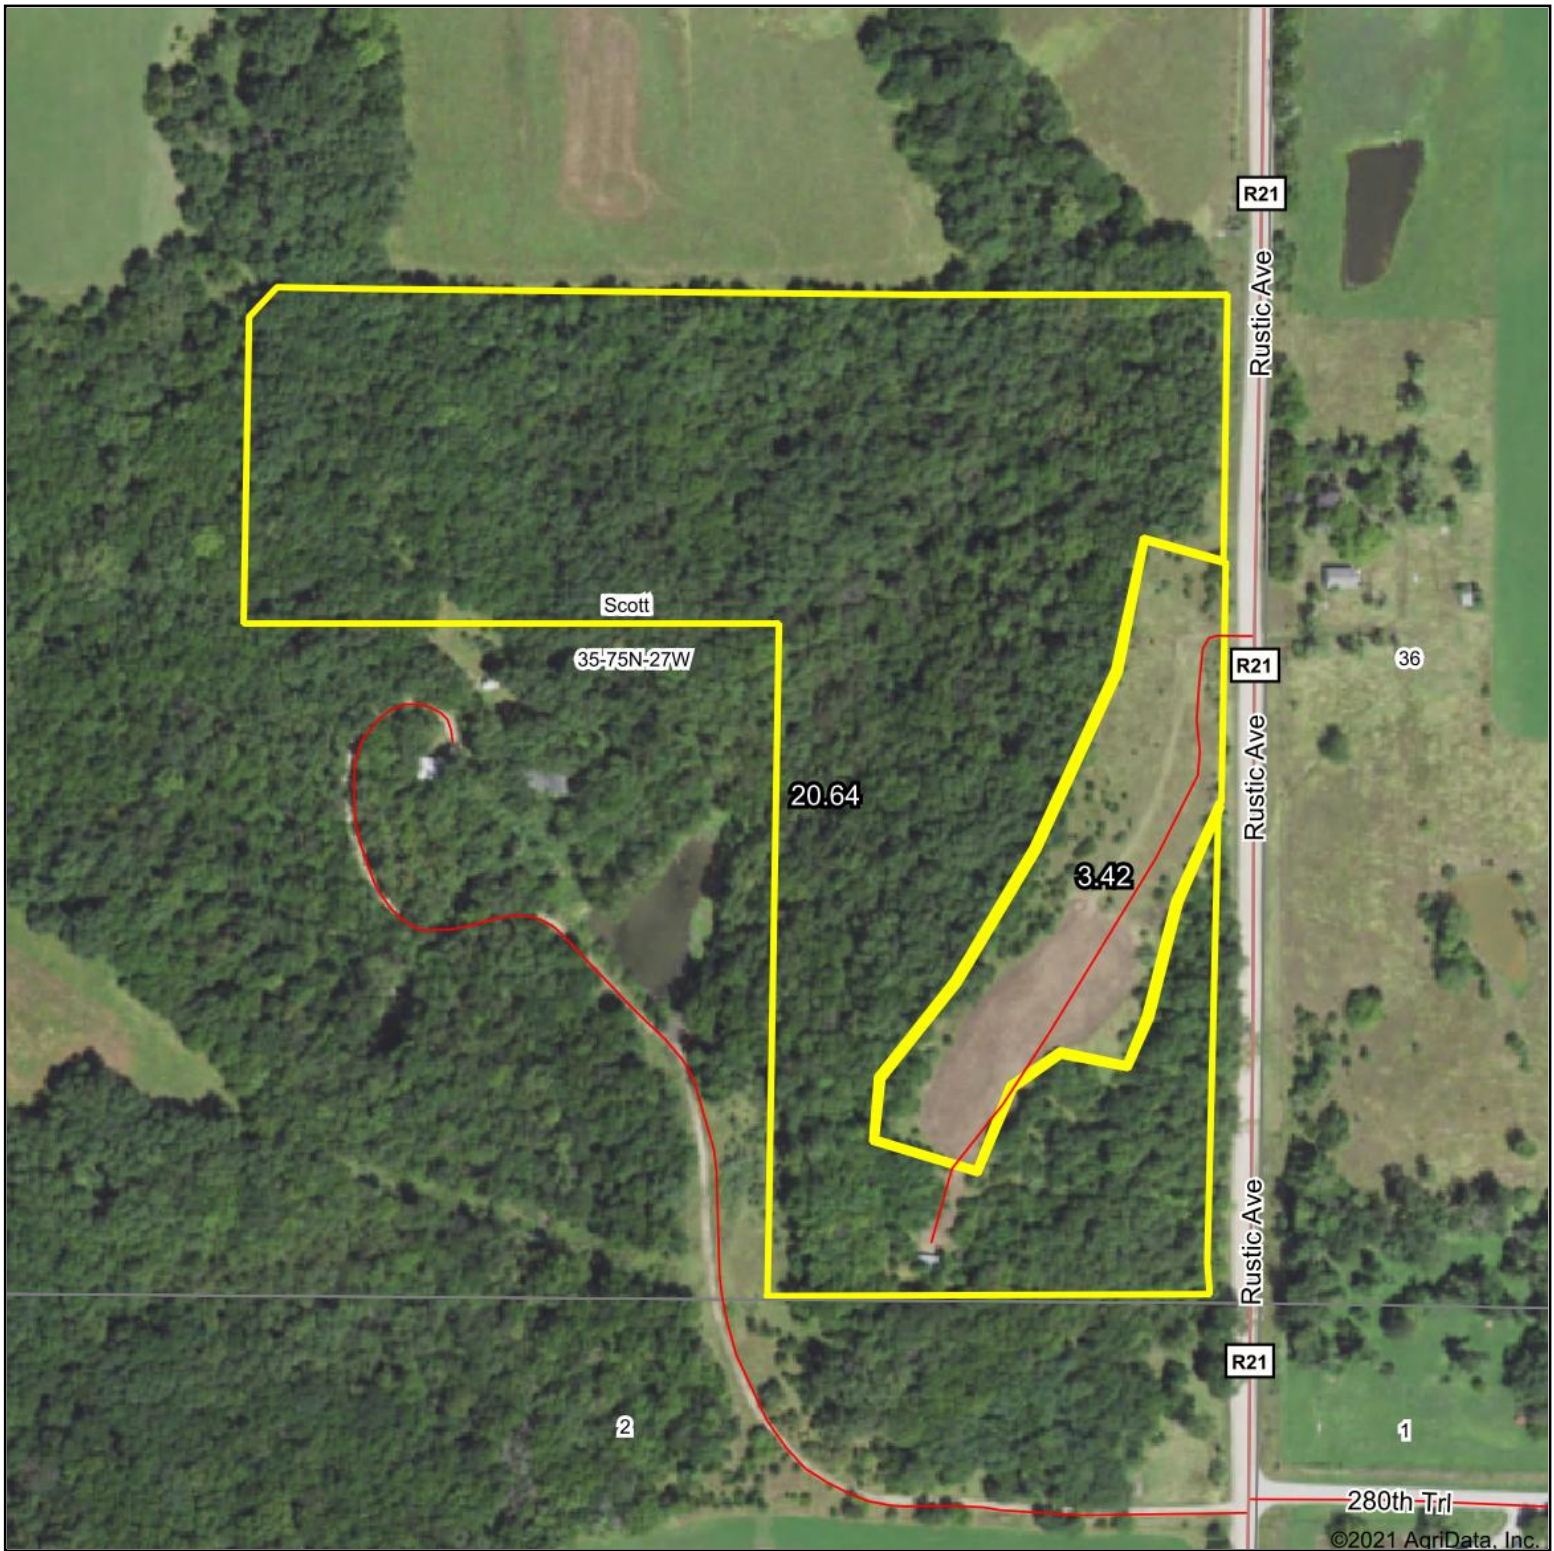

Aerial Map

Map Center: 41° 14' 43.07, -93° 55' 11.16

35-75N-27W
Madison County
Iowa

1/10/2021