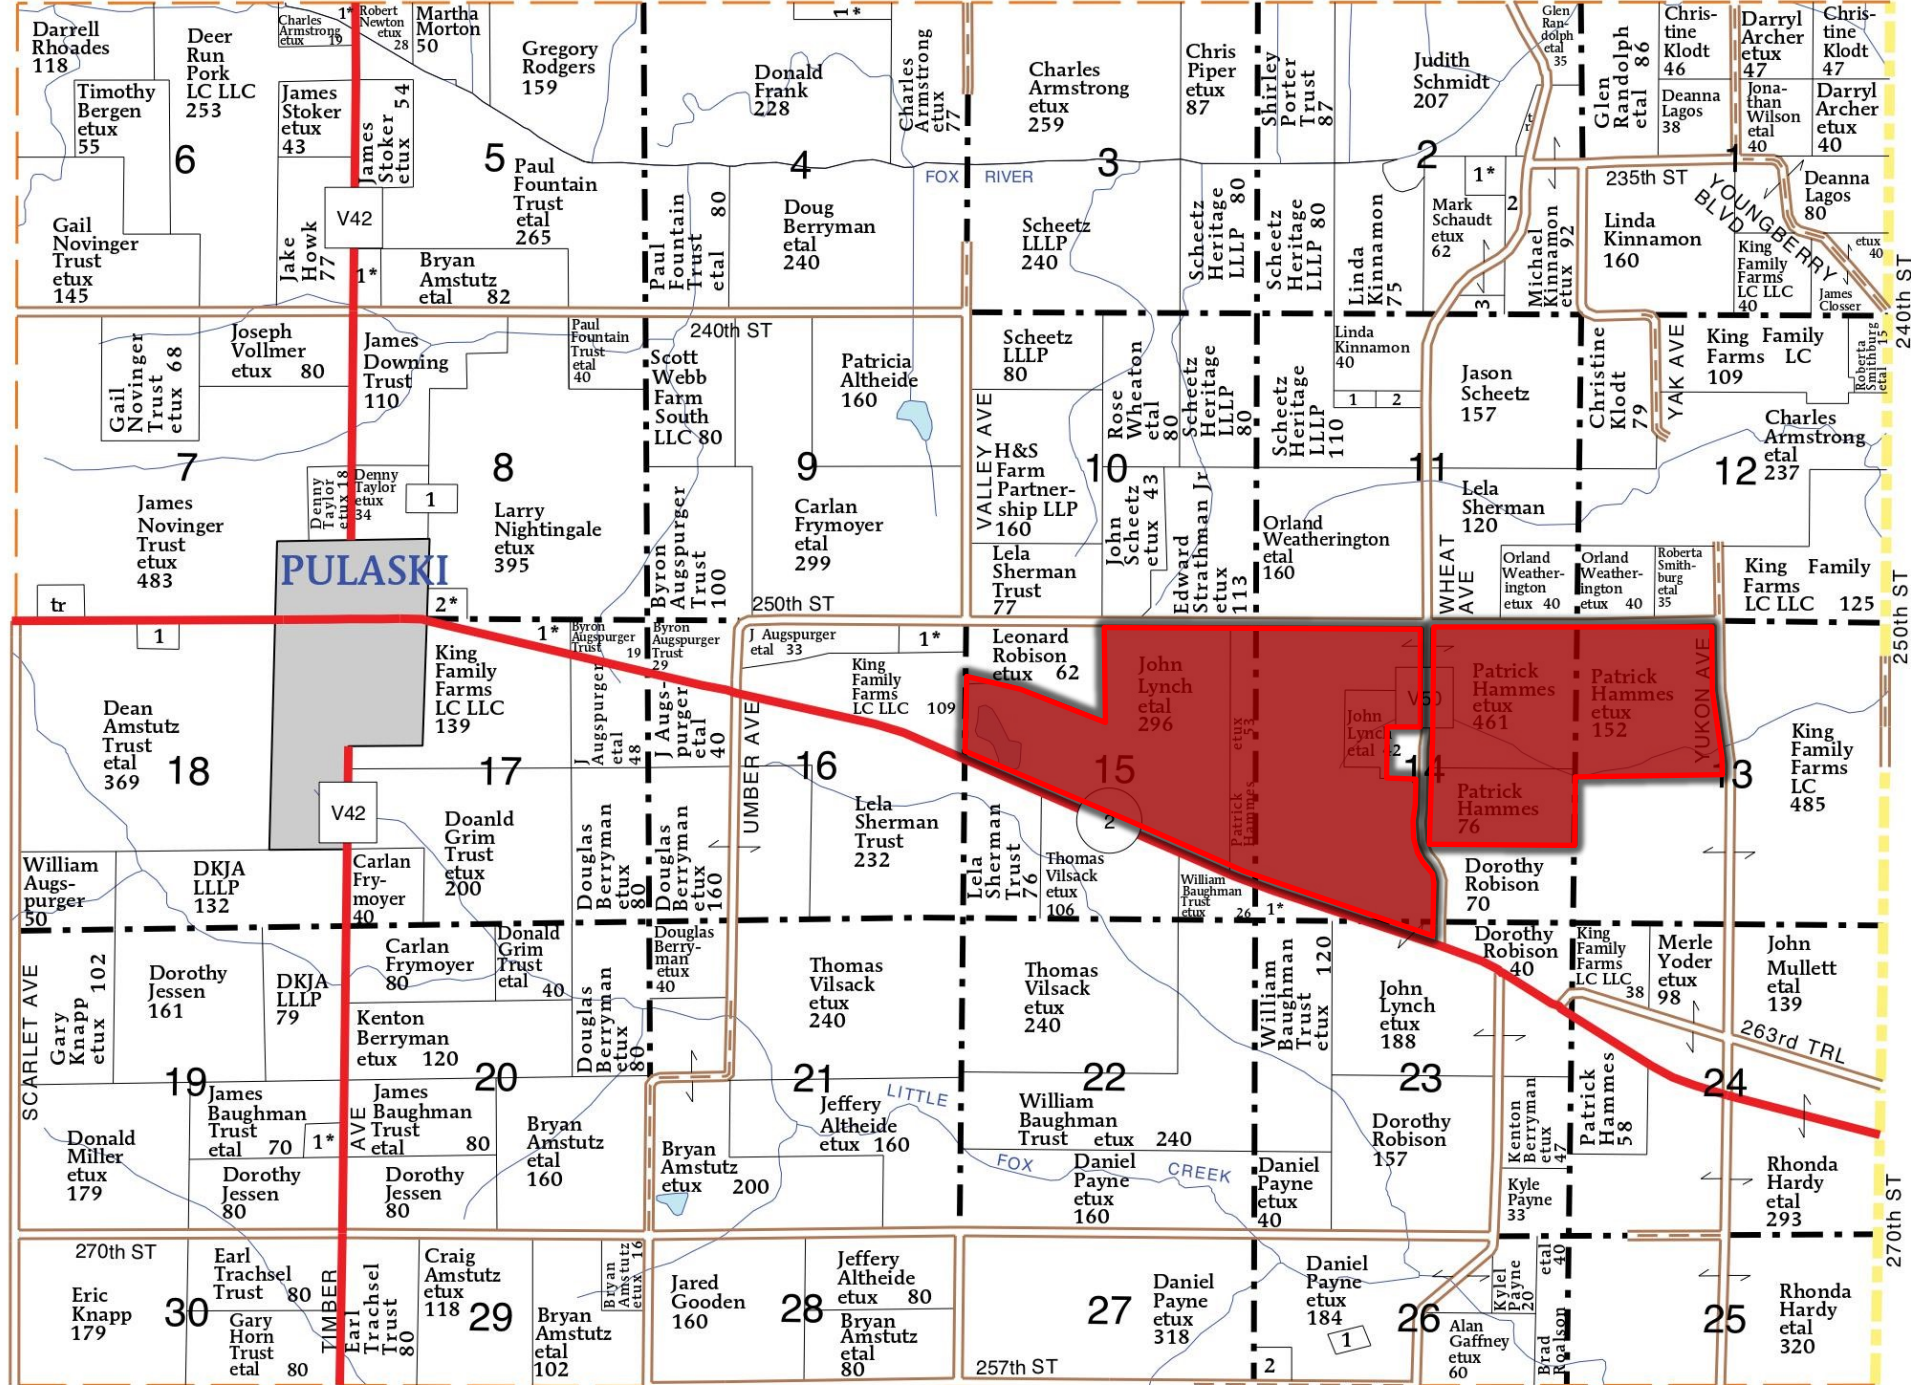

T-68-N

PRAIRIE PLAT

R-12-W

(Landowners)

UNION TWP.
VALLEY AVE

SCARLET AVE

TIMBER AVE

CLEVELAND 'E' TWP.

GROVE TWP.

VAN BUREN CO.

ROSCOE TWP.