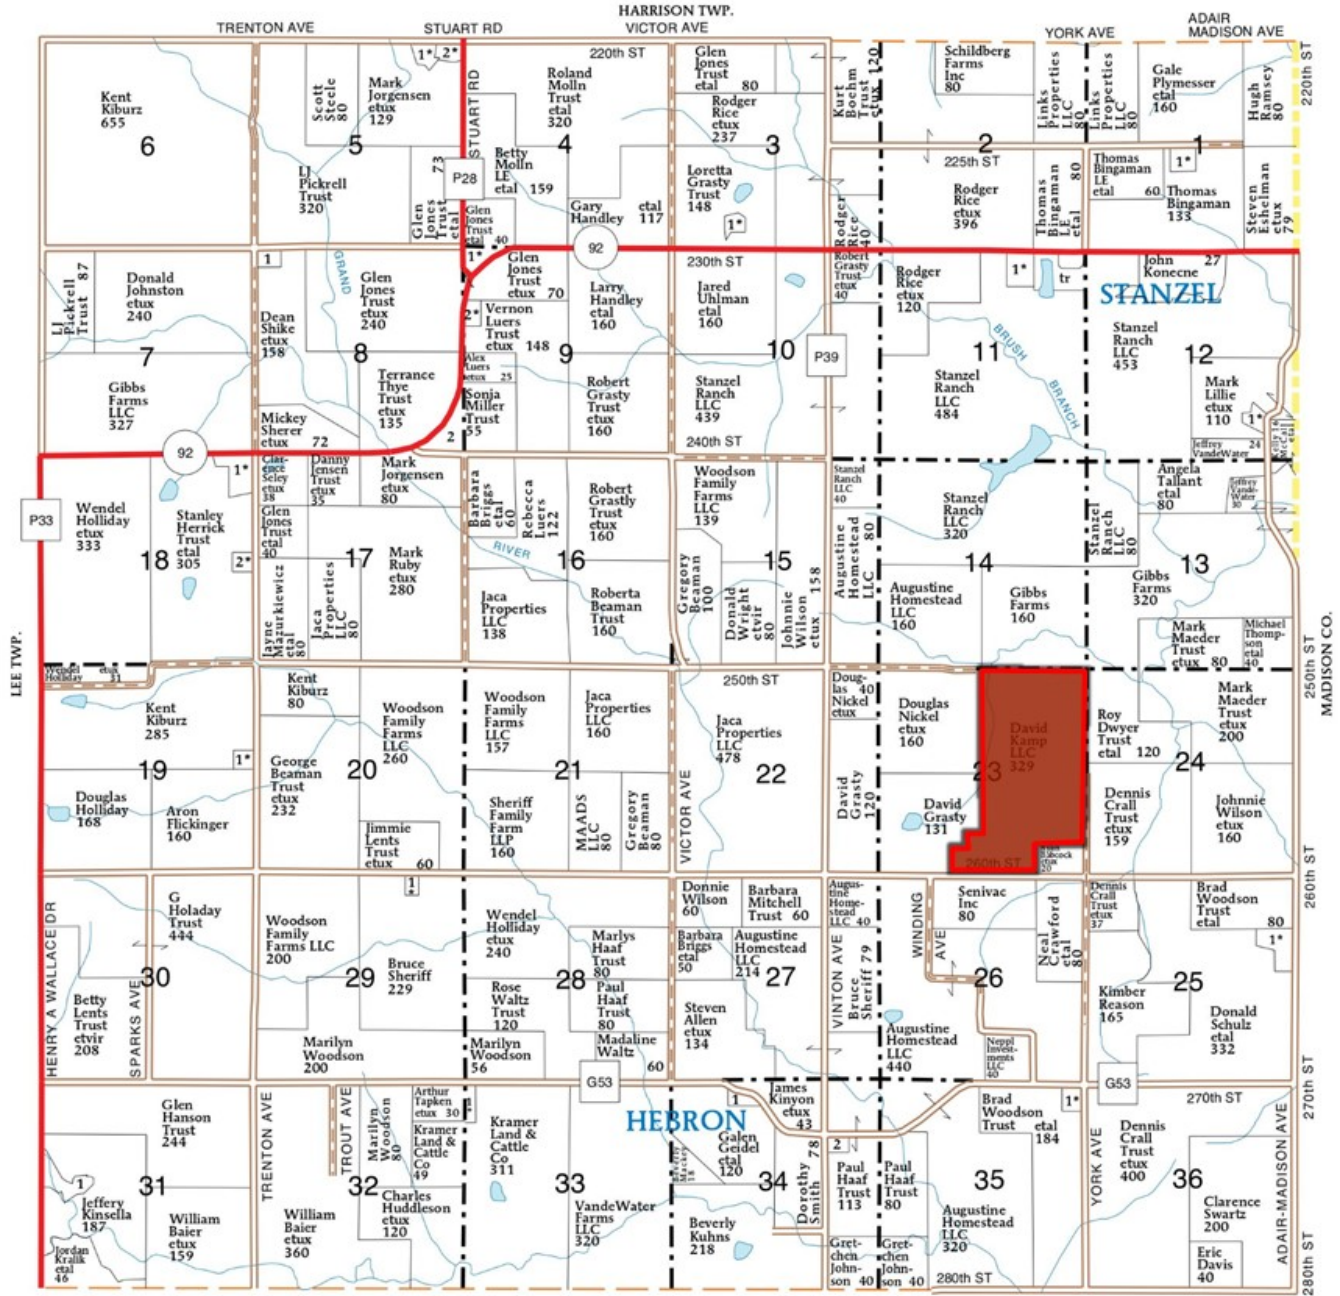

T-75-N

GRAND RIVER PLAT

R-30-W

(Landowners)

UNION TWP.