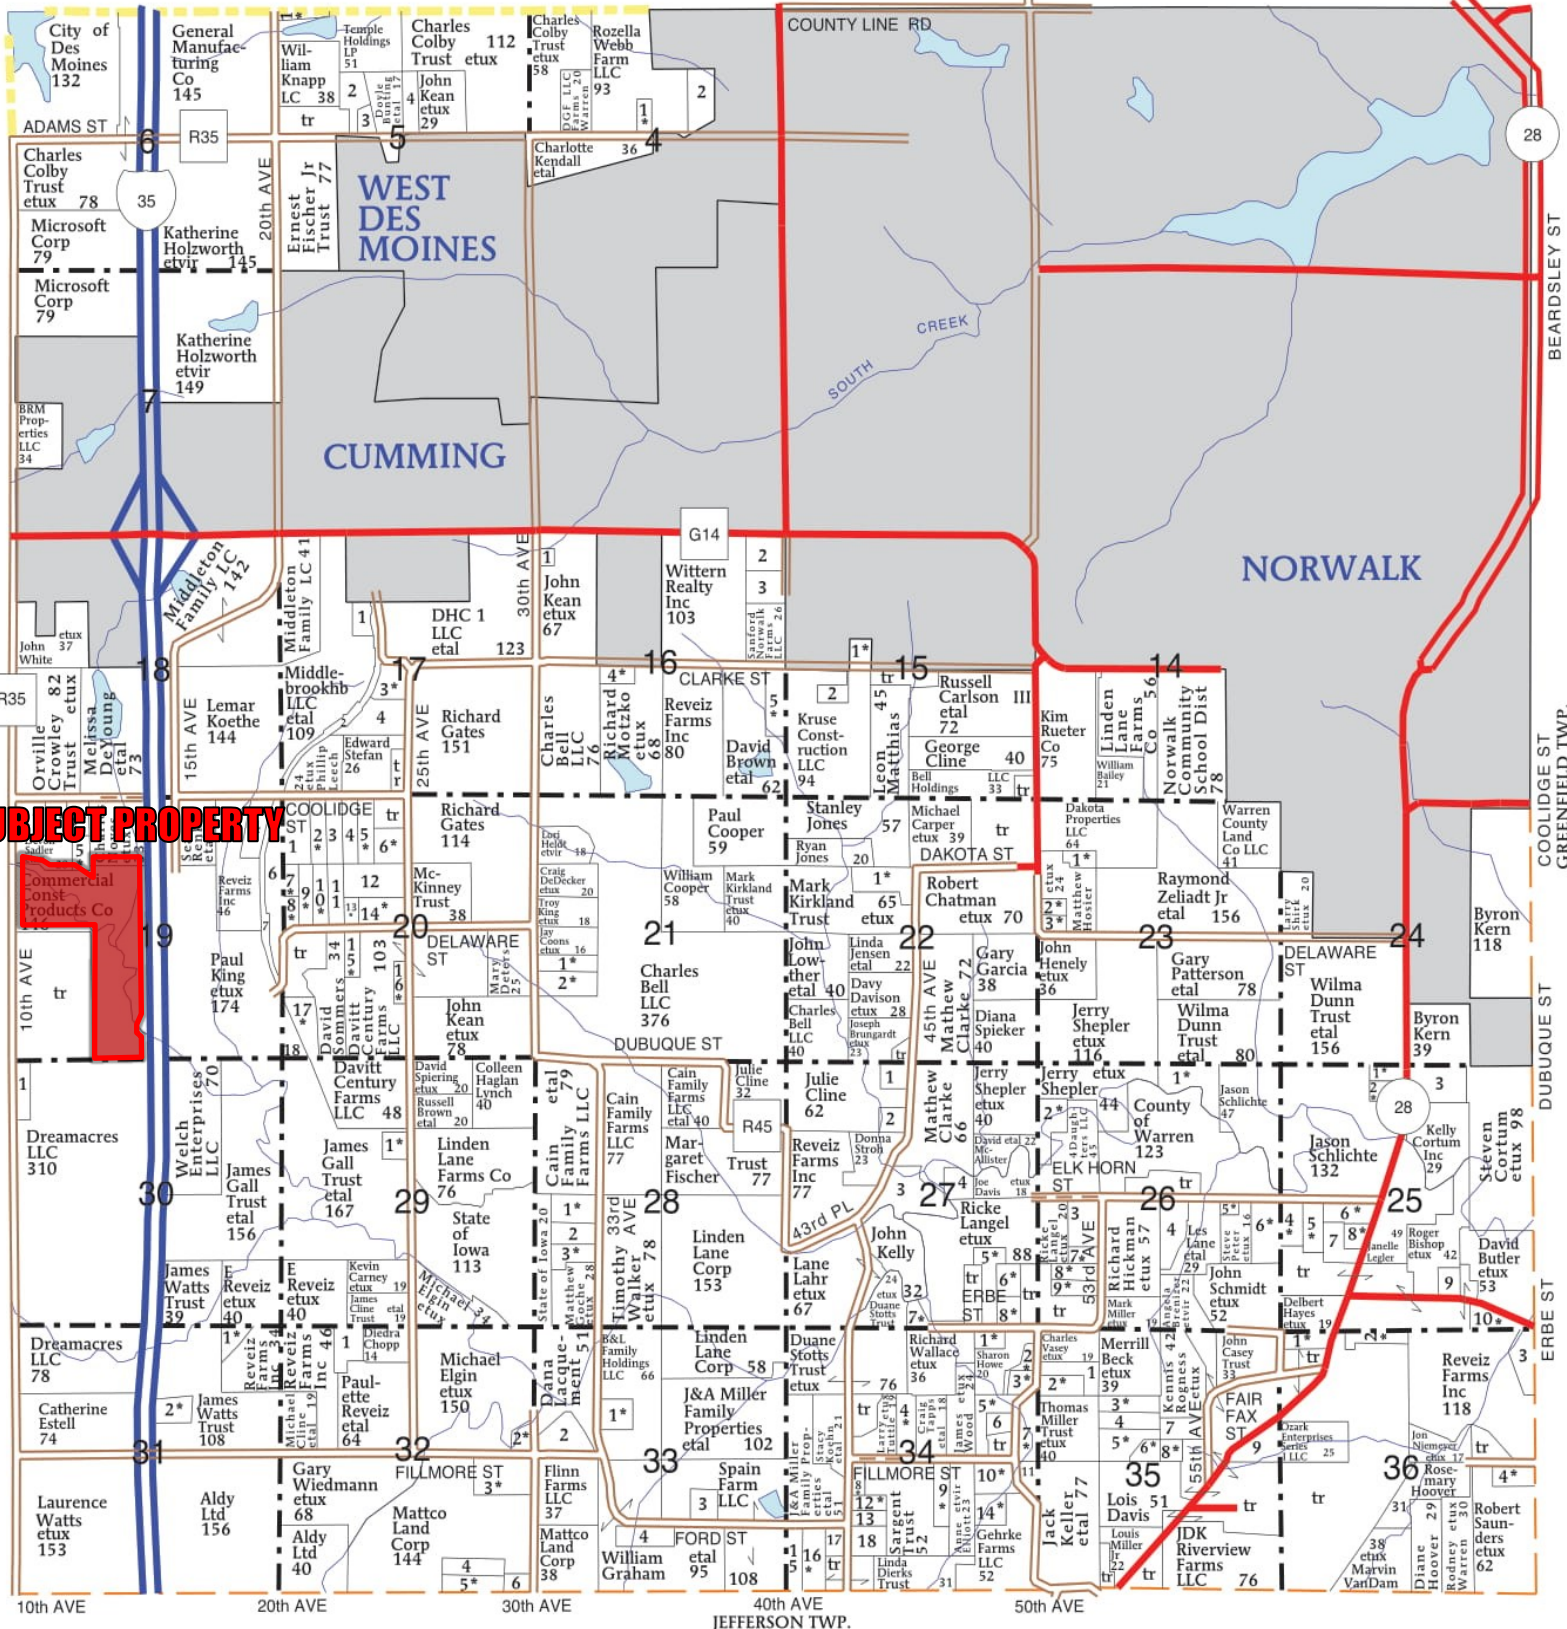

T-77-N

# LINN PLAT

R-25-W

(Landowners)  
POLK CO.

**SUBJECT PROPERTY**

MASON CO.

BEARDSLEY ST

COOLIDGE ST  
GREENFIELD TWP.

DUBUQUE ST

ERBE ST

JEFFERSON TWP.