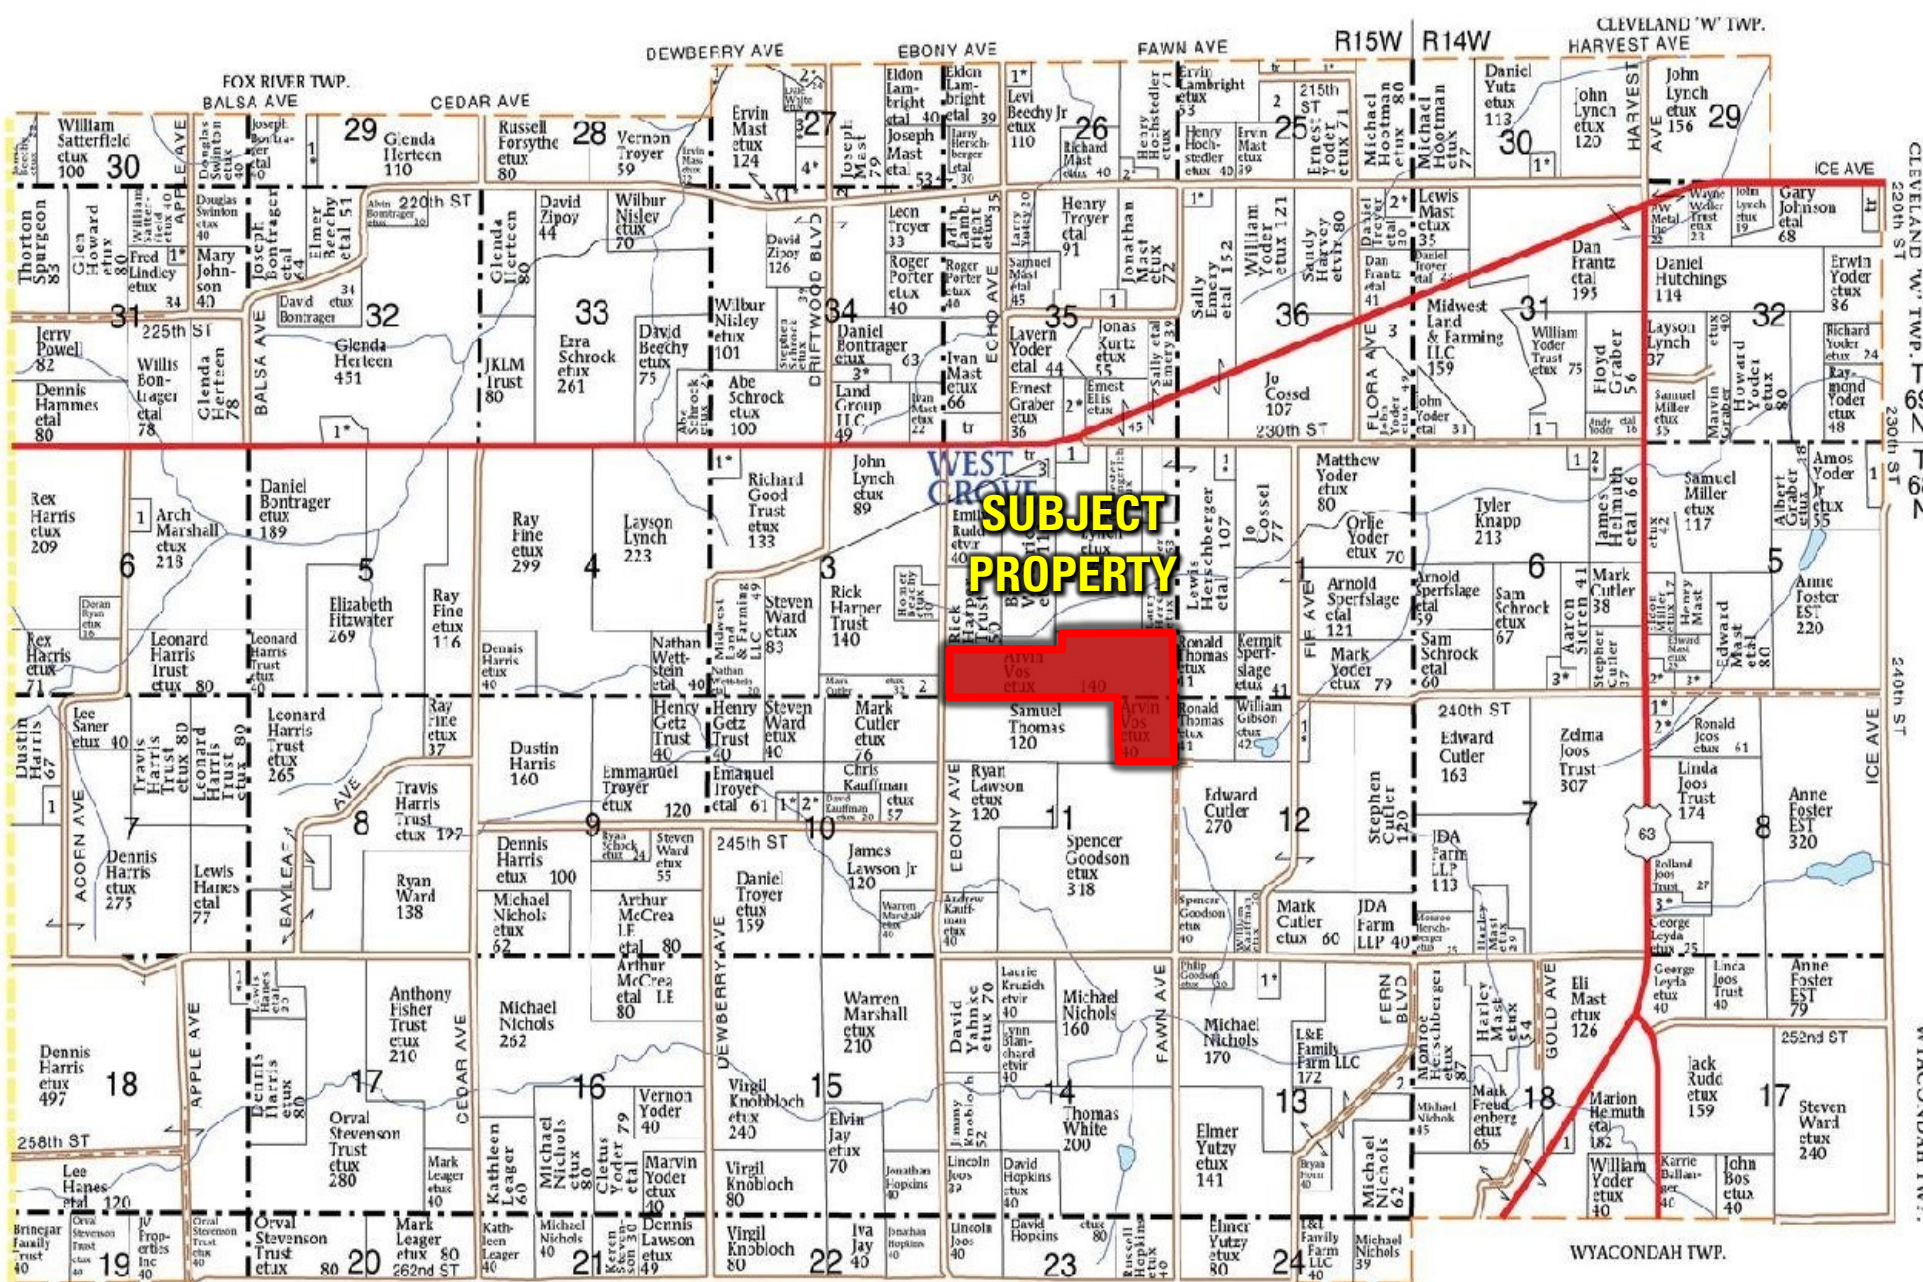

T-68-69-N

WEST GROVE PLAT

R-14

CLEVELAND 'W.' TWP. T-68 N-68 W

230th ST

230th ST

240th ST

WYACONDAH TWP.