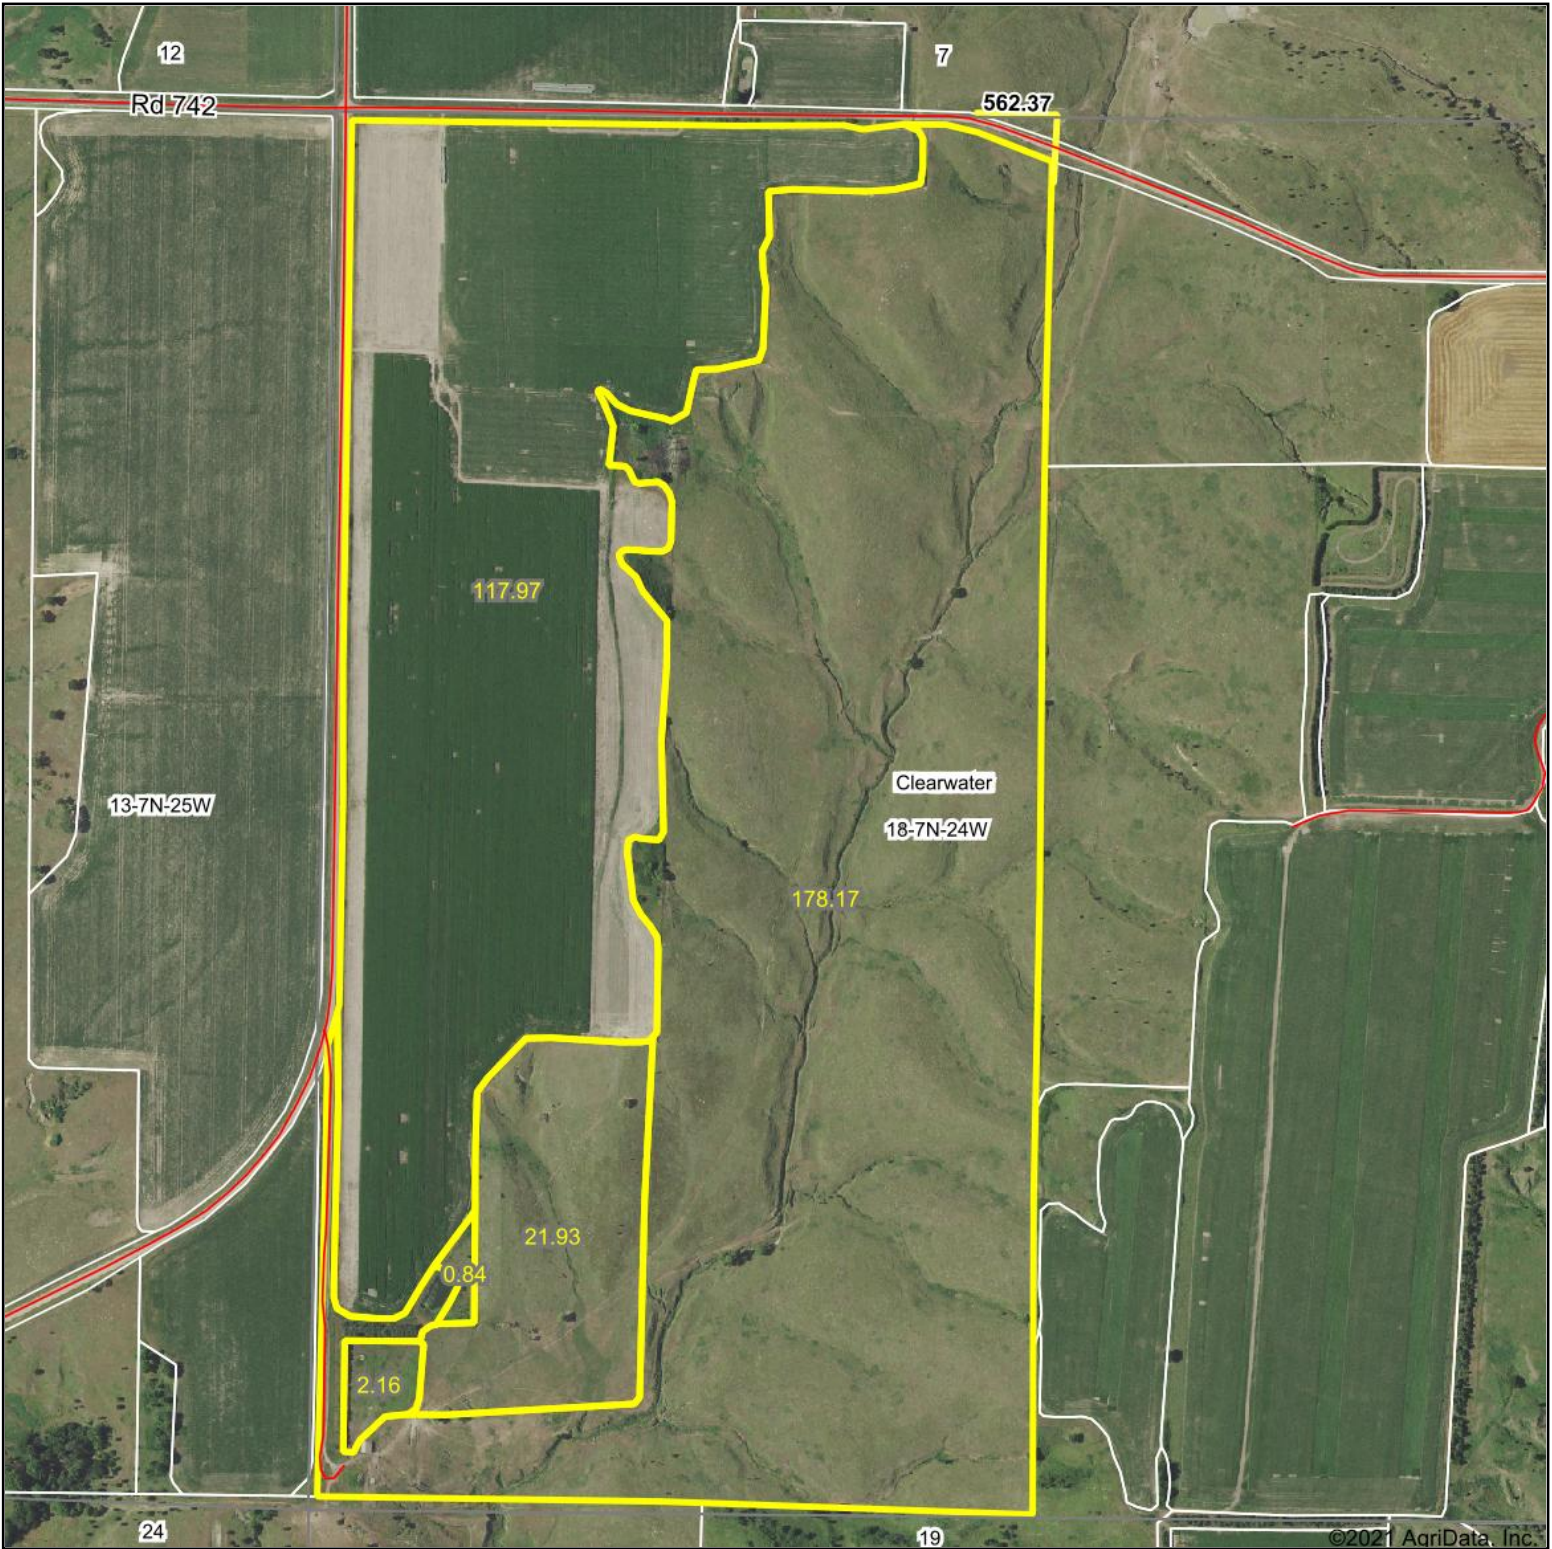

FSA Map

Map Center: 40° 34.6333', -100° 5.3679'

18-7N-24W
Frontier County
Nebraska

3/16/2021

Maps Provided By:
 **surety**
CUSTOMIZED ONLINE MAPPING
© AgriData, Inc. 2021 www.AgriDataInc.com

Field borders provided by Farm Service Agency as of 5/21/2008.