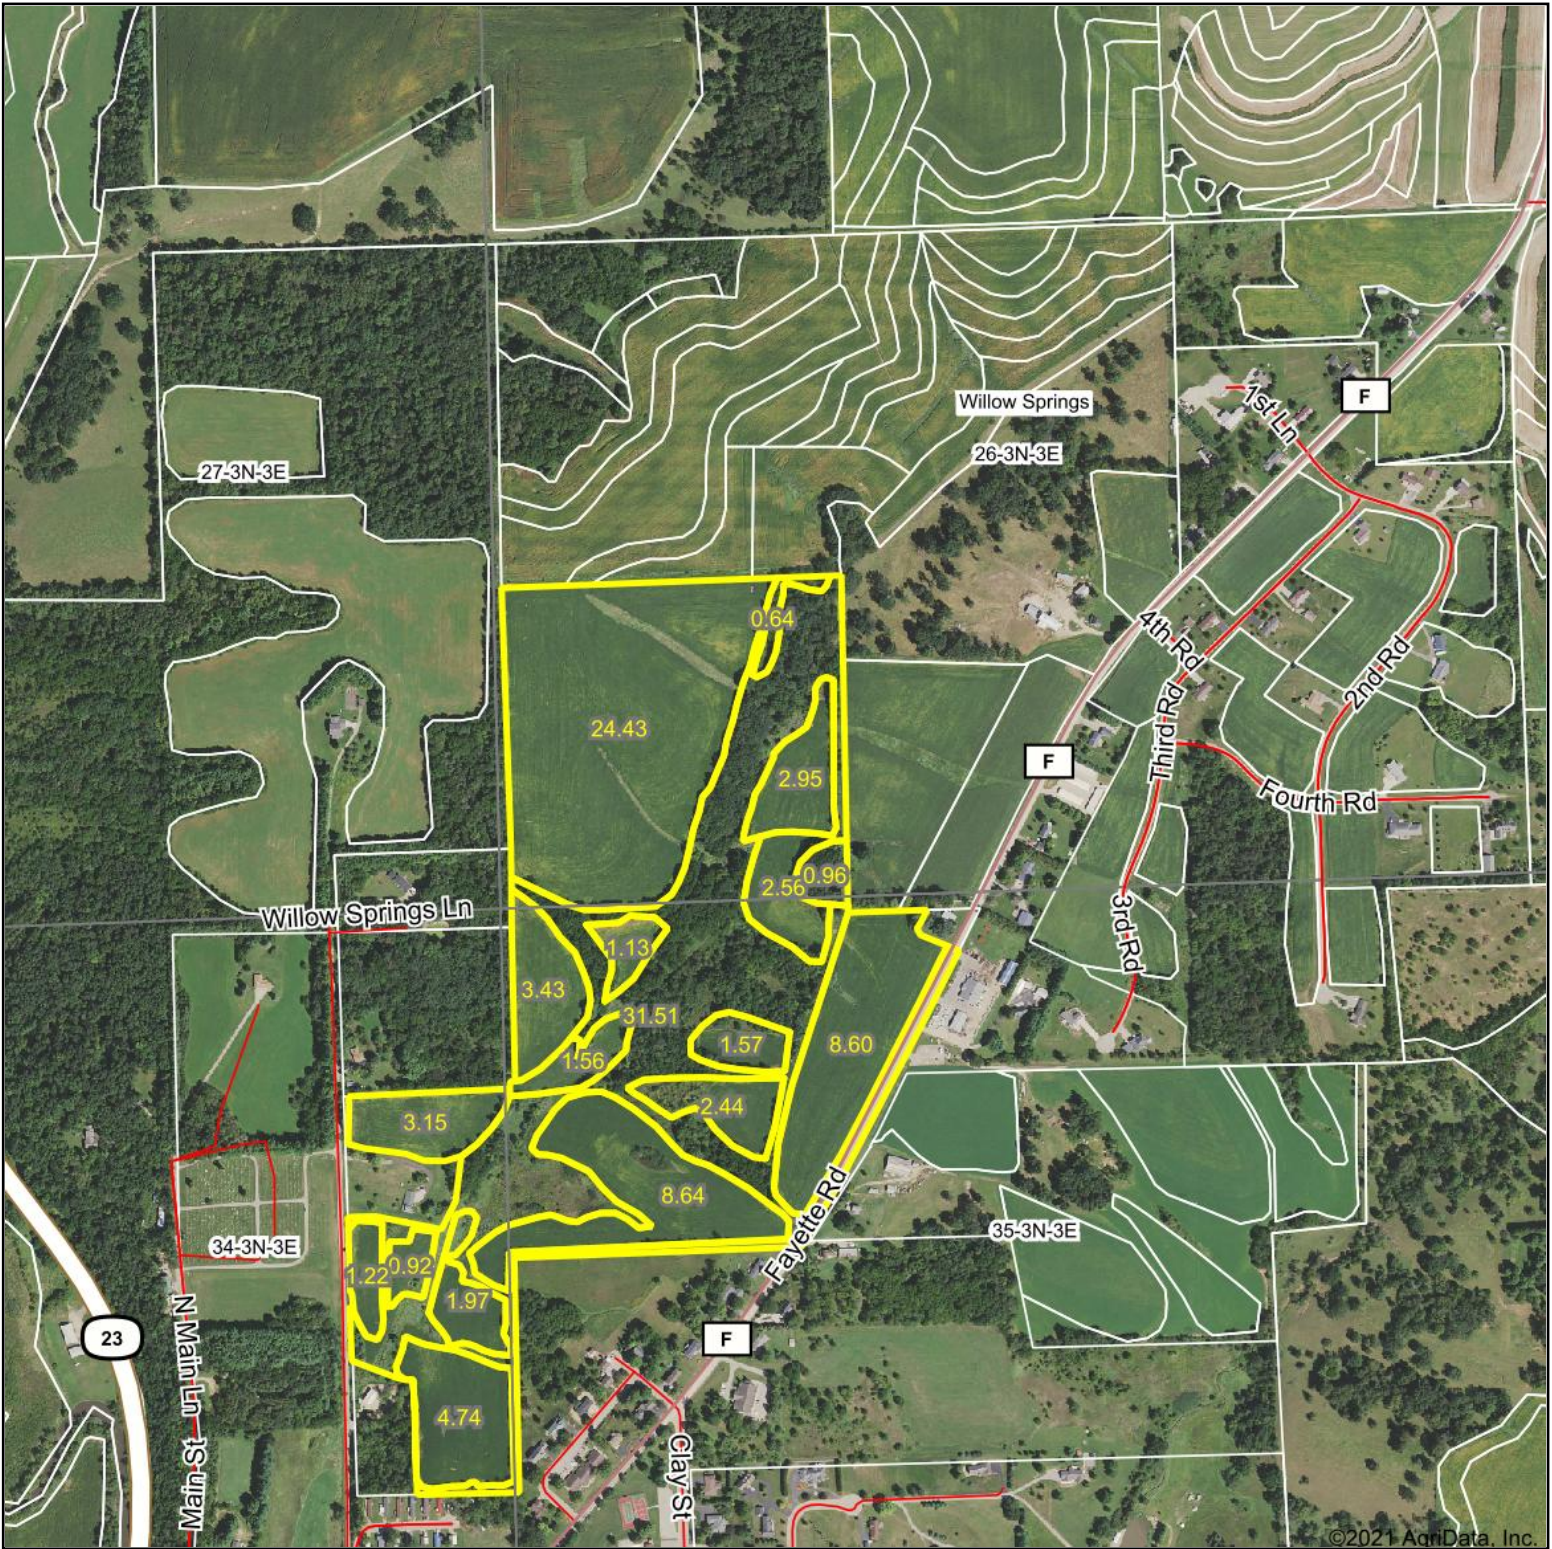

Aerial Map

Map Center: 42° 41' 55.56, -90° 6' 30.94

26-3N-3E
Lafayette County
Wisconsin

2/23/2021

Maps Provided By:
surety
CUSTOMIZED ONLINE MAPPING
© AgriData, Inc. 2021 www.AgriDataInc.com

Field borders provided by Farm Service Agency as of 5/21/2008.