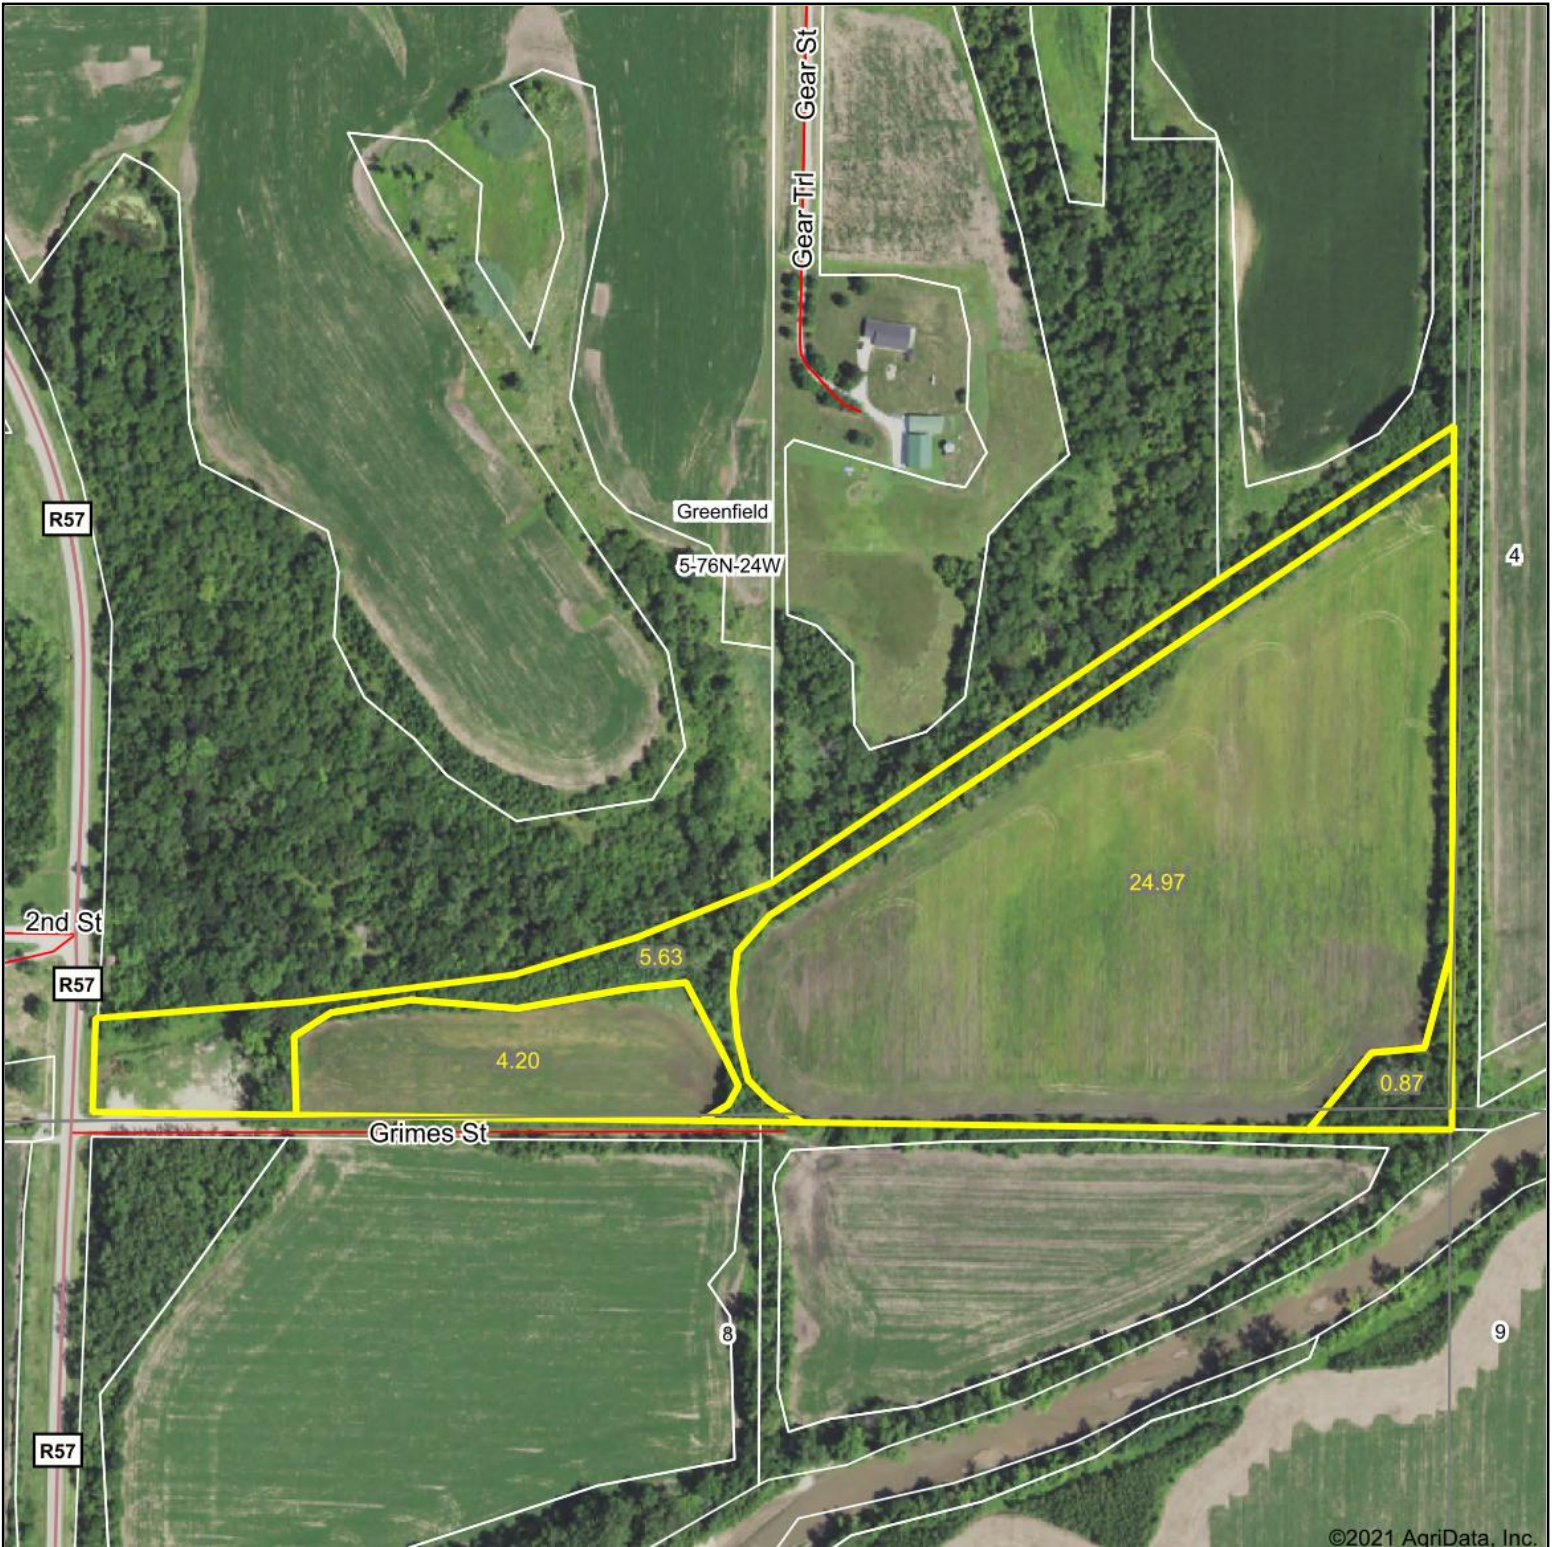

# FSA Map

©2021 AgriData, Inc.

Map Center: 41° 24.7385', -93° 38.42'

**5-76N-24W**  
**Warren County**  
**Iowa**

3/26/2021

Field borders provided by Farm Service Agency as of 5/21/2008.