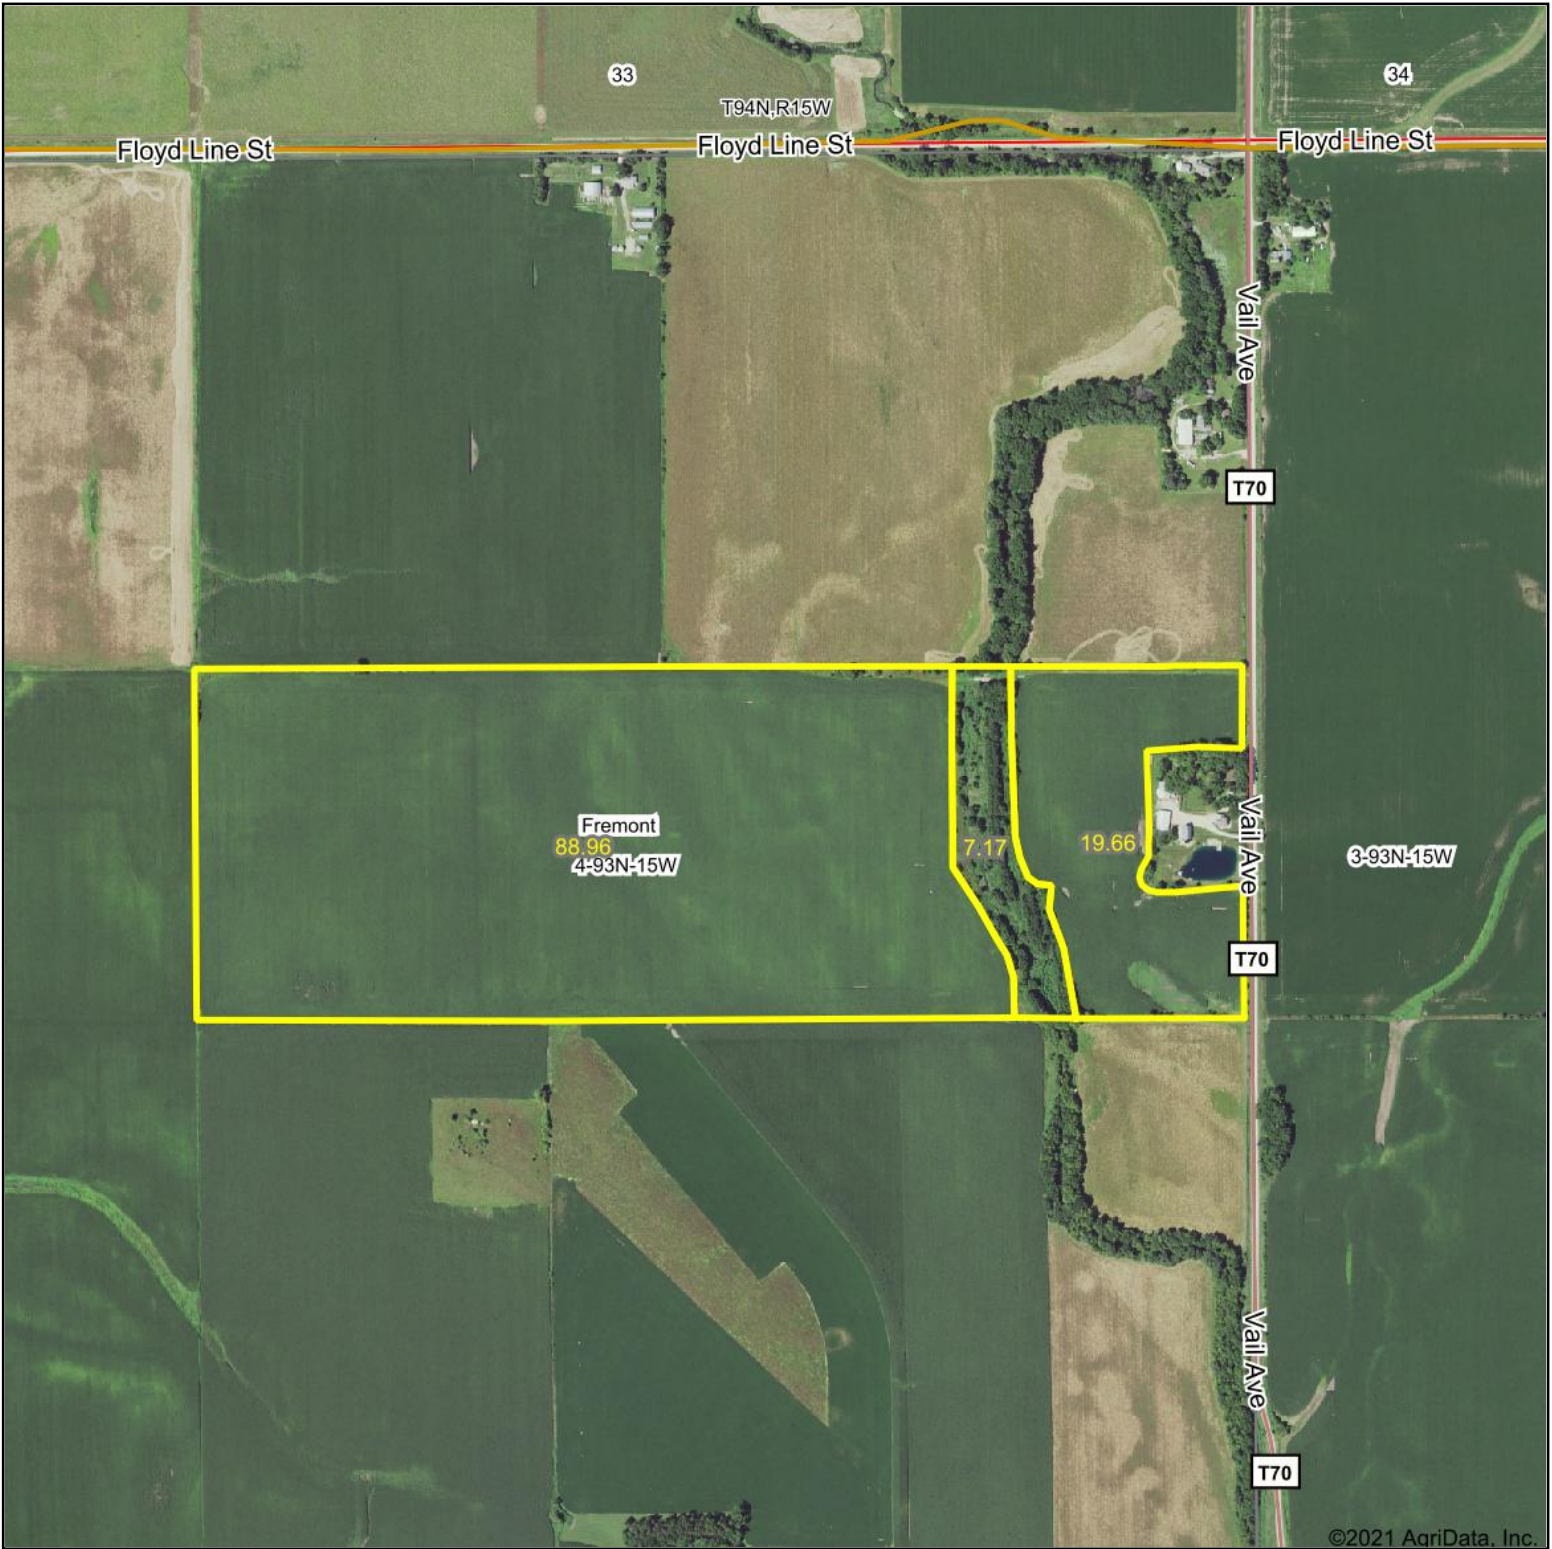

# Aerial Map

©2021 AgriData, Inc.

Map Center: 42° 54' 2.05, -92° 37' 13.55

**4-93N-15W**  
**Butler County**  
**Iowa**

4/25/2021