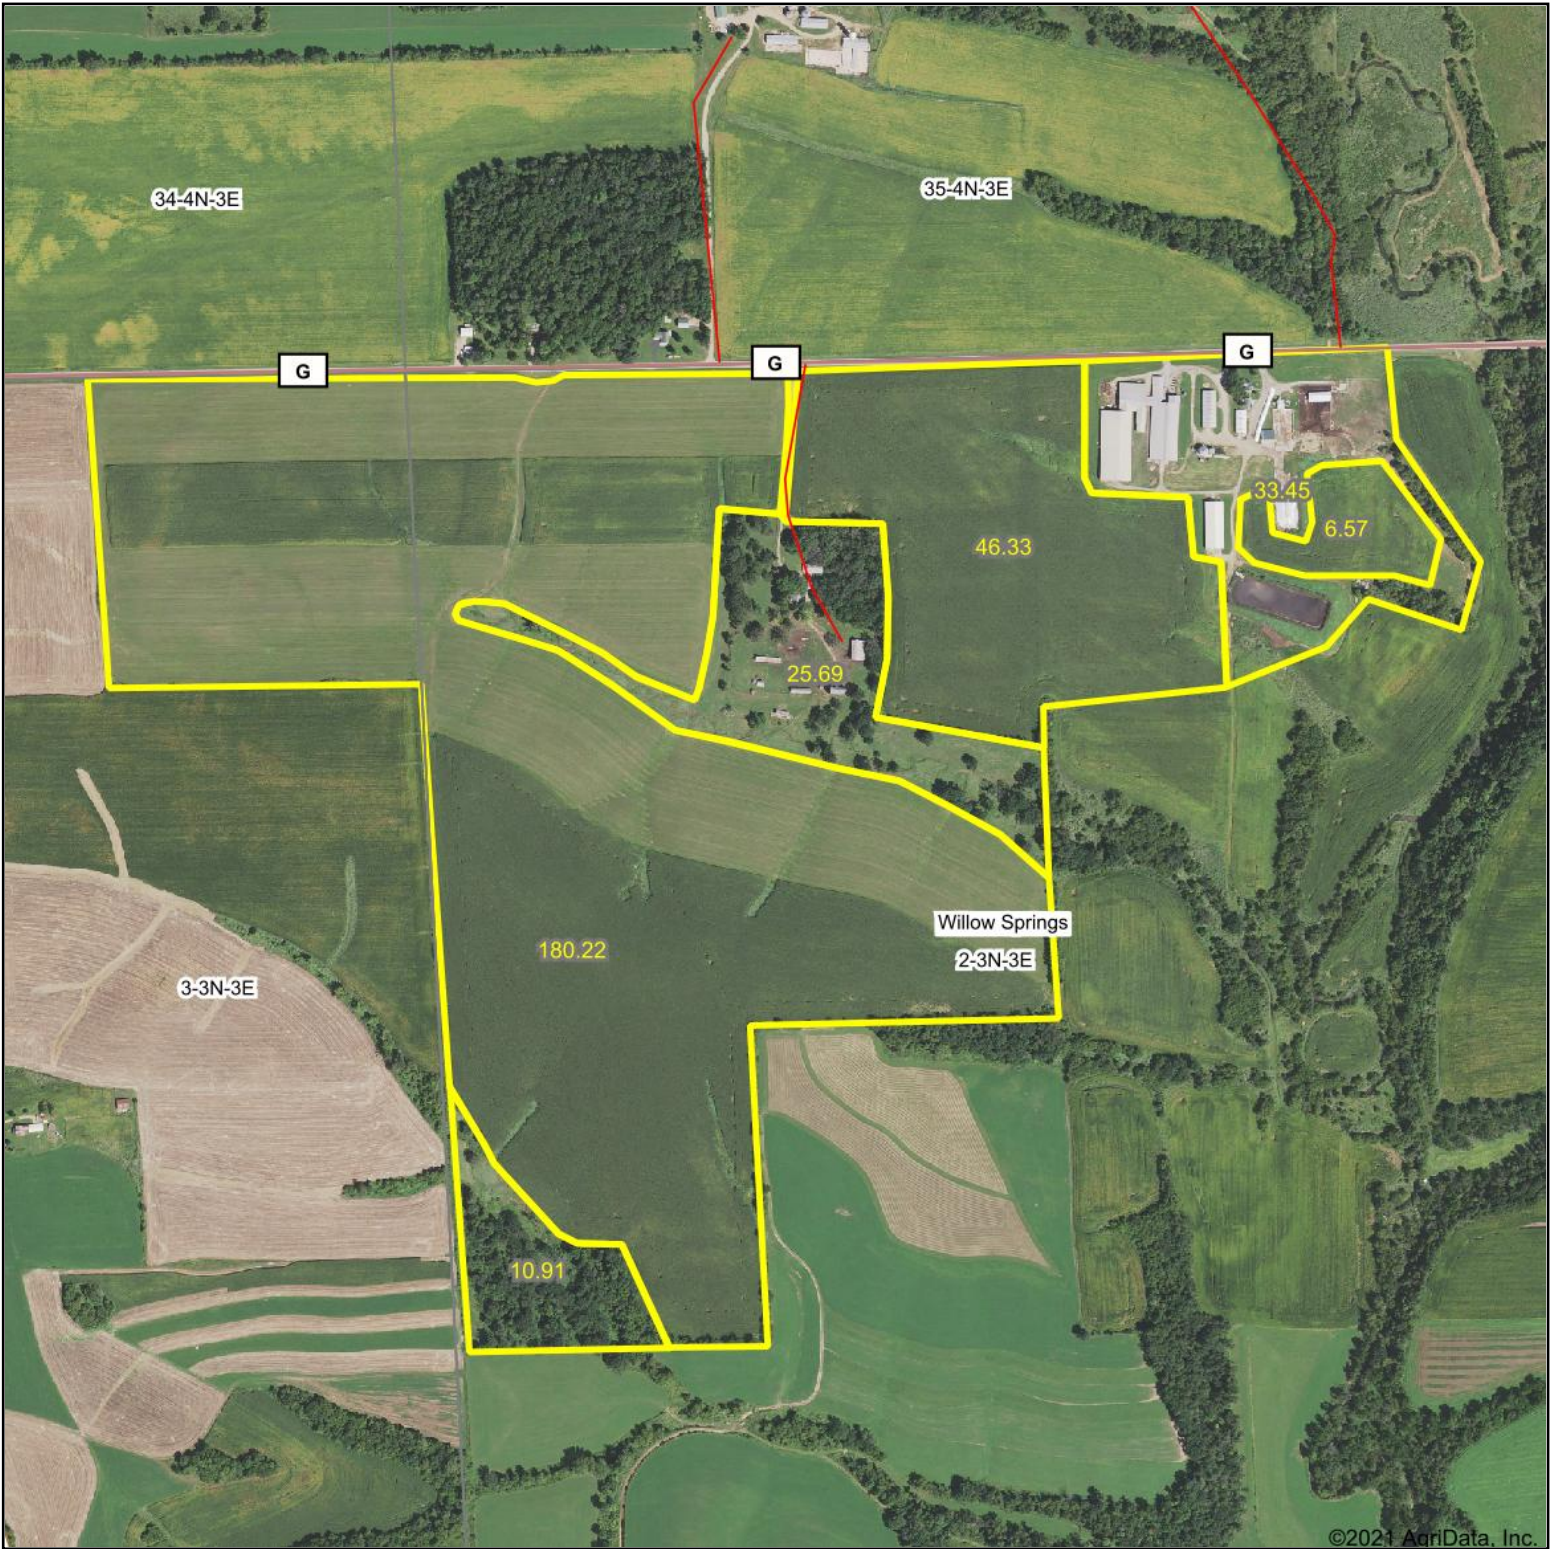

Aerial Map

©2021 AgriData, Inc.

Map Center: 42° 45' 56.12, -90° 6' 24.72

2-3N-3E
Lafayette County
Wisconsin

4/25/2021