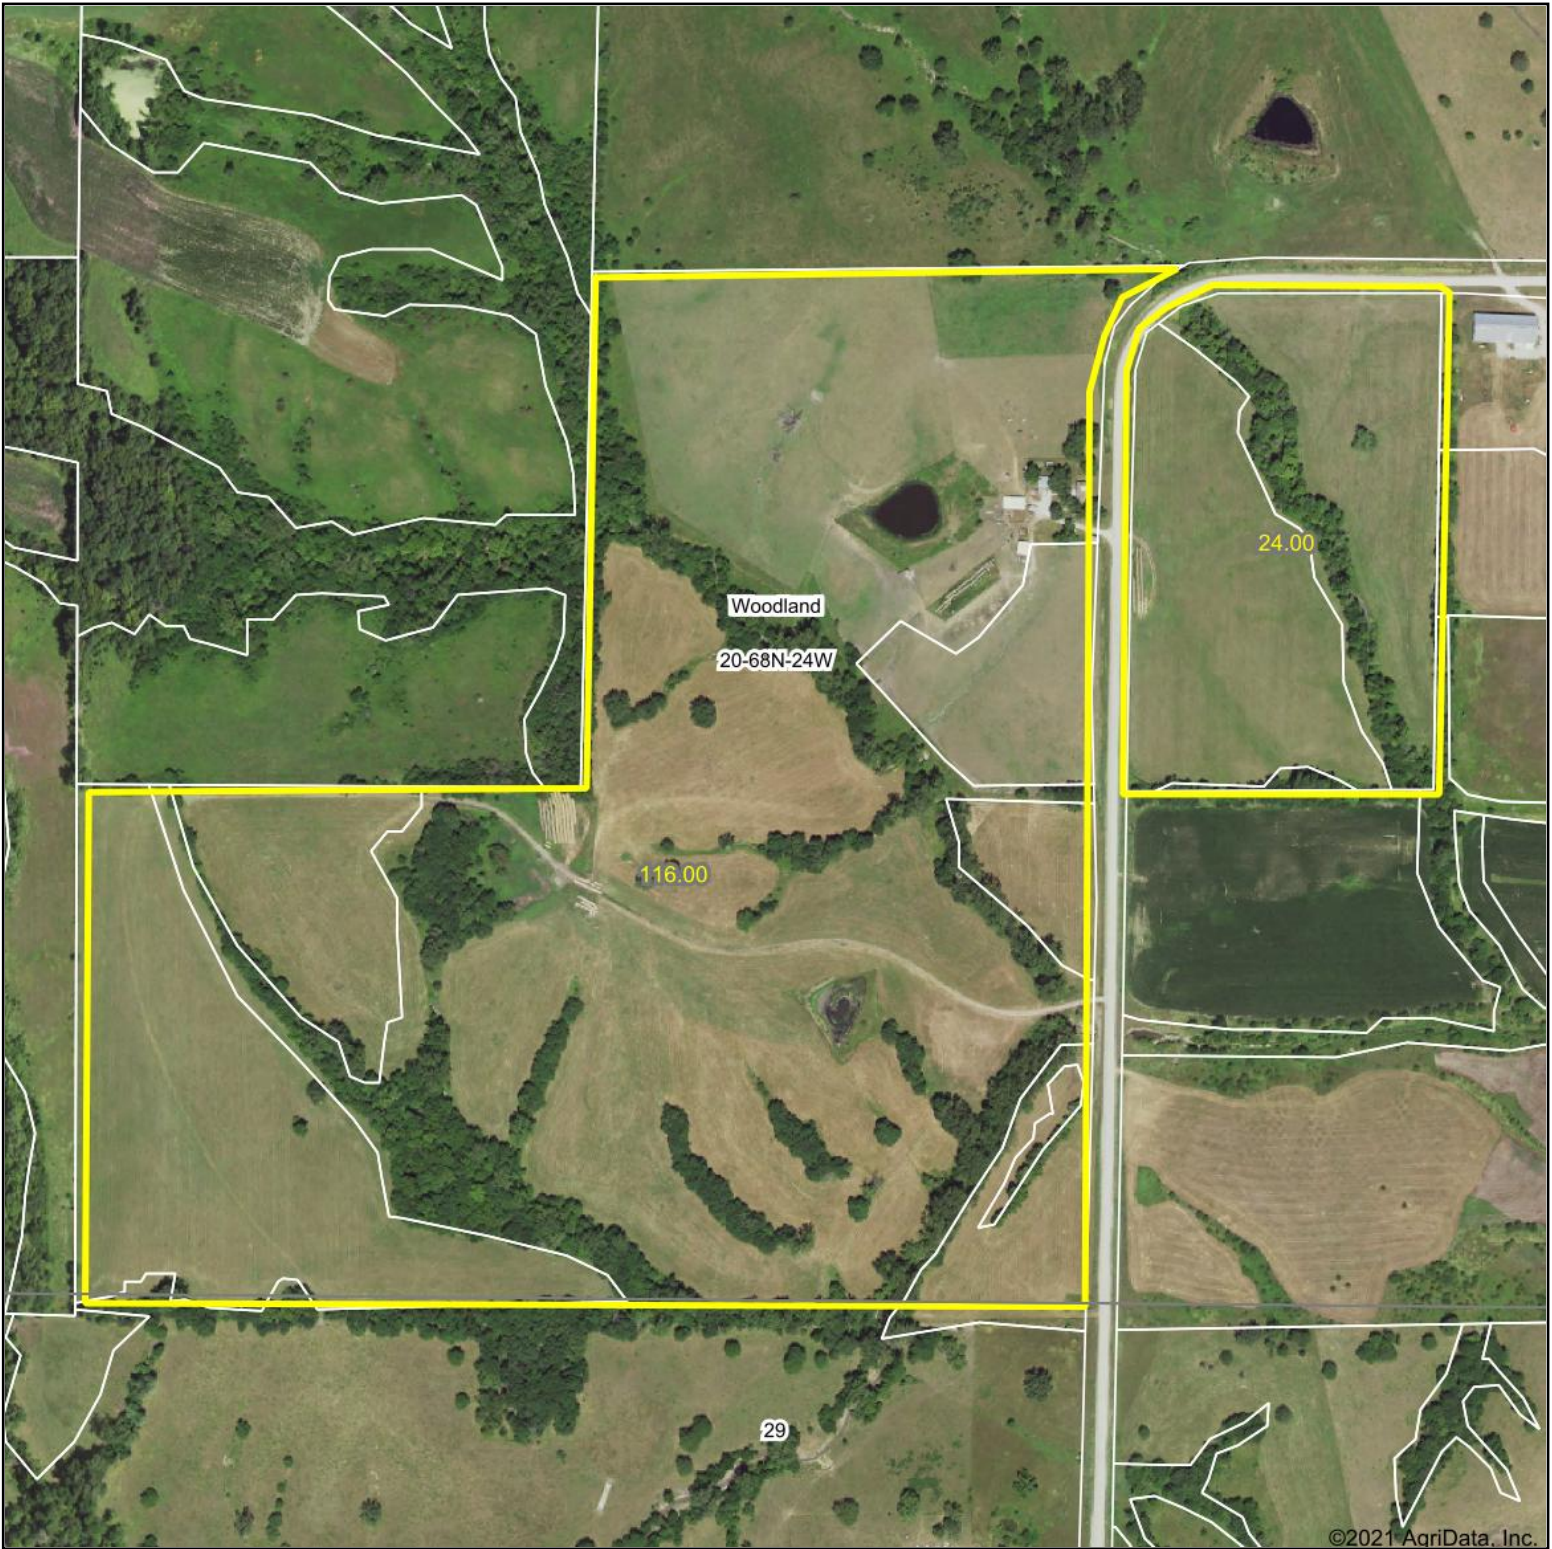

# Aerial Map

Map Center: 40° 40.2564', -93° 38.4241'

**20-68N-24W**  
**Decatur County**  
**Iowa**

4/20/2021