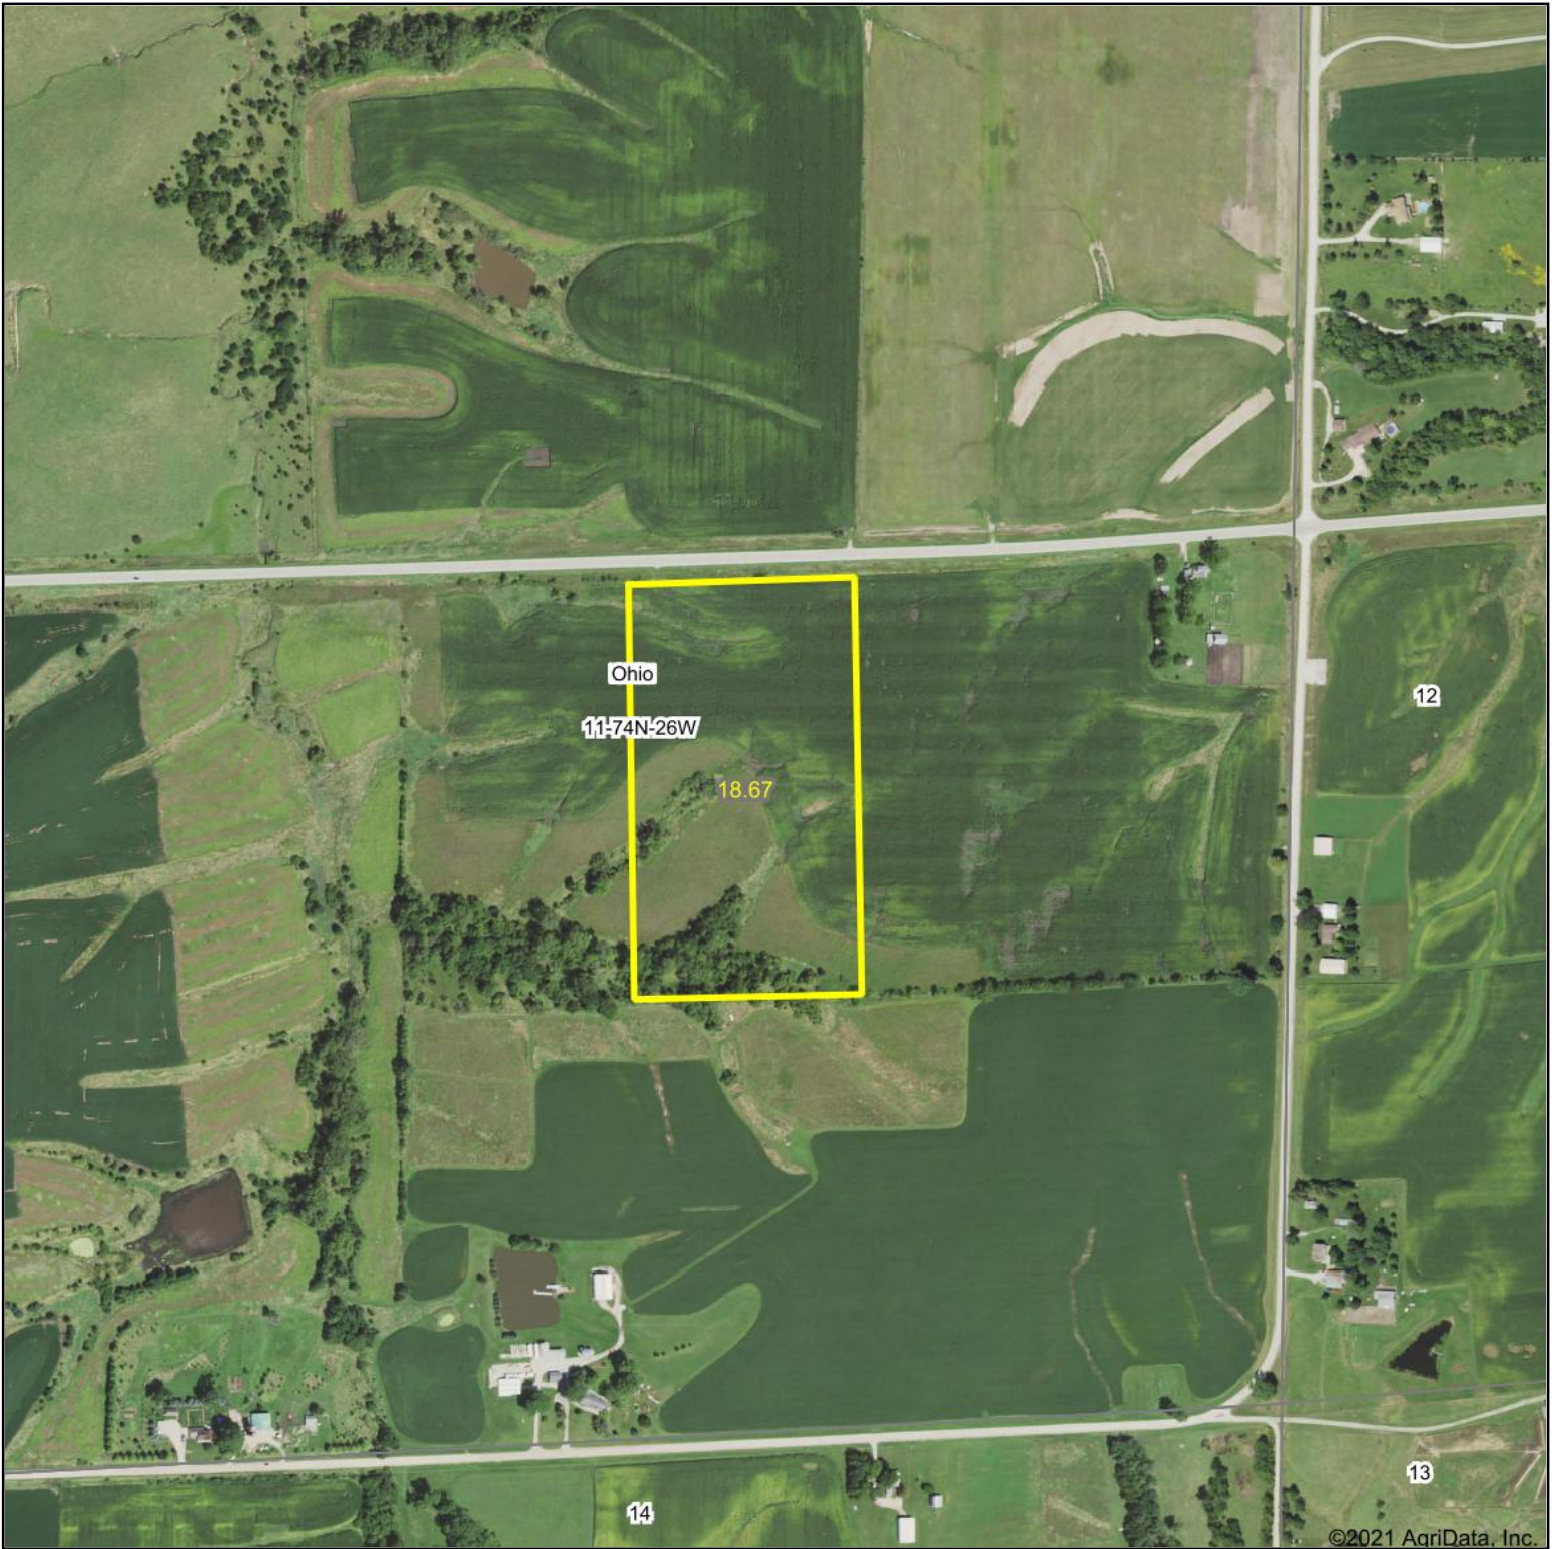

# Aerial Map

Map Center: 41° 13.4331', -93° 48.8444'

**11-74N-26W**  
**Madison County**  
**Iowa**

6/7/2021

© AgriData, Inc. 2021 [www.AgriDataInc.com](http://www.AgriDataInc.com)