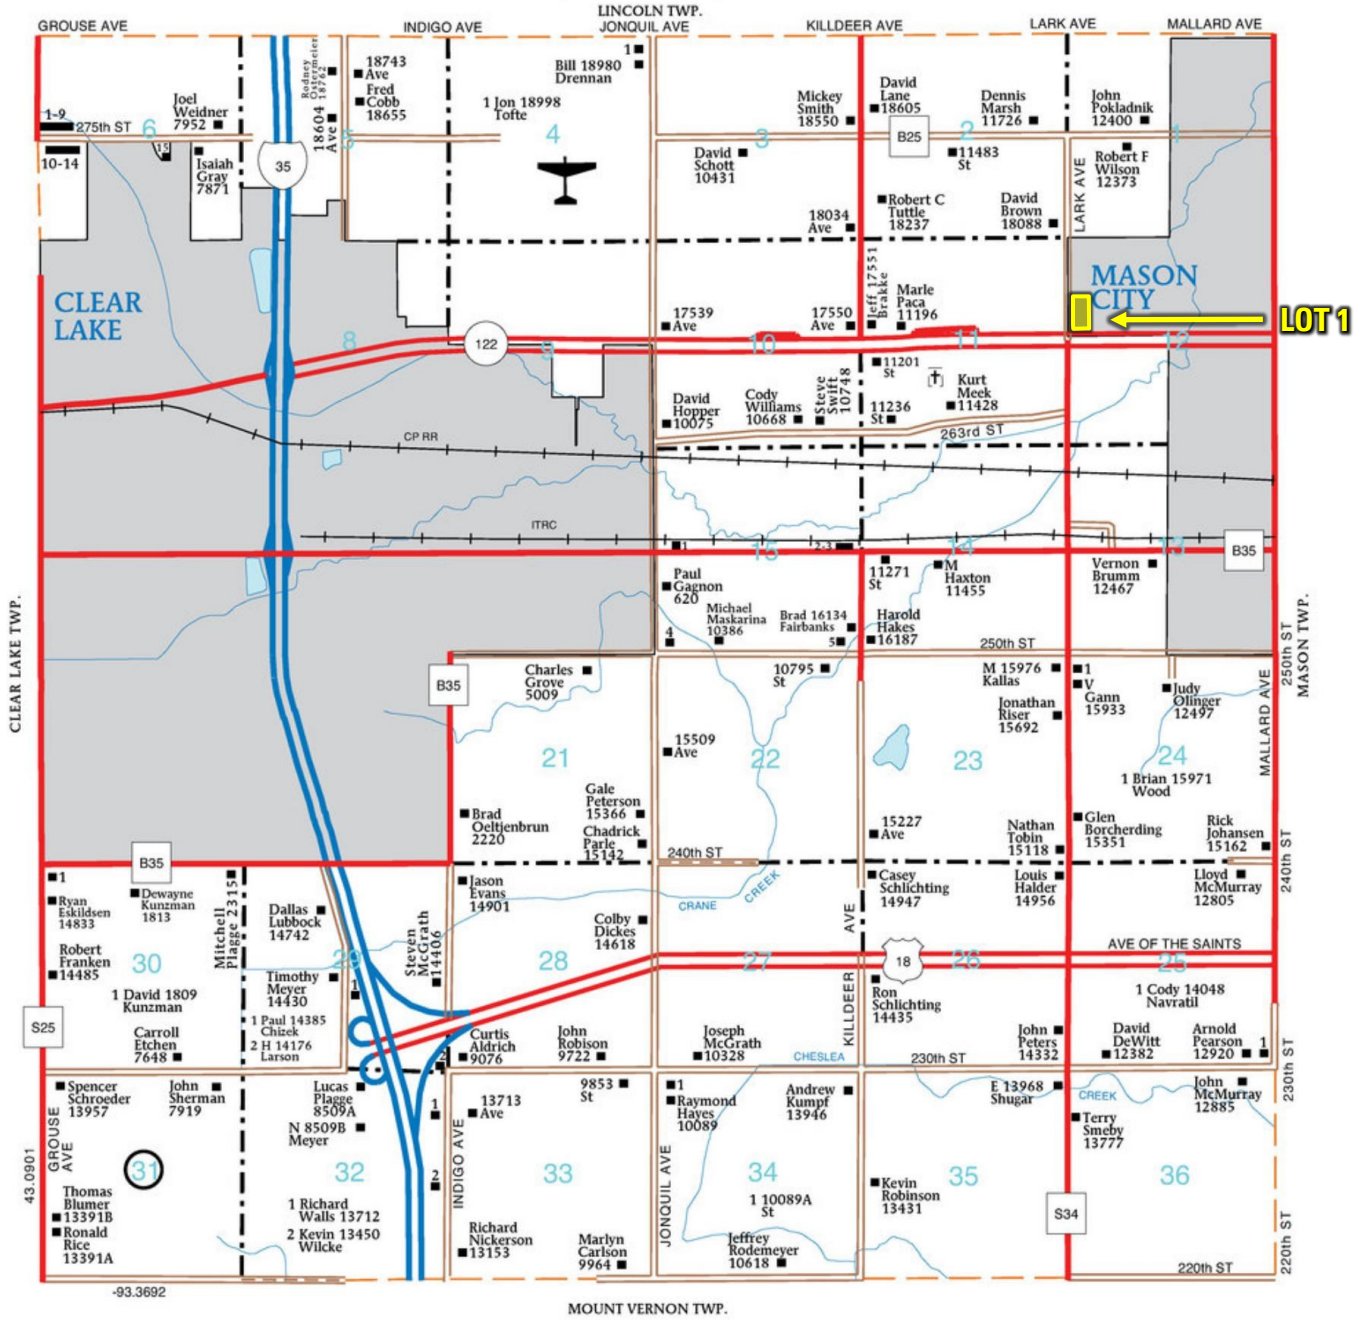

T-96-N

LAKE DIRECTORY

R-21-W

(Residents - Owners or Renters)

-93.3692

MOUNT VERNON TWP.