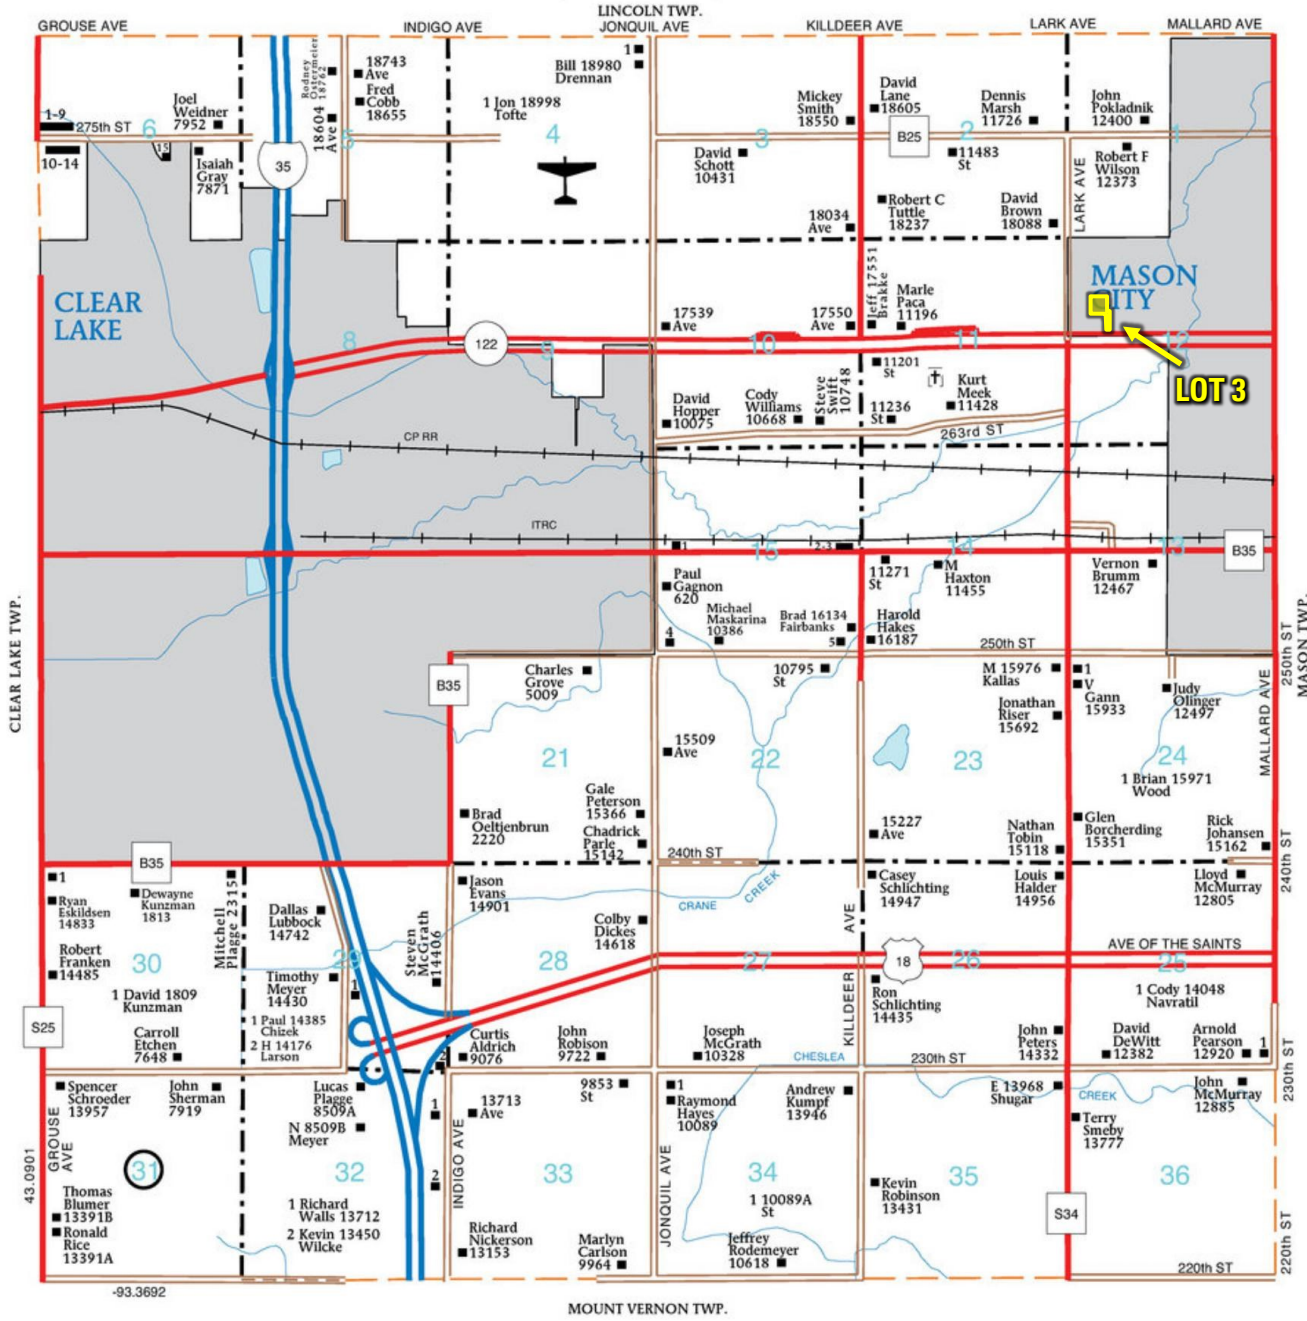

T-96-N

LAKE DIRECTORY

R-21-W

(Residents - Owners or Renters)

-93.3692

MOUNT VERNON TWP.