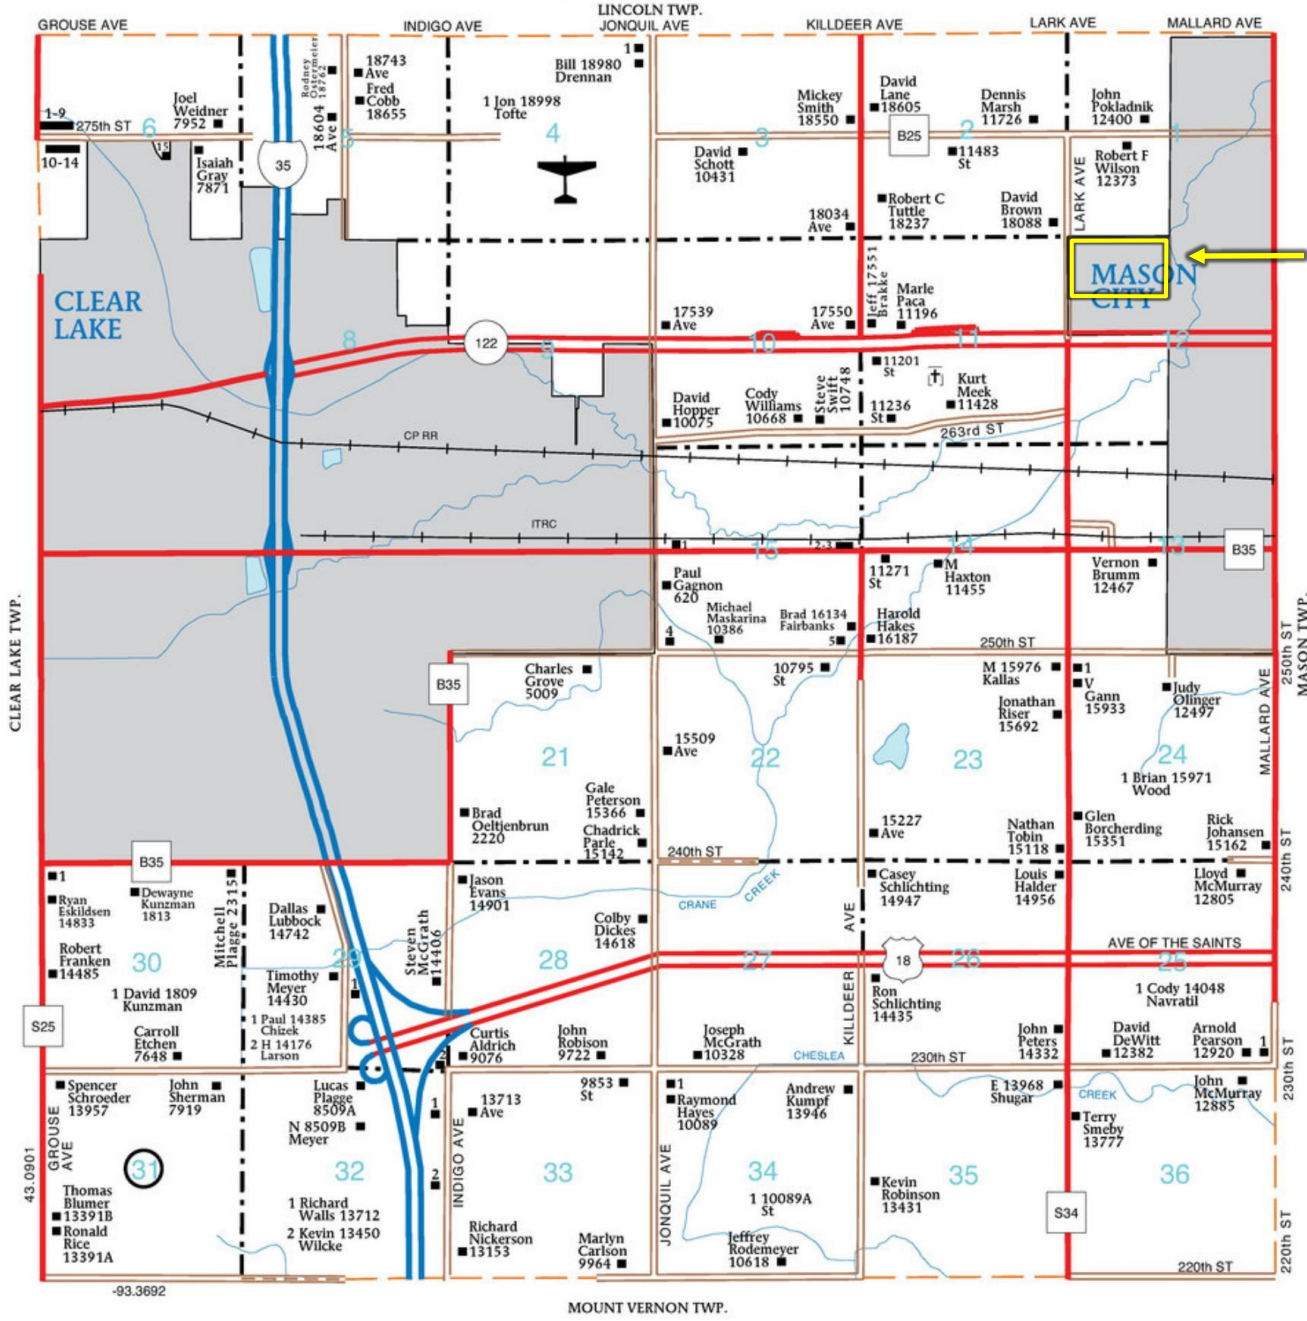

T-96-N

# LAKE DIRECTORY

R-21-W

(Residents - Owners of Portiers)

**SUBJECT PROPERTY**

CLEAR LAKE TWP.

MASON TWP.

MOUNT VERNON TWP.

-93.3692