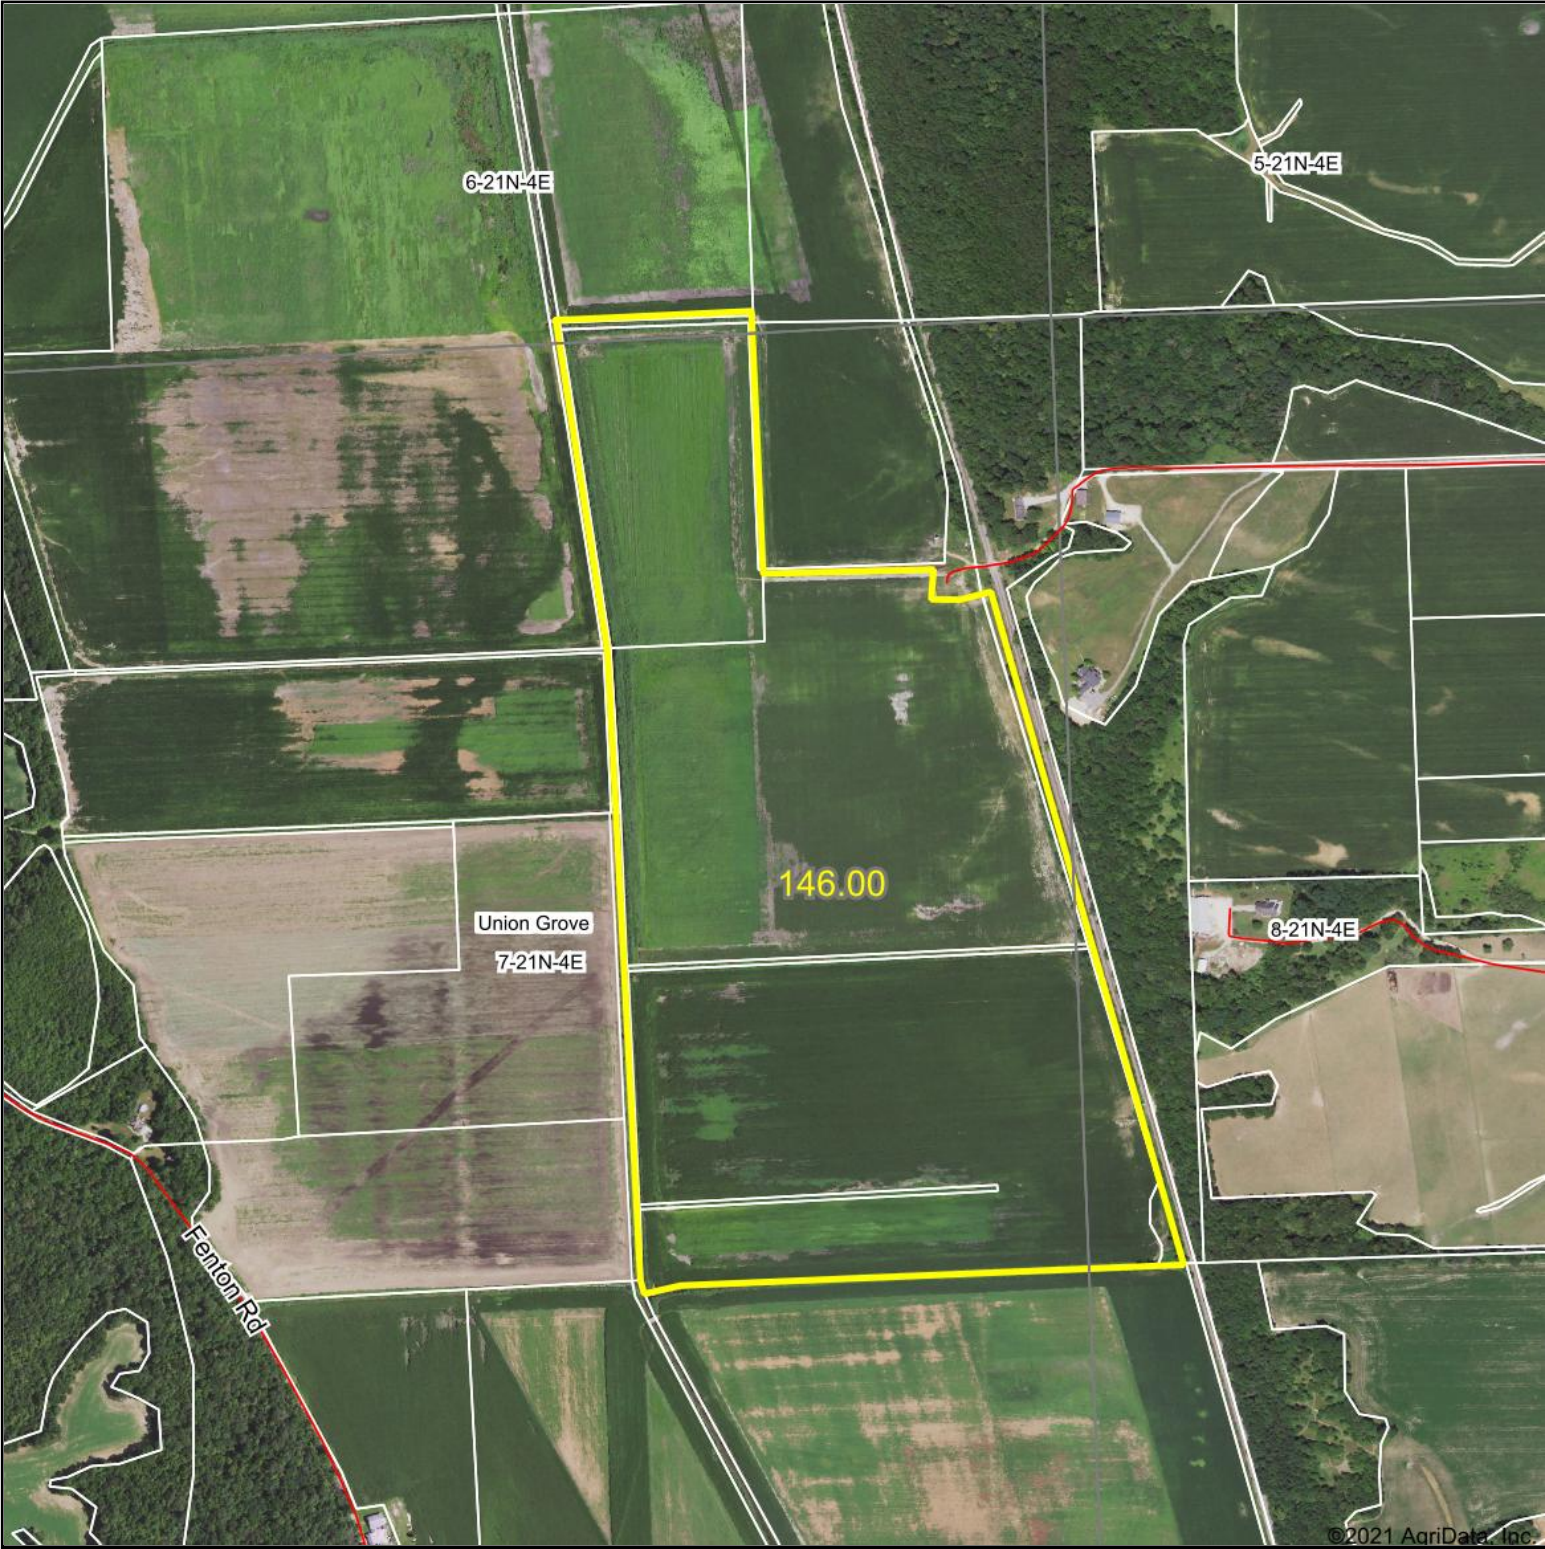

Aerial Map - Total Acres

©2021 AgriData, Inc.

Map Center: 41° 49' 28.64, -90° 4' 46.53

7-21N-4E
Whiteside County
Illinois

8/27/2021

© AgriData, Inc. 2021 www.AgriDataInc.com

Field borders provided by Farm Service Agency as of 5/21/2008.