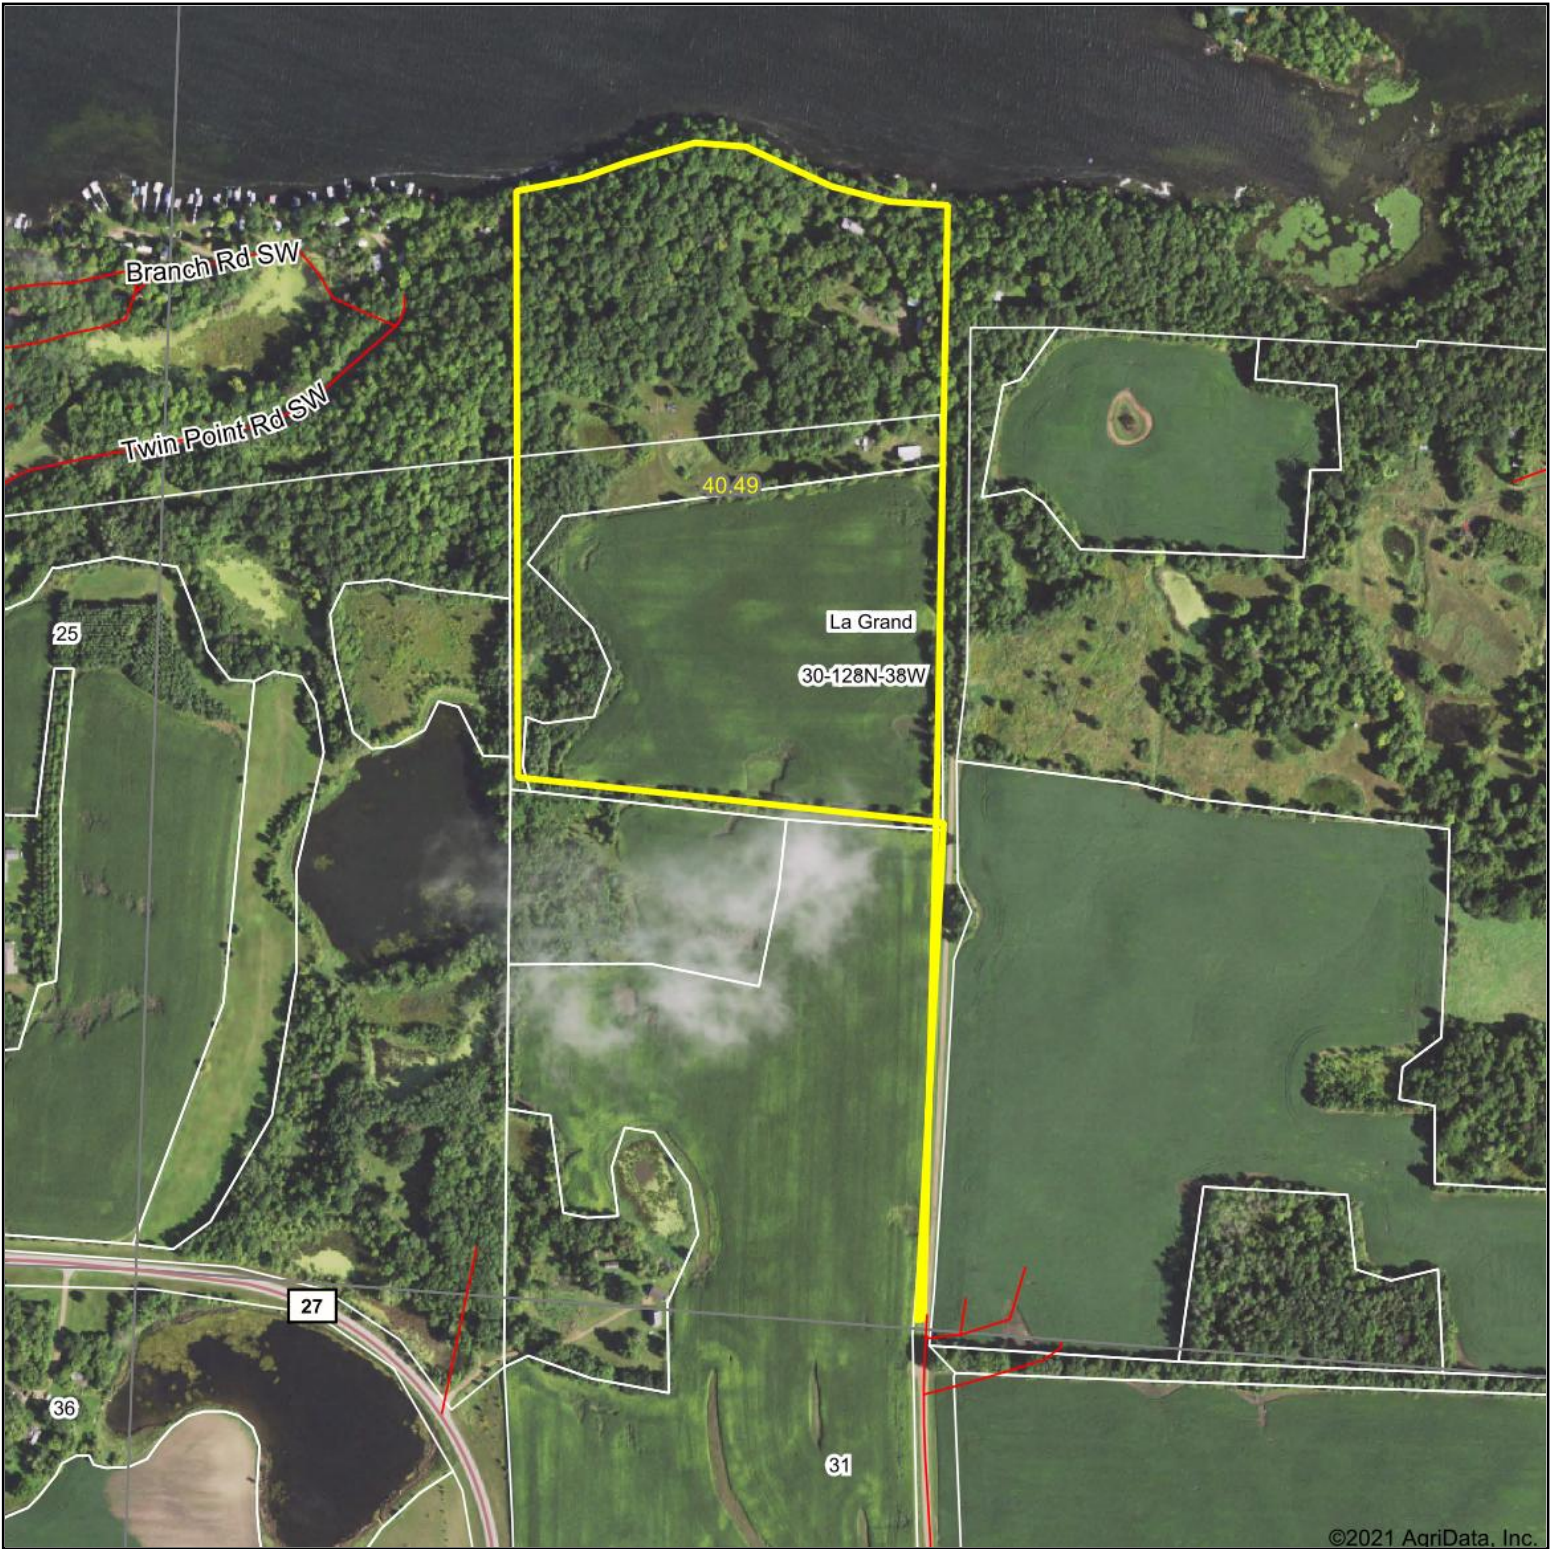

Aerial Map

Map Center: 45° 51' 53.3, -95° 30' 12.97

30-128N-38W
Douglas County
Minnesota

8/18/2021

© AgriData, Inc. 2021 www.AgriDataInc.com

Field borders provided by Farm Service Agency as of 5/21/2008.