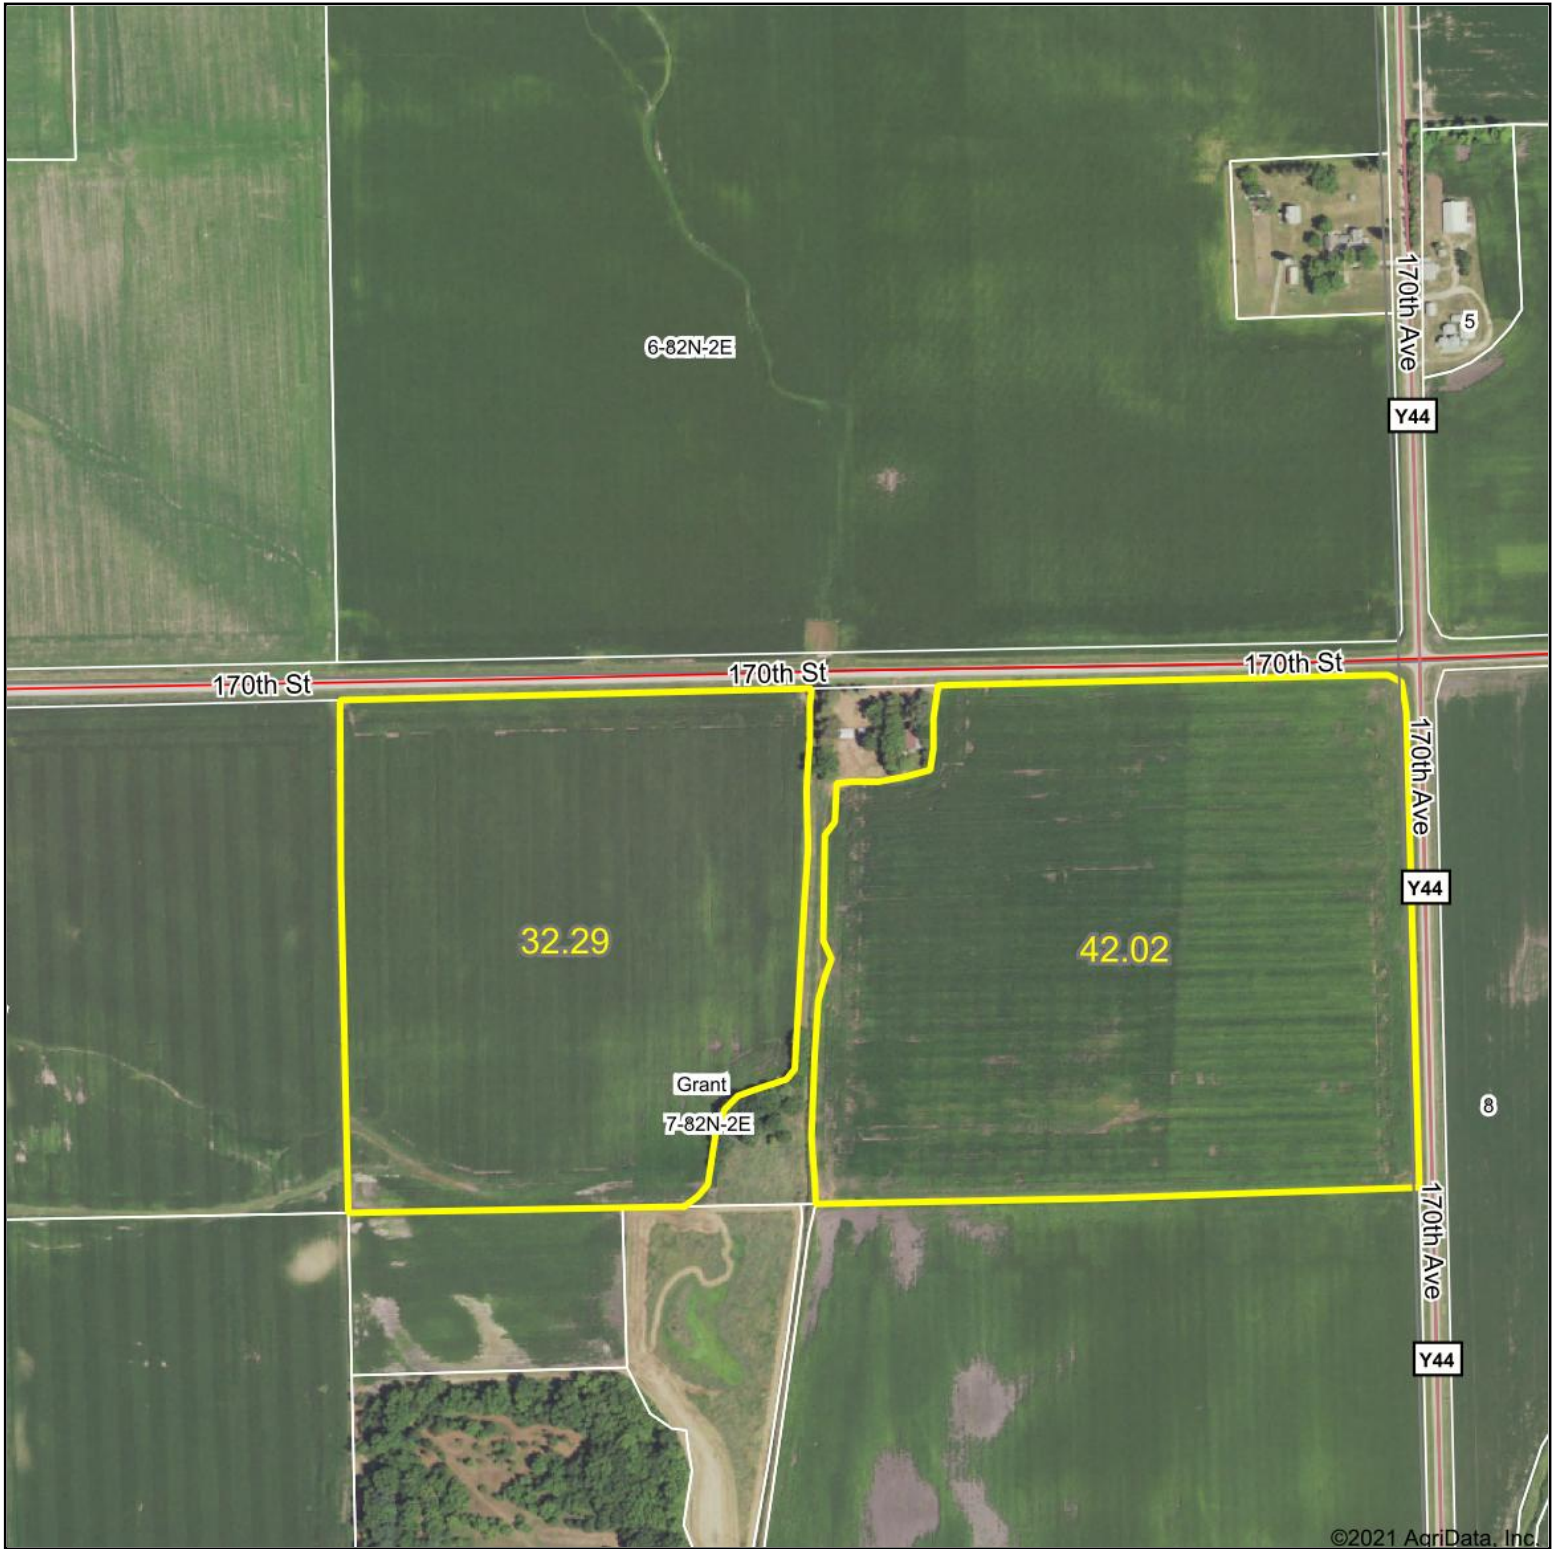

Aerial Map - Tillable Acres

Map Center: 41° 55' 48.75, -90° 46' 4.07

7-82N-2E
Clinton County
Iowa

10/12/2021

© AgriData, Inc. 2021 www.AgriDataInc.com

Field borders provided by Farm Service Agency as of 5/21/2008.