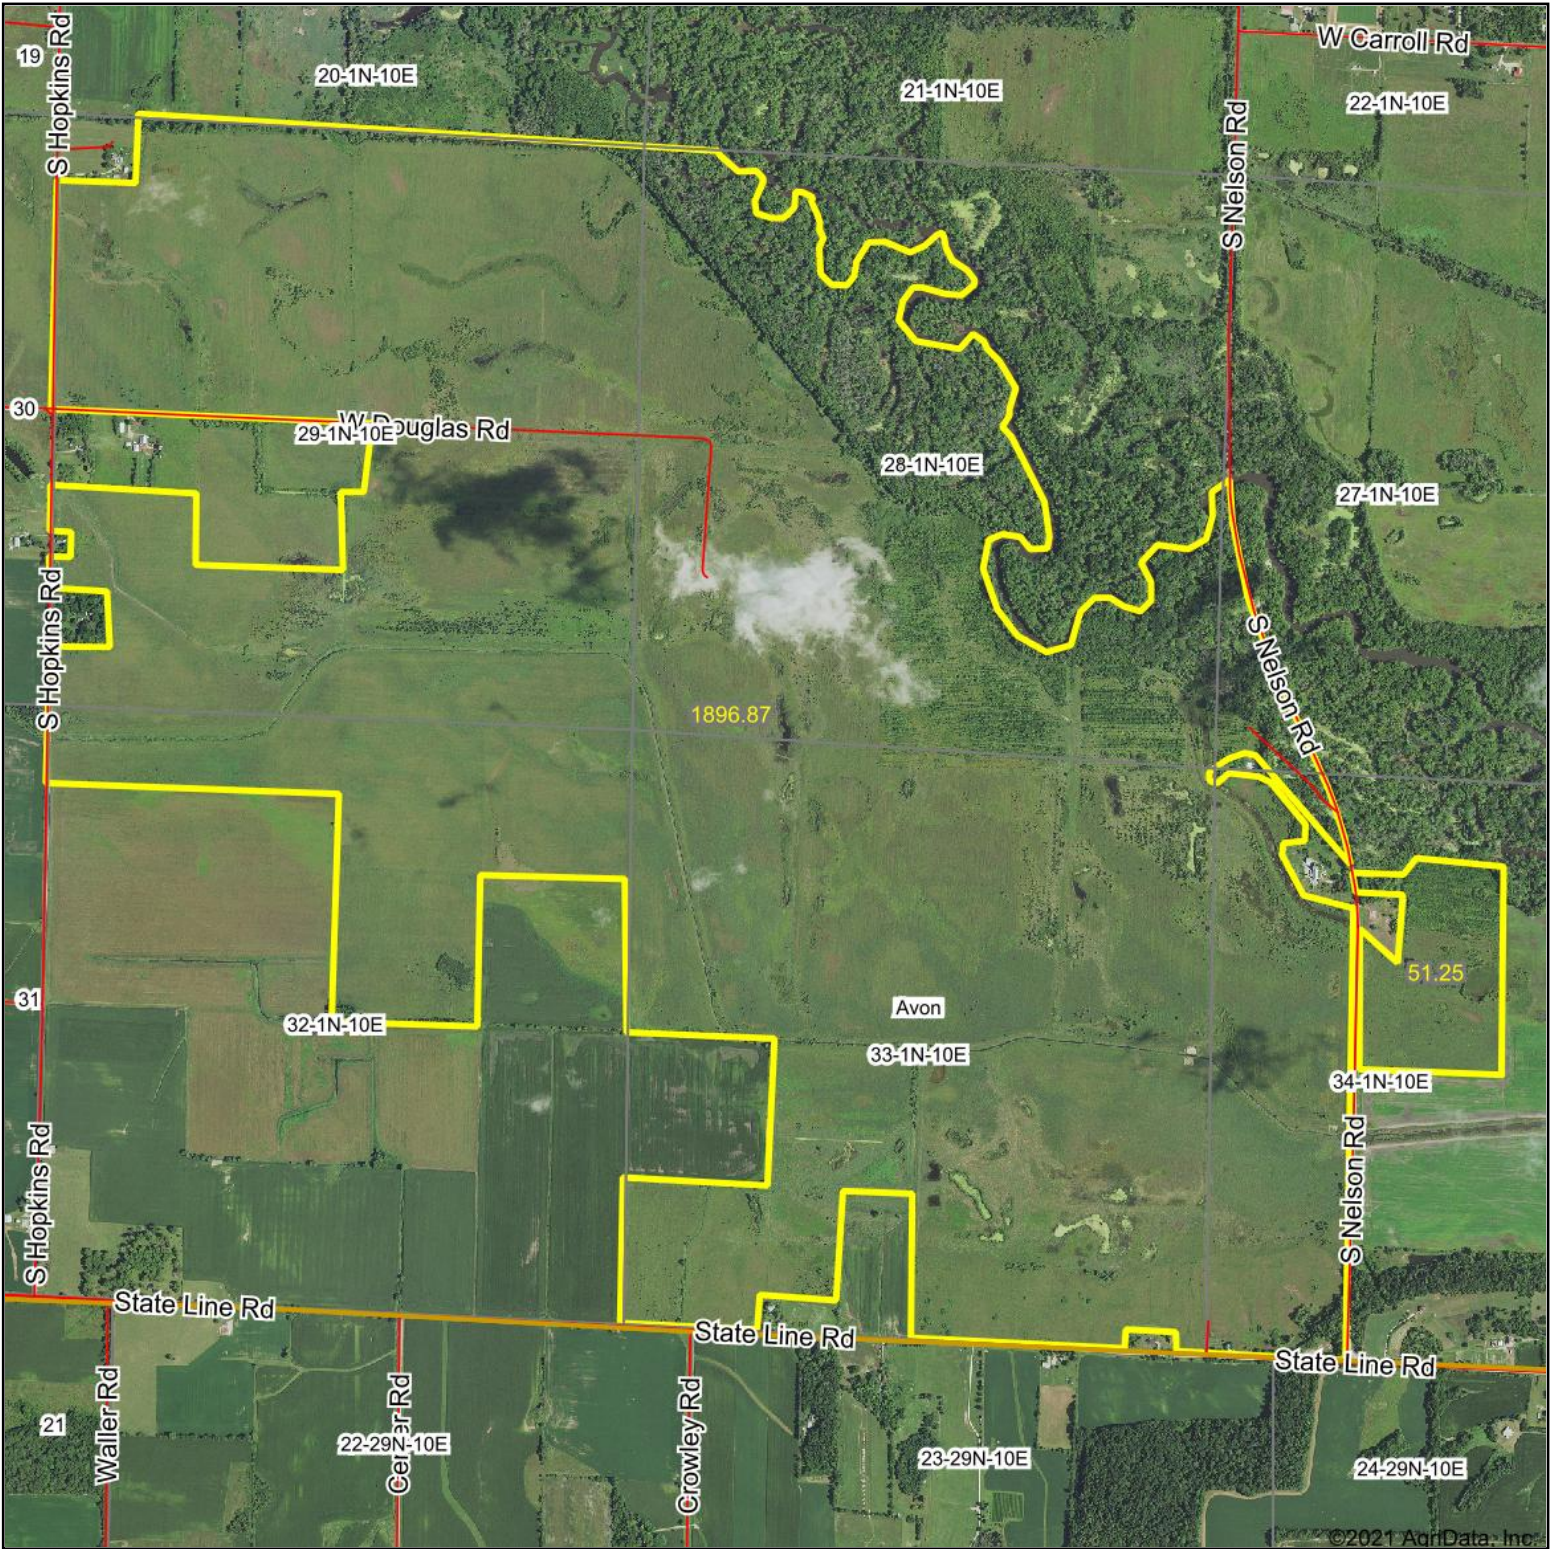

Aerial Map

Map Center: 42° 30' 47.62, -89° 19' 19.02

33-1N-10E
Rock County
Wisconsin

8/24/2021

© AgriData, Inc. 2021 www.AgriDataInc.com