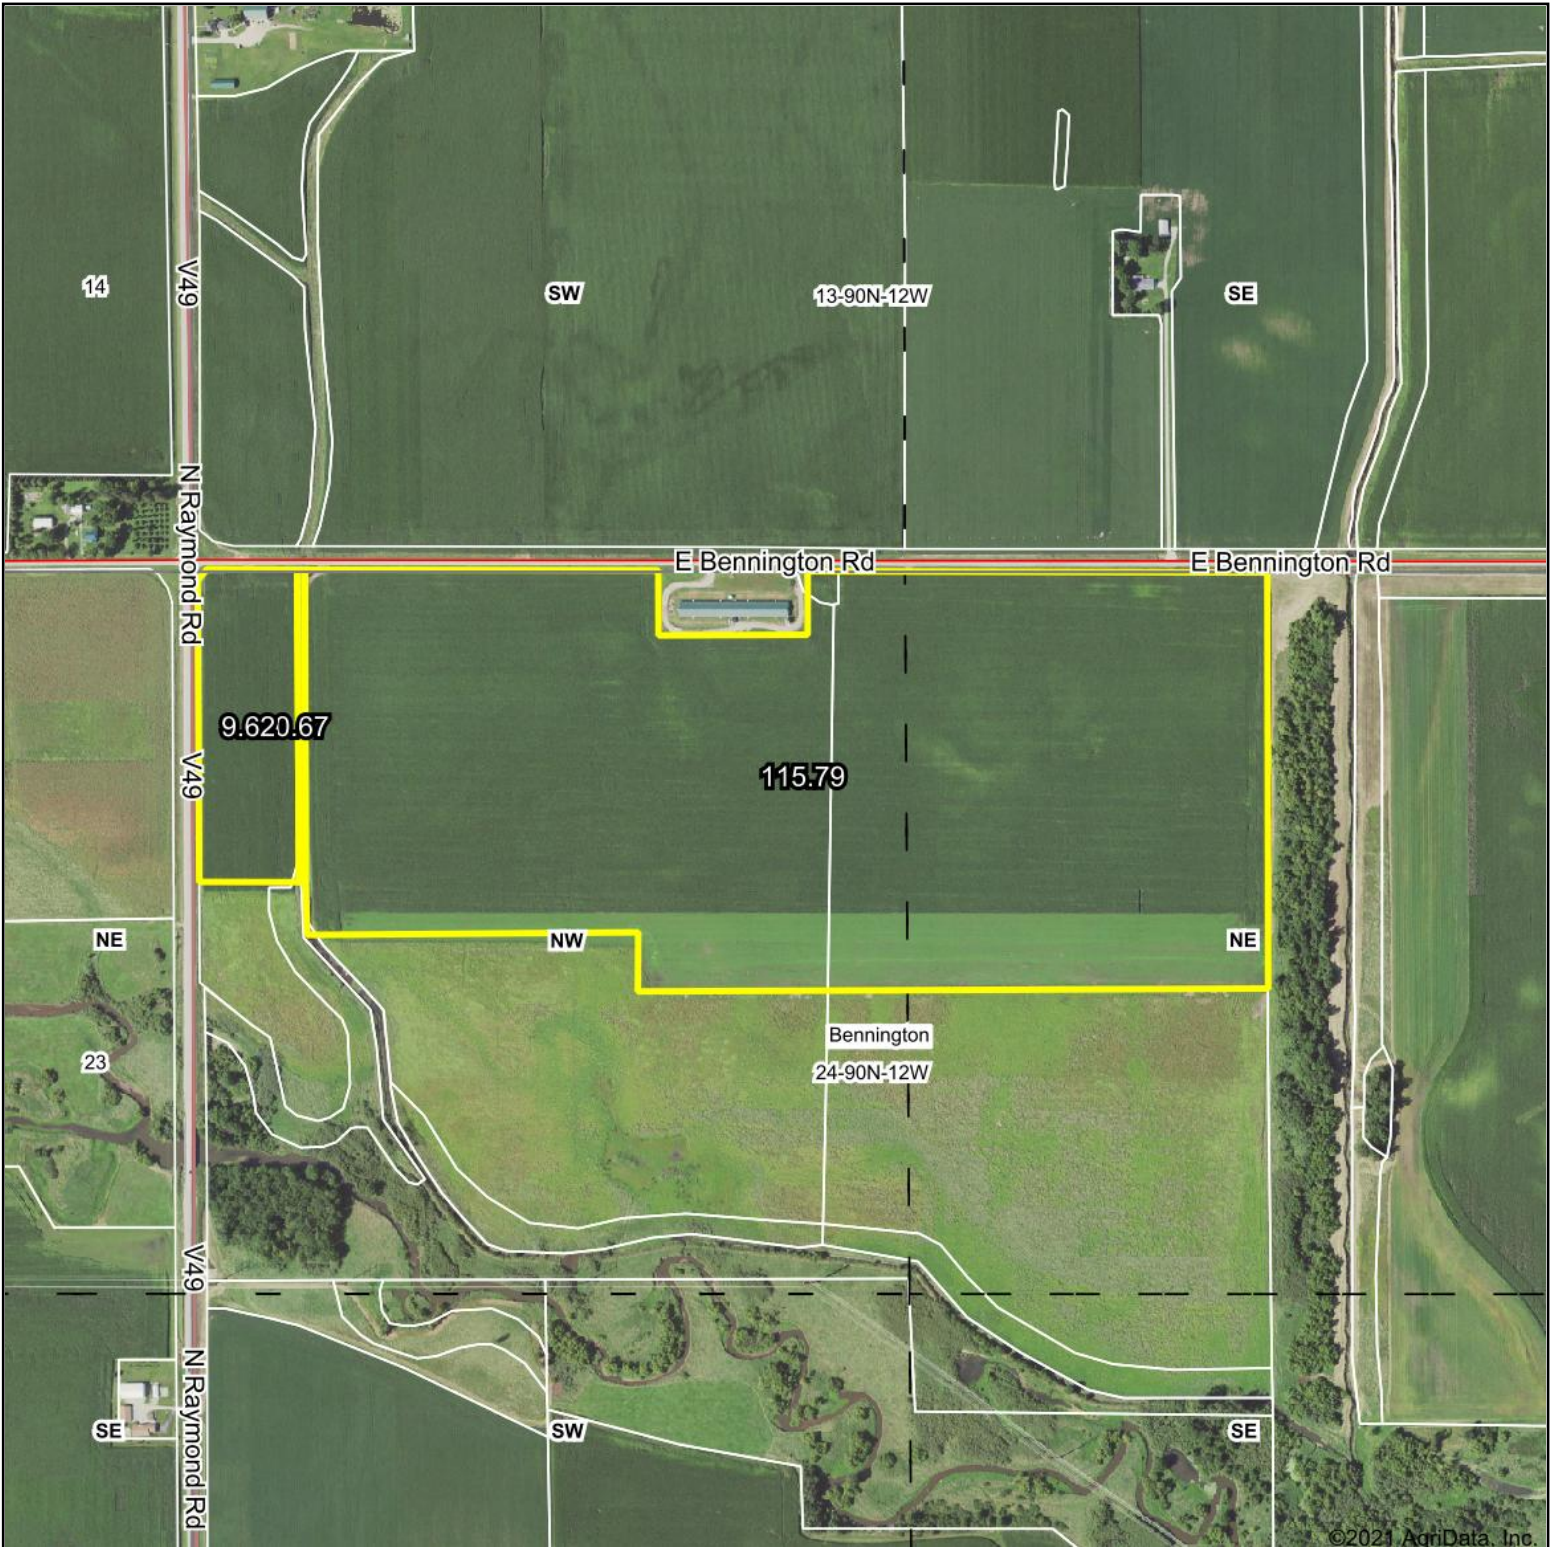

FSA Aerial Map

Map Center: 42° 35' 50.13, -92° 12' 39.83

24-90N-12W
Black Hawk County
Iowa

10/25/2021