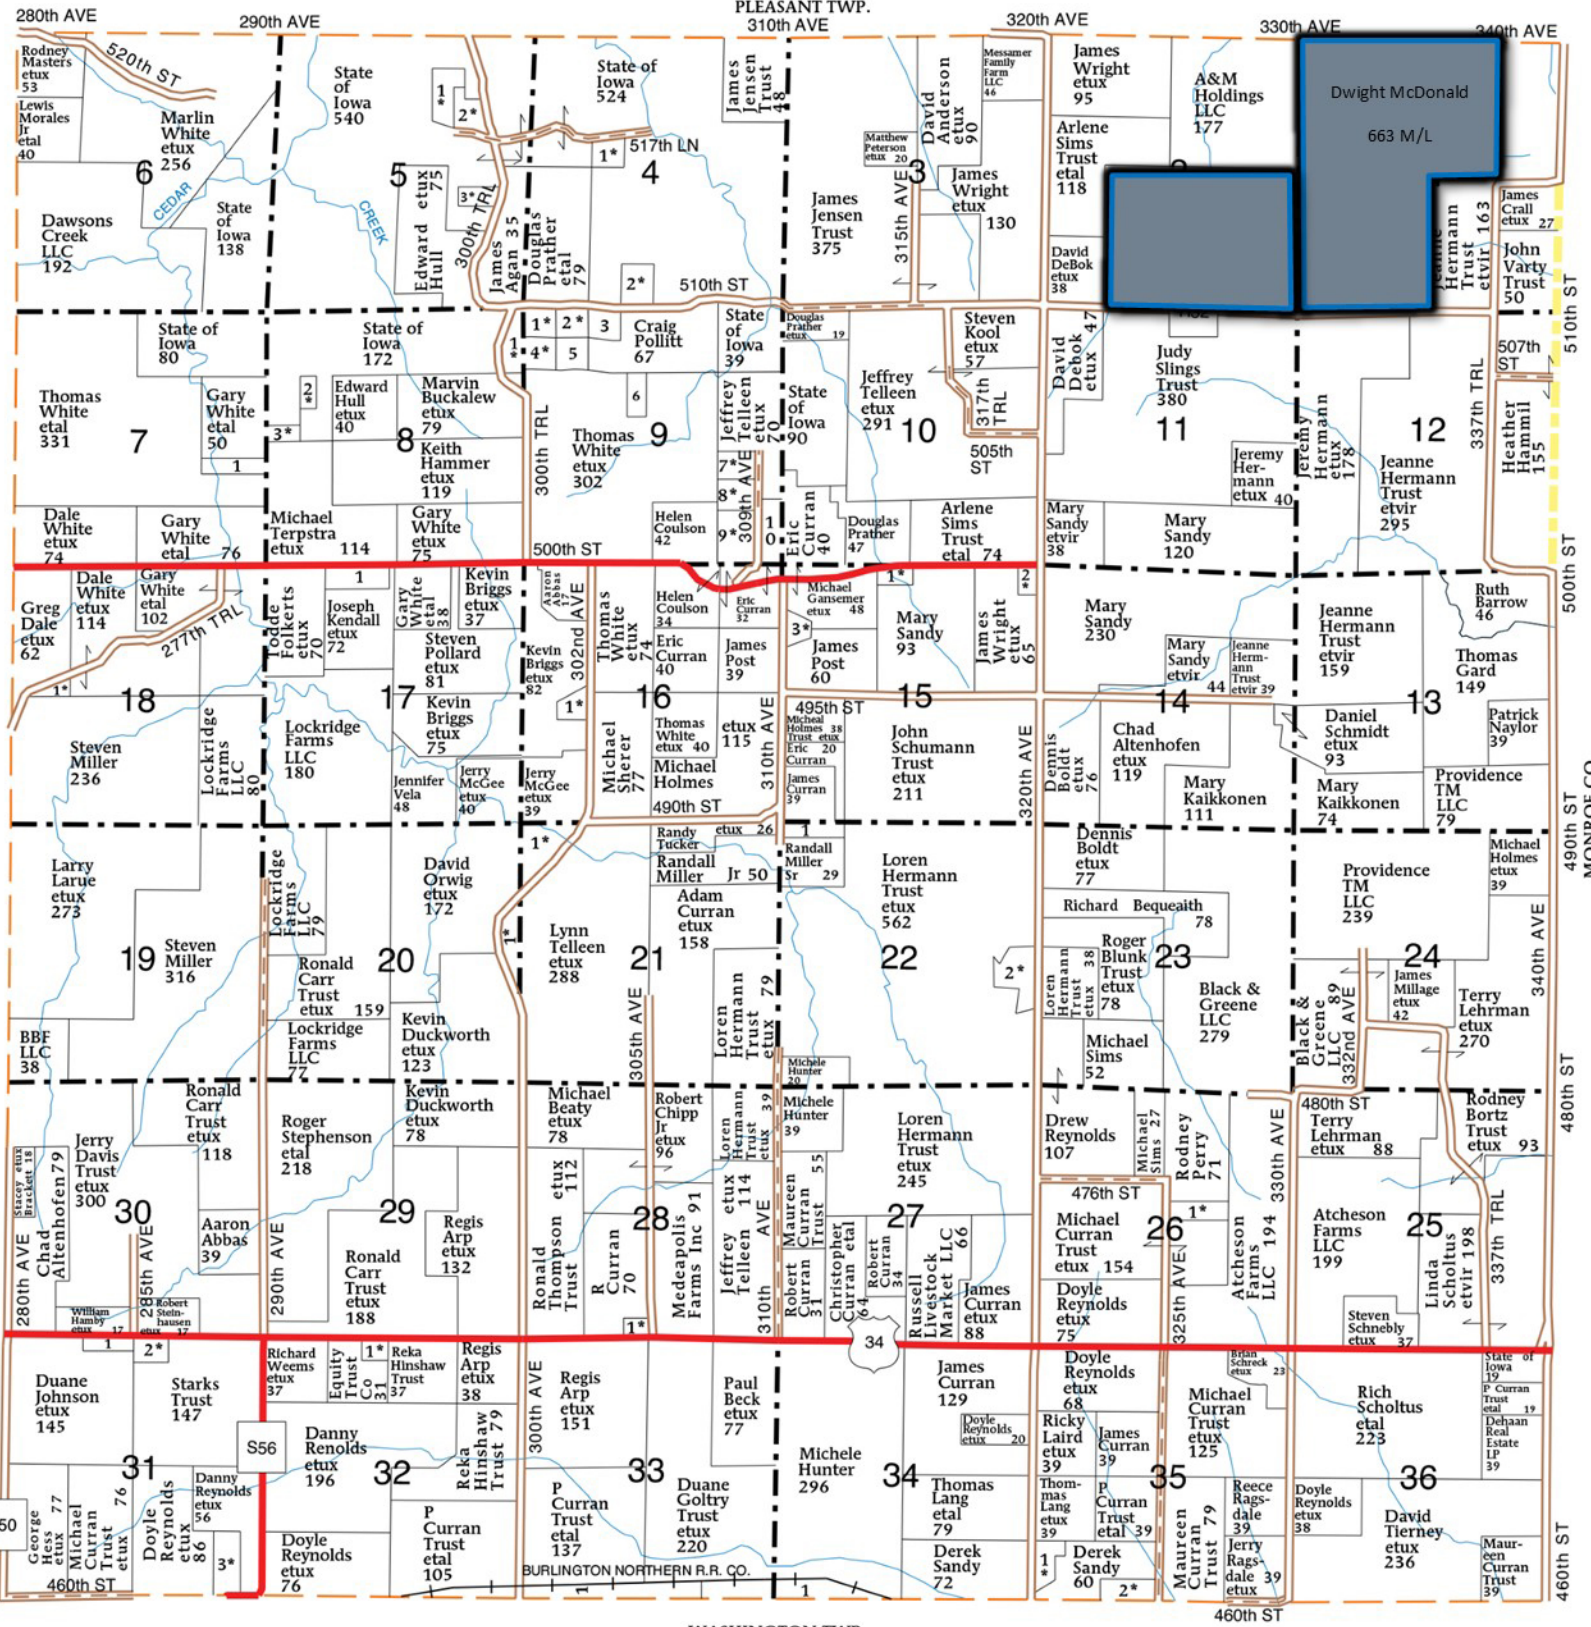

T-72-N

CEDAR PLAT

R-20-W

(Landowners)

WASHINGTON TWP.

460th ST

460th ST

480th ST

490th ST

MONROE CO.

500th ST

510th ST

510th ST