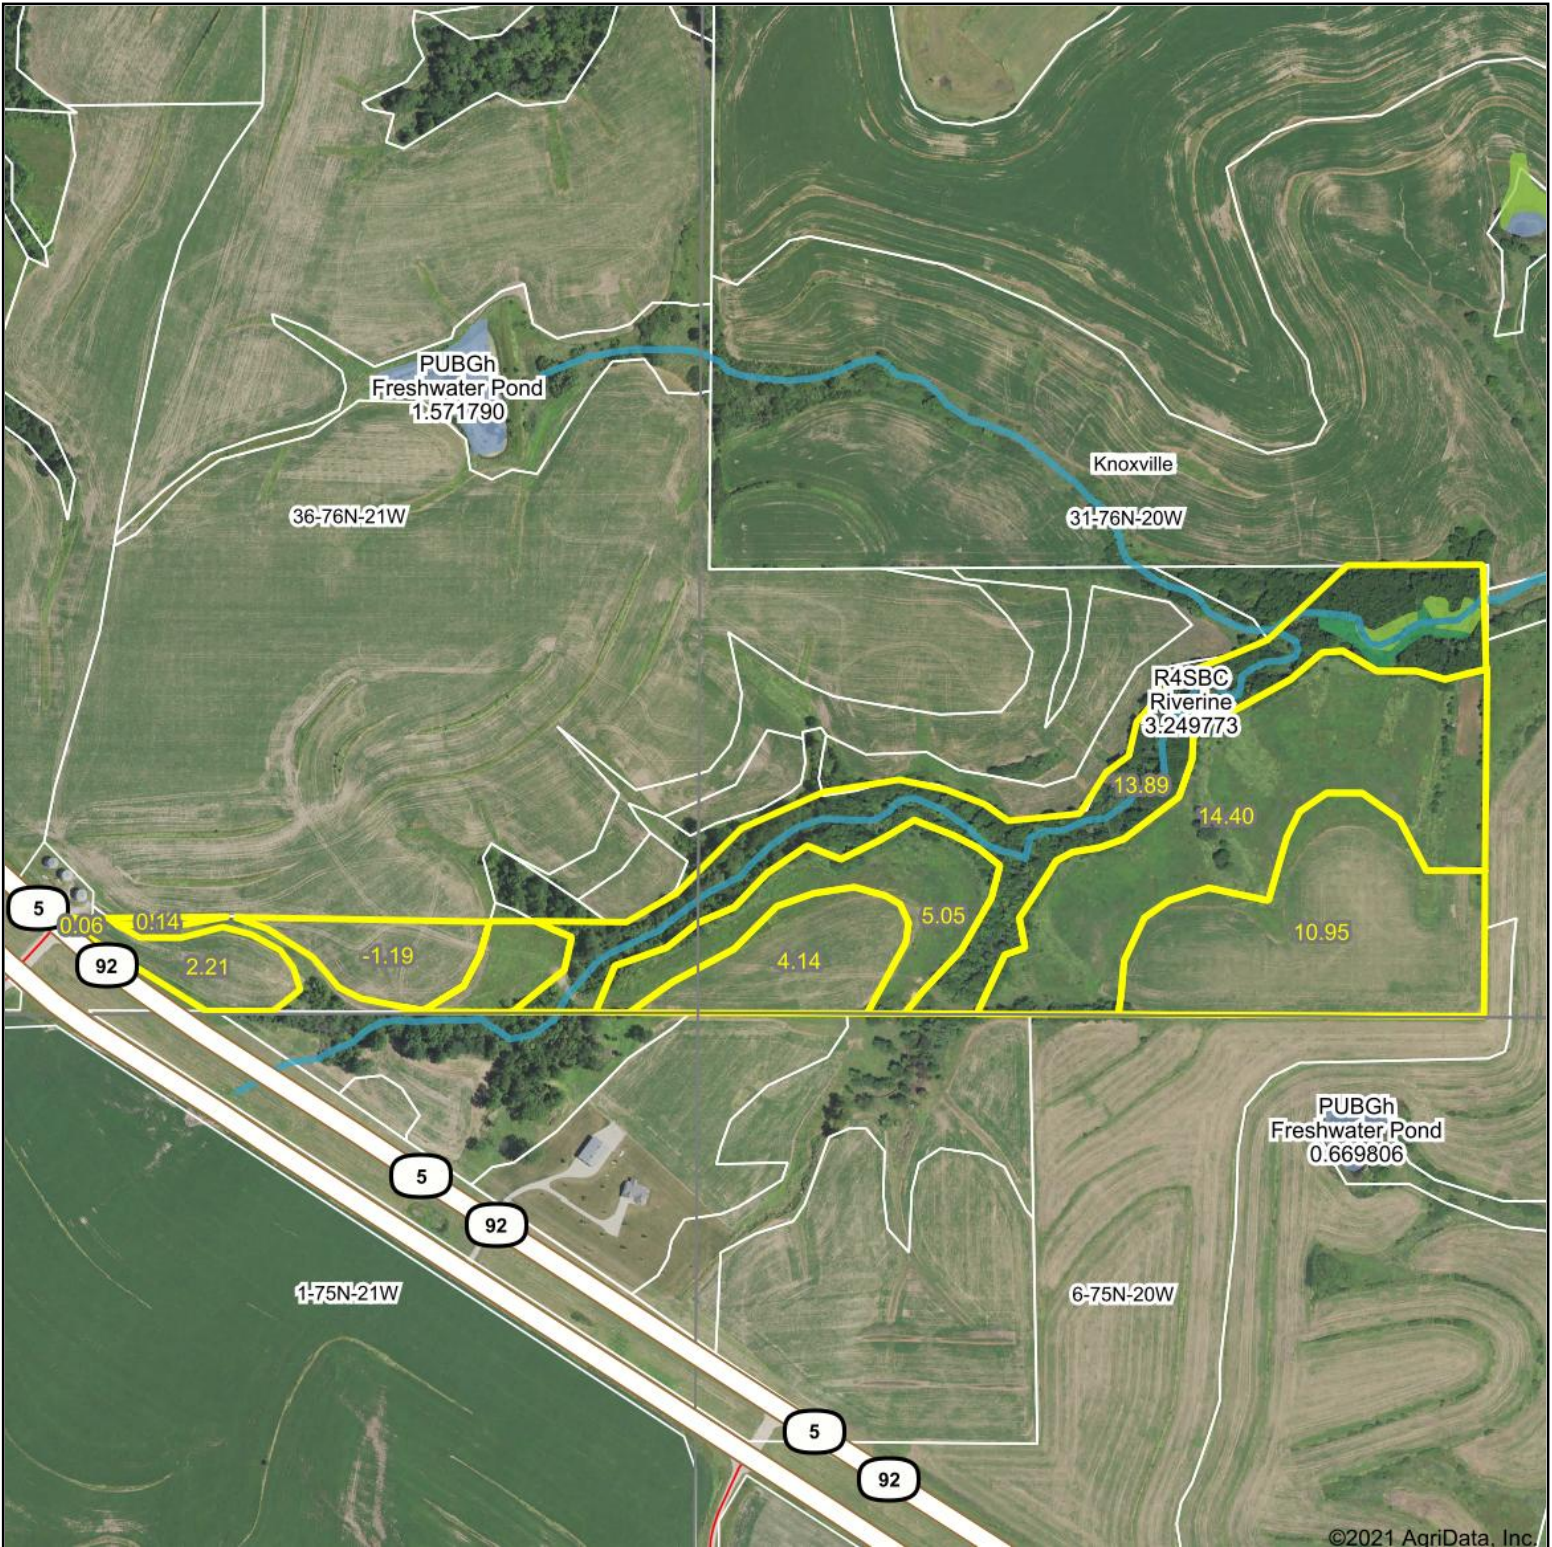

# FSA Map

©2021 AgriData, Inc.

Map Center: 41° 20.2138', -93° 12.7946'

**31-76N-20W**  
**Marion County**  
**Iowa**

11/1/2021

Field borders provided by Farm Service Agency as of 5/21/2008.