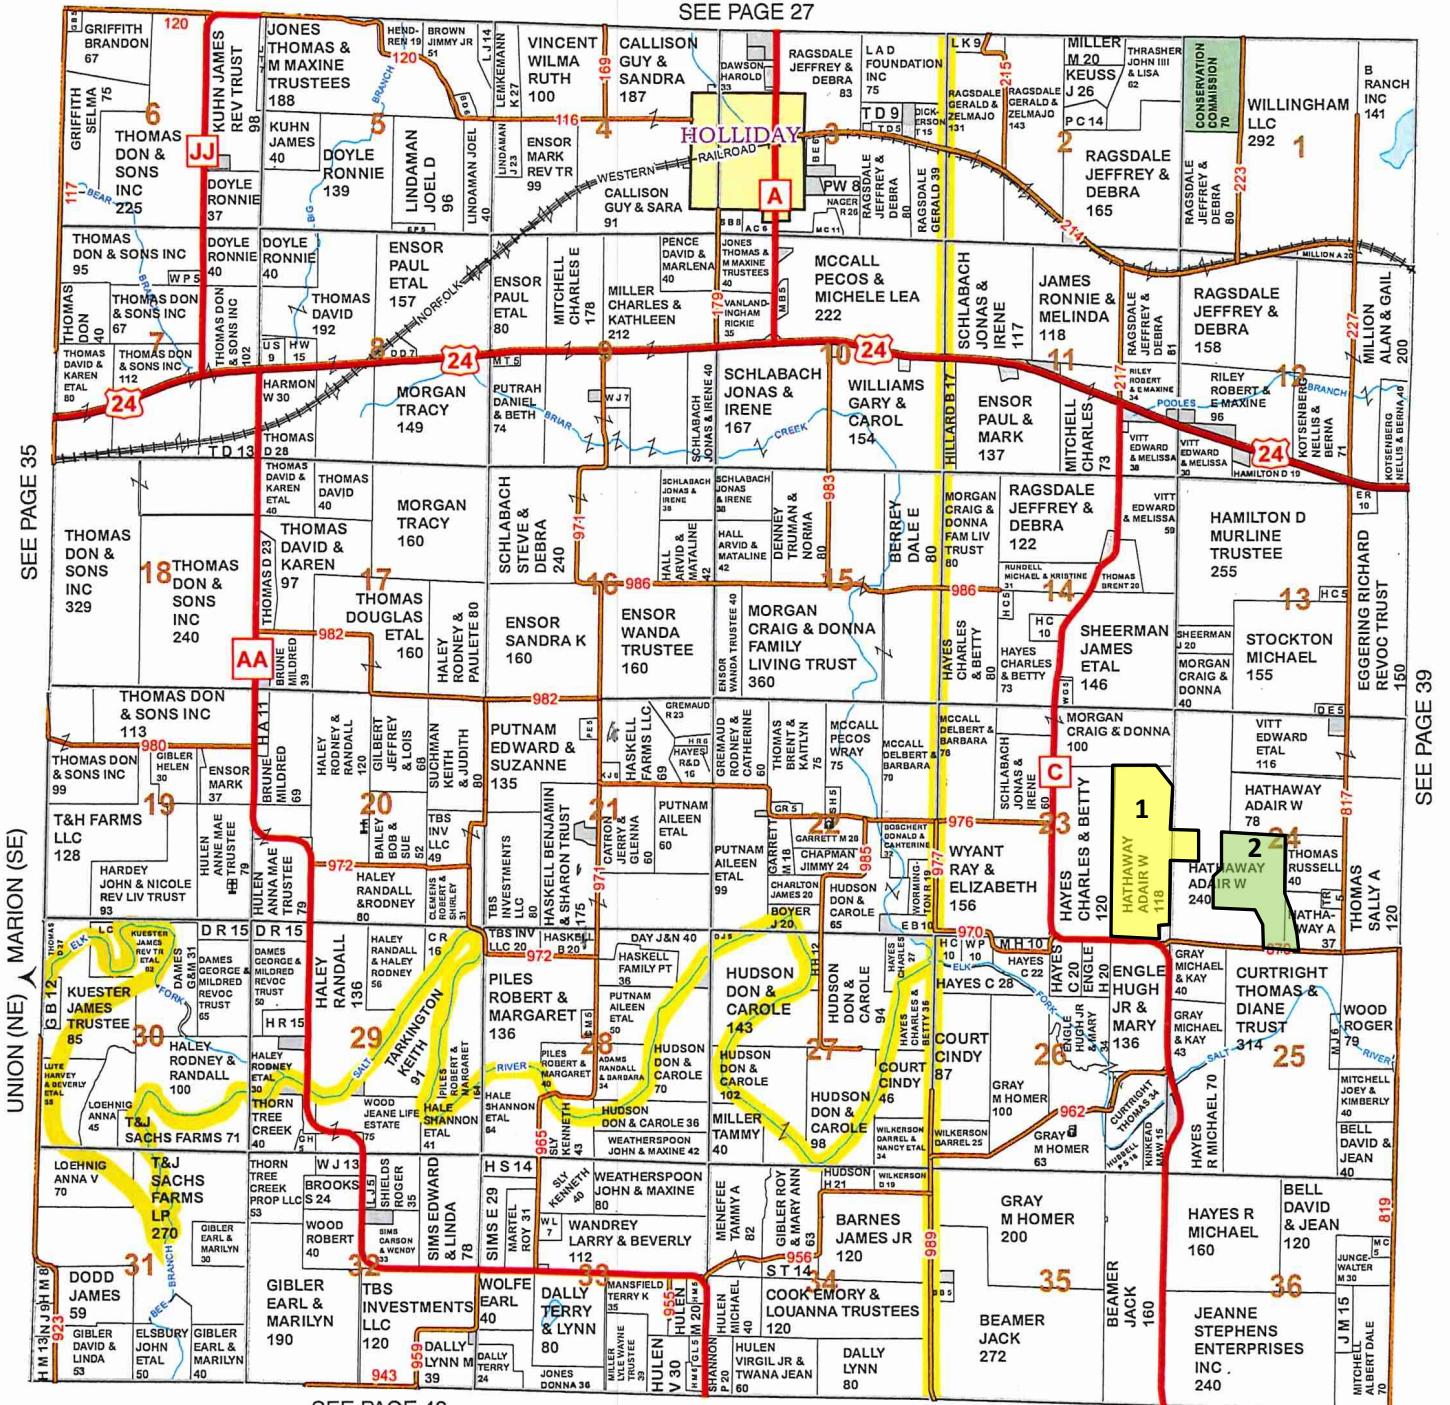

Marion (SE), Jackson (WC)
Union (NE)

Township 54N - Range 11W

Copyright © 2014 Mapping Solutions

SEE PAGE 27

SEE PAGE 49

UNION (NE) JACKSON (WC)