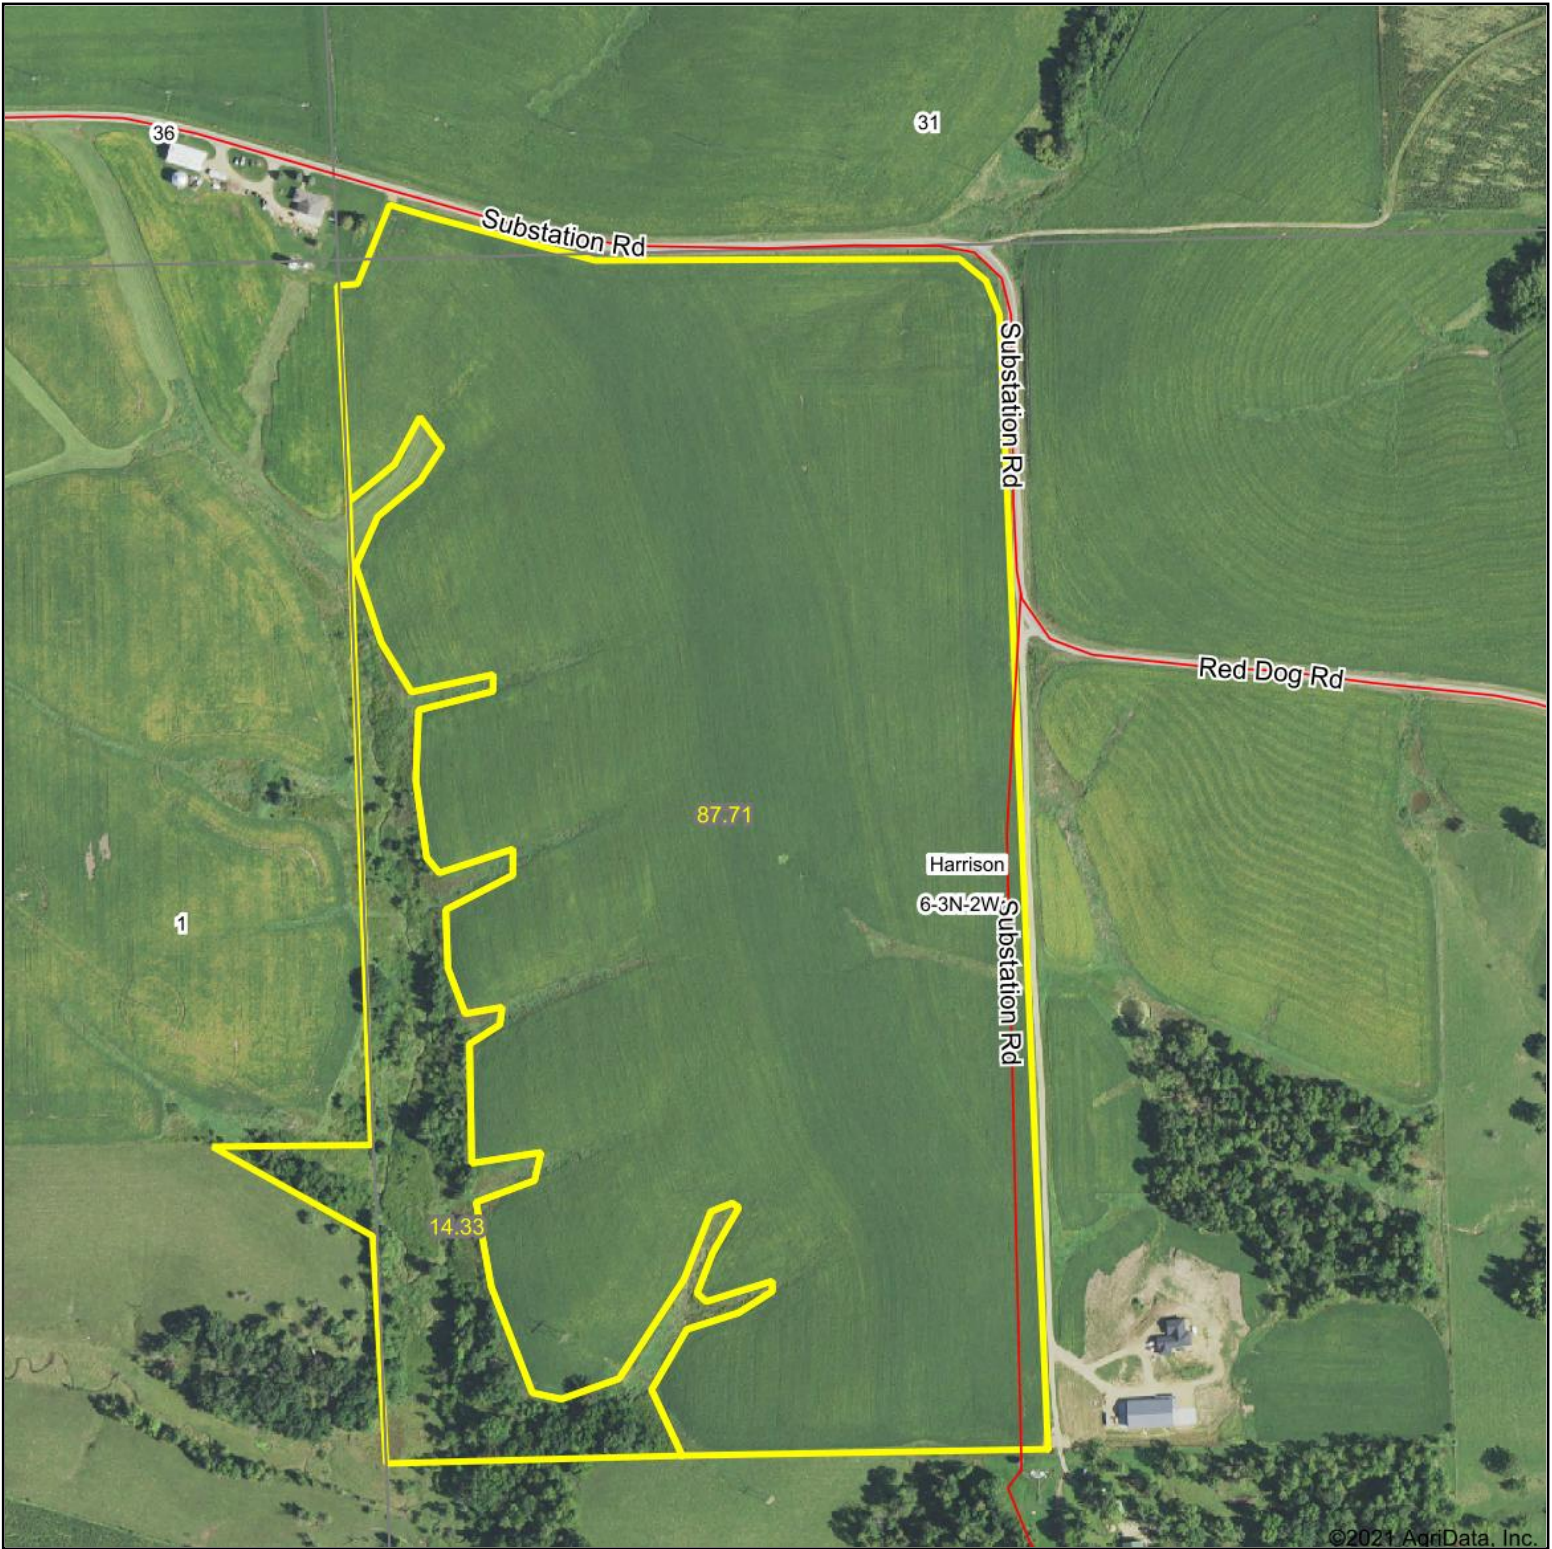

Aerial Map

Map Center: 42° 45' 58.48, -90° 39' 31.15

6-3N-2W
Grant County
Wisconsin

10/19/2021

© AgriData, Inc. 2021 www.AgriDataInc.com