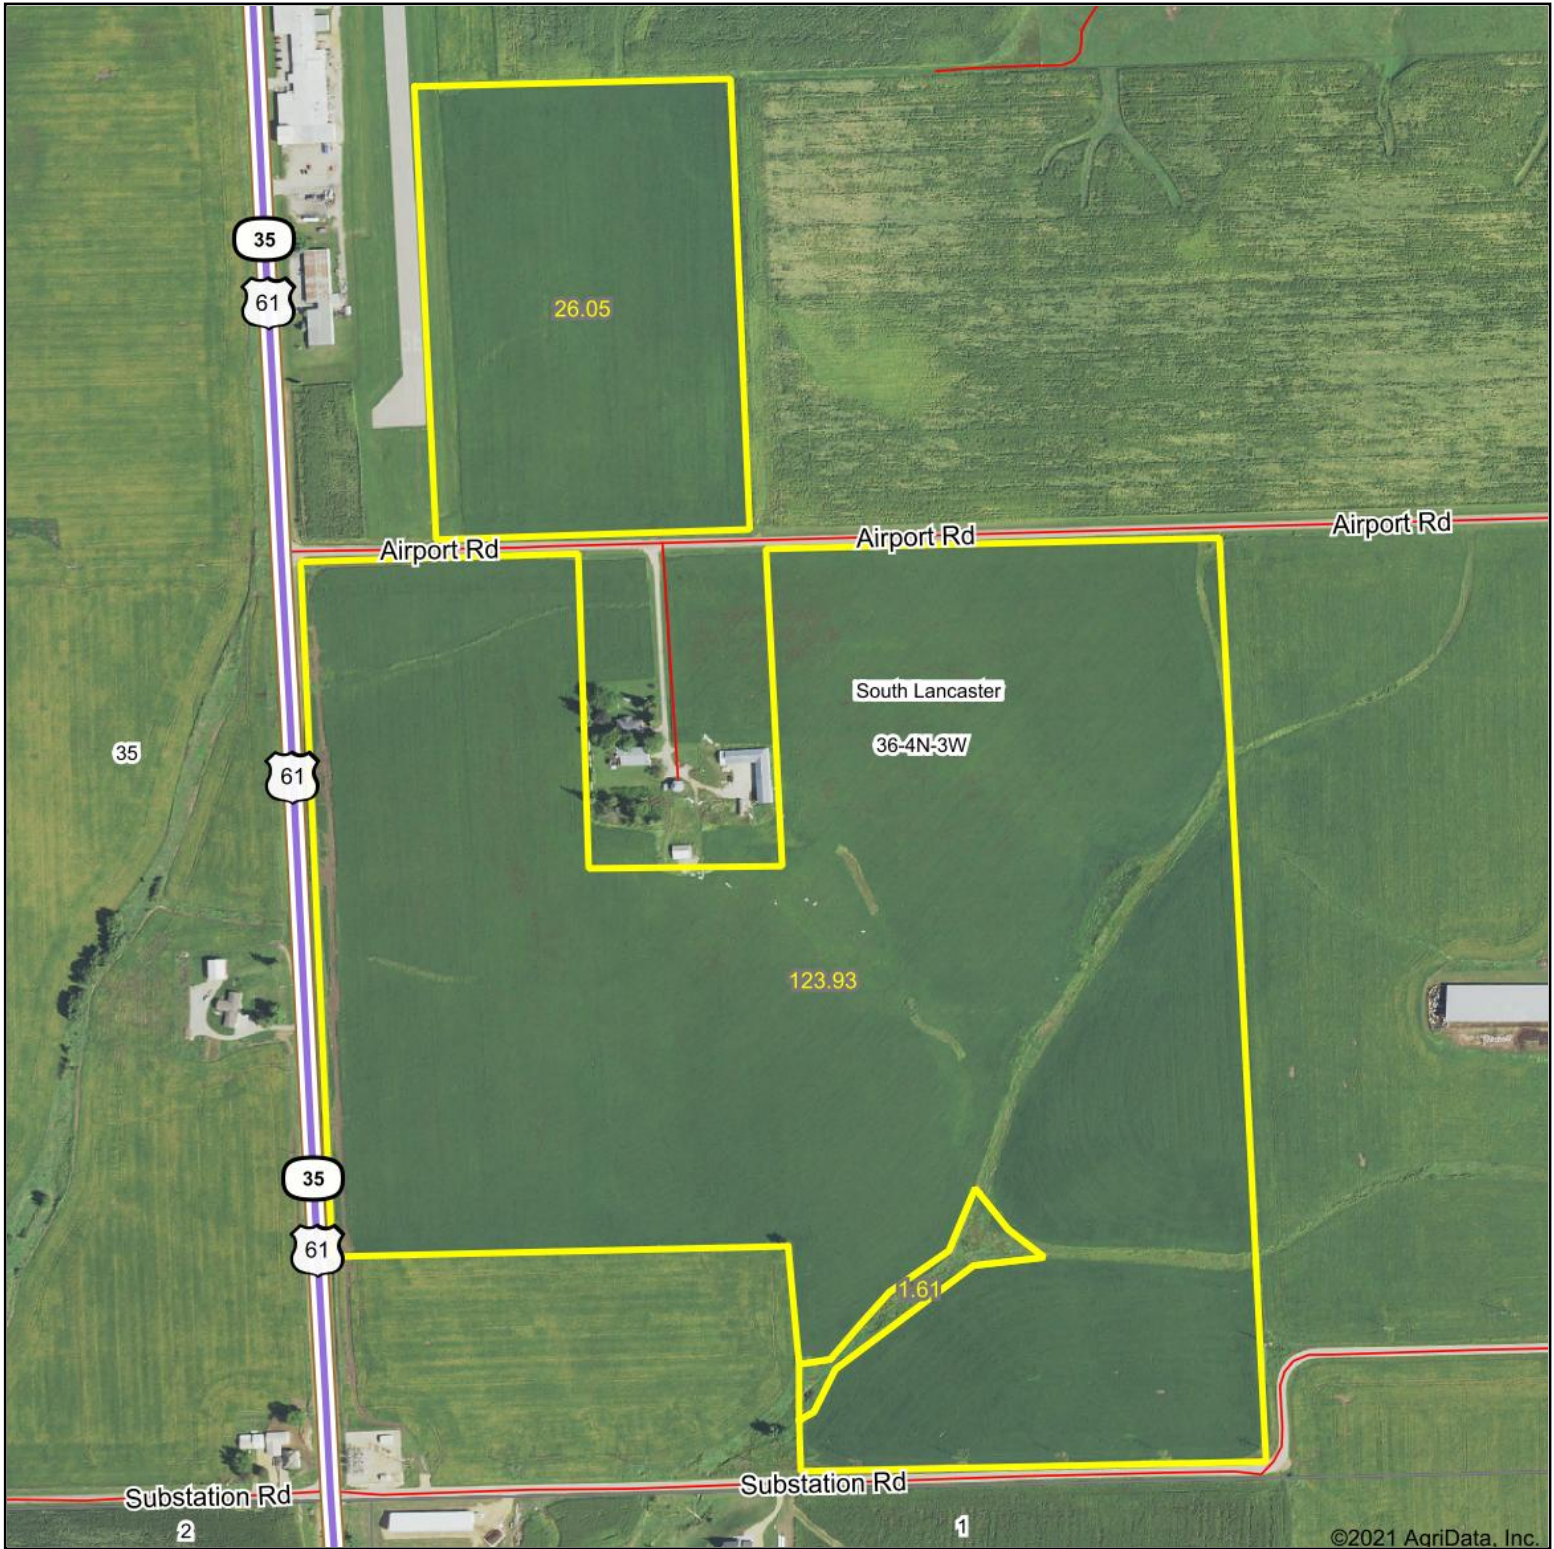

Aerial Map

©2021 AgriData, Inc.

Map Center: 42° 46' 30.79, -90° 40' 38.07

36-4N-3W
Grant County
Wisconsin

10/19/2021

© AgriData, Inc. 2021 www.AgriDataInc.com