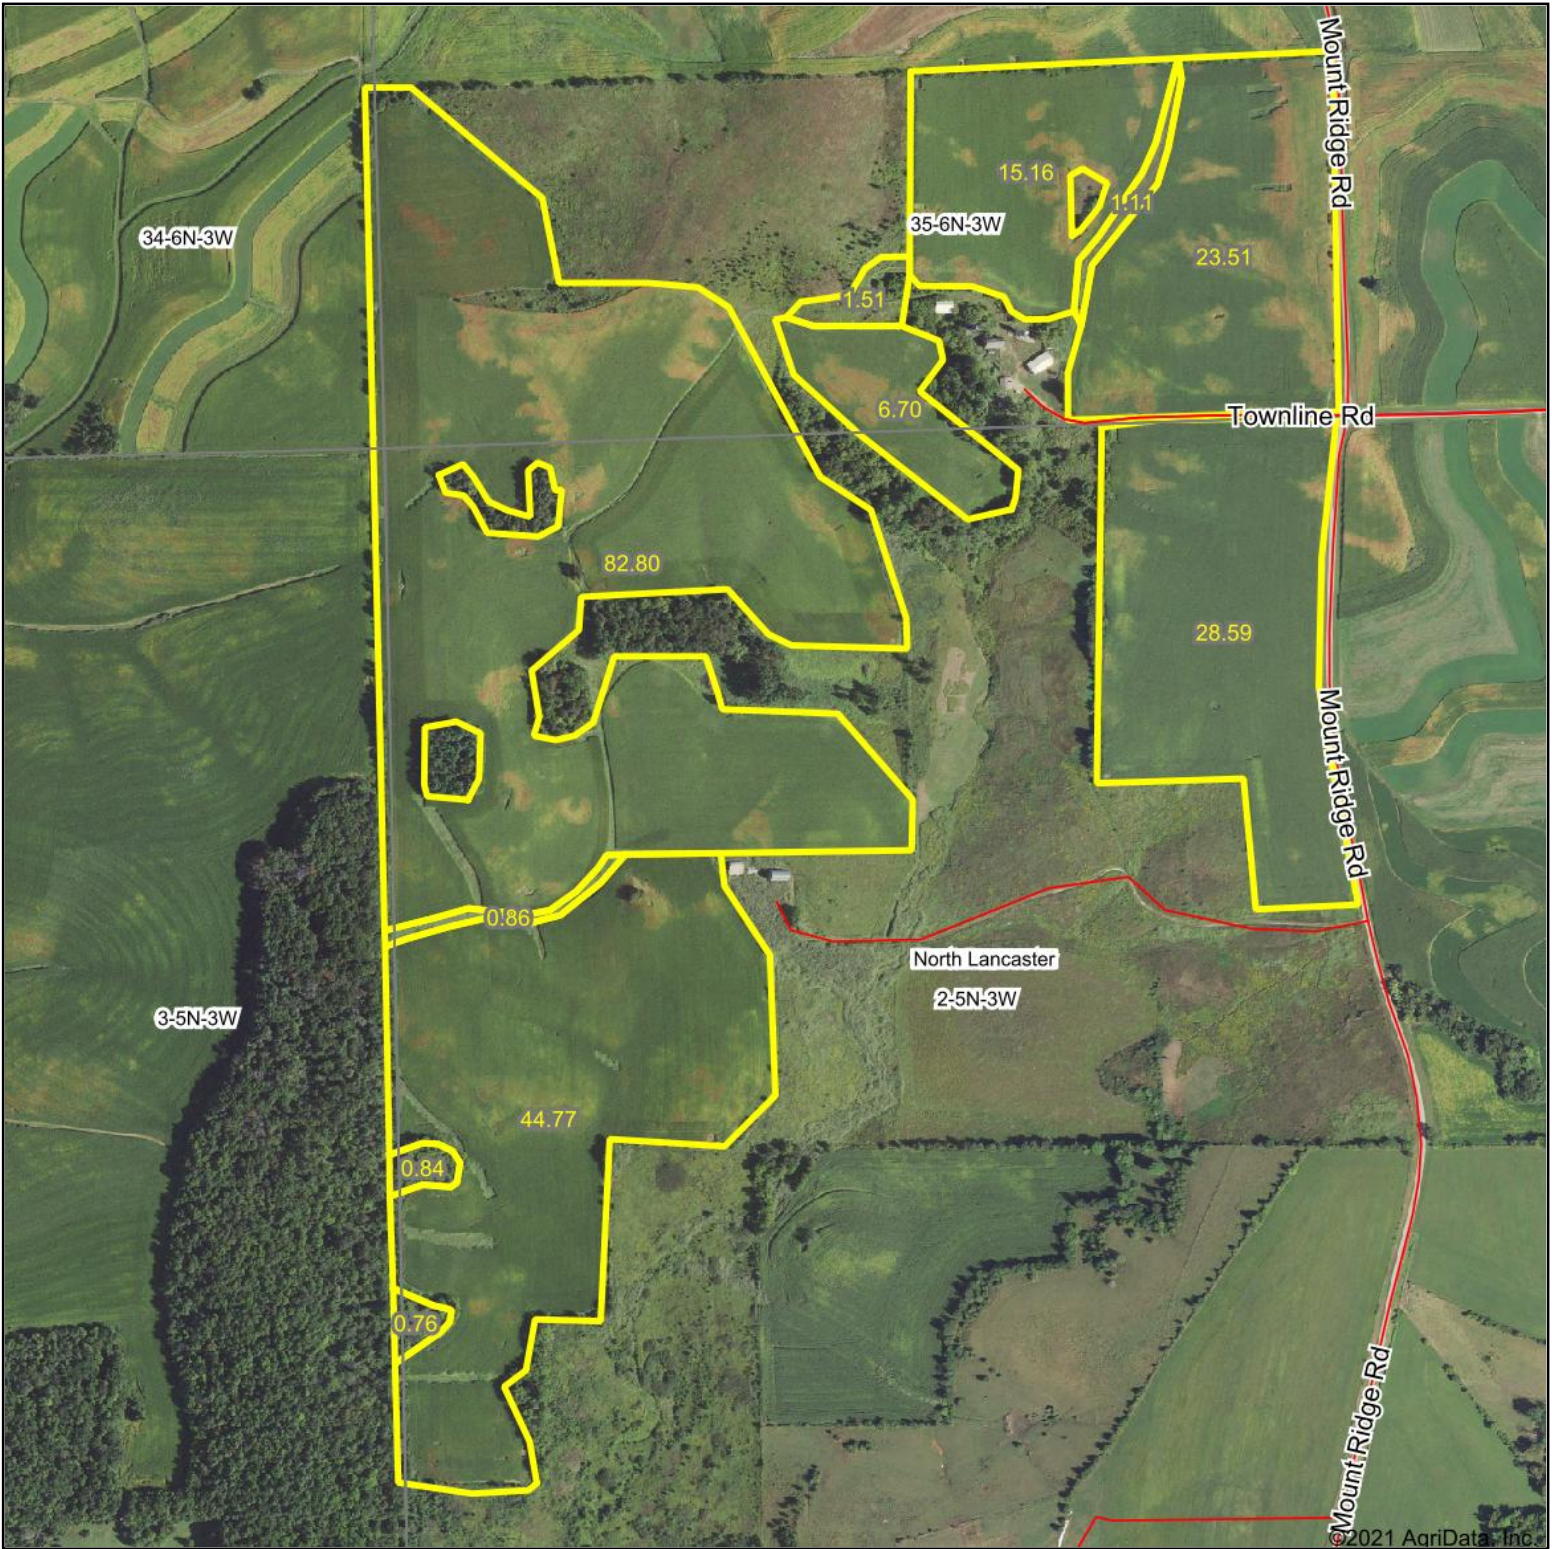

Aerial Map

Map Center: 42° 56' 28.35, -90° 41' 59.5

2-5N-3W
Grant County
Wisconsin

9/19/2021

© AgriData, Inc. 2021 www.AgriDataInc.com