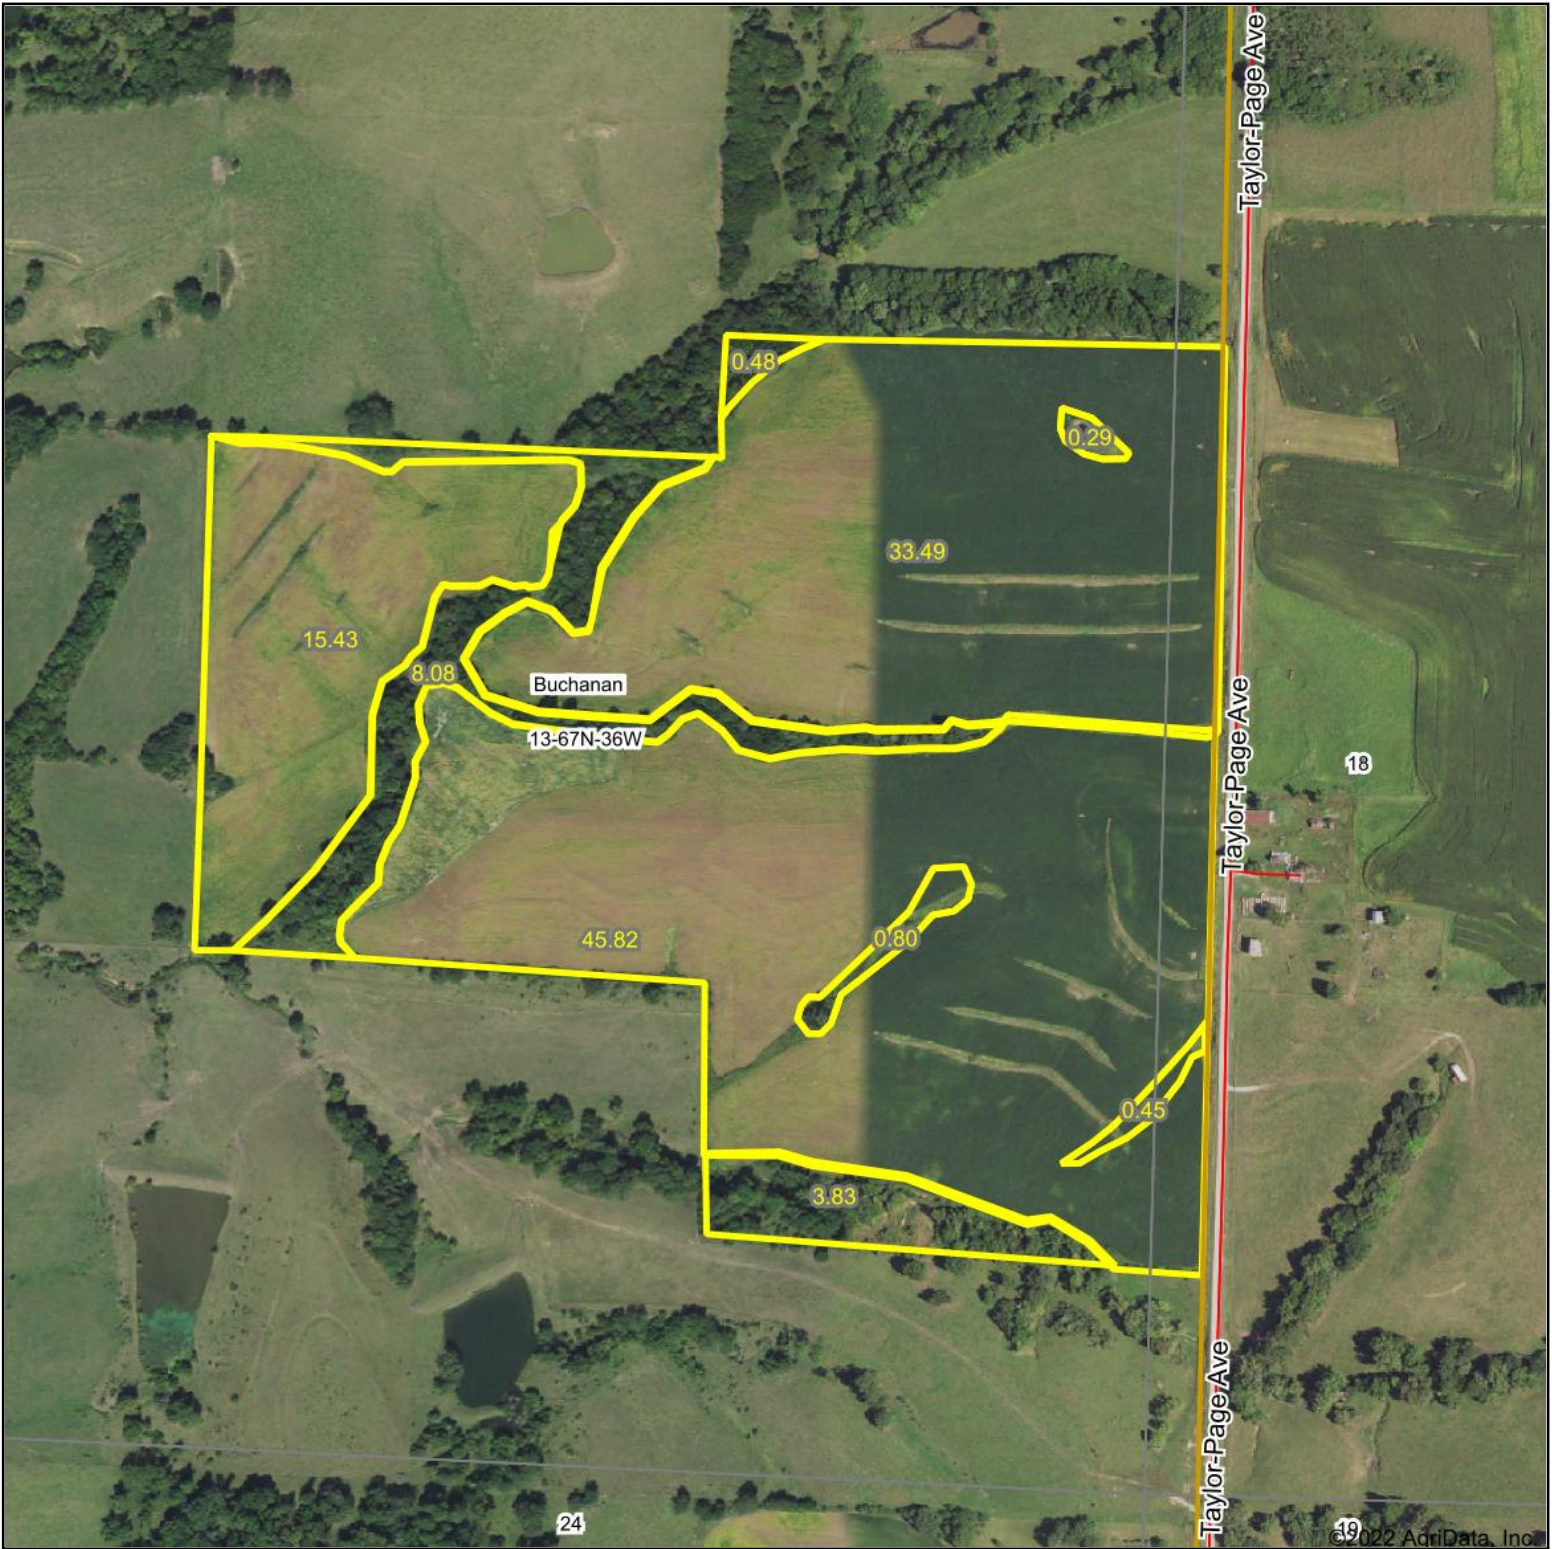

Aerial Map

PC PEOPLES[™]
COMPANY
INNOVATIVE. REAL ESTATE. SOLUTIONS.

Map Center: 40° 36' 40.91, -94° 55' 8.27

13-67N-36W
Page County
Iowa

1/20/2022

Maps Provided By:
surety[®]
CUSTOMIZED ONLINE MAPPING
© AgriData, Inc. 2021 www.AgriDataInc.com