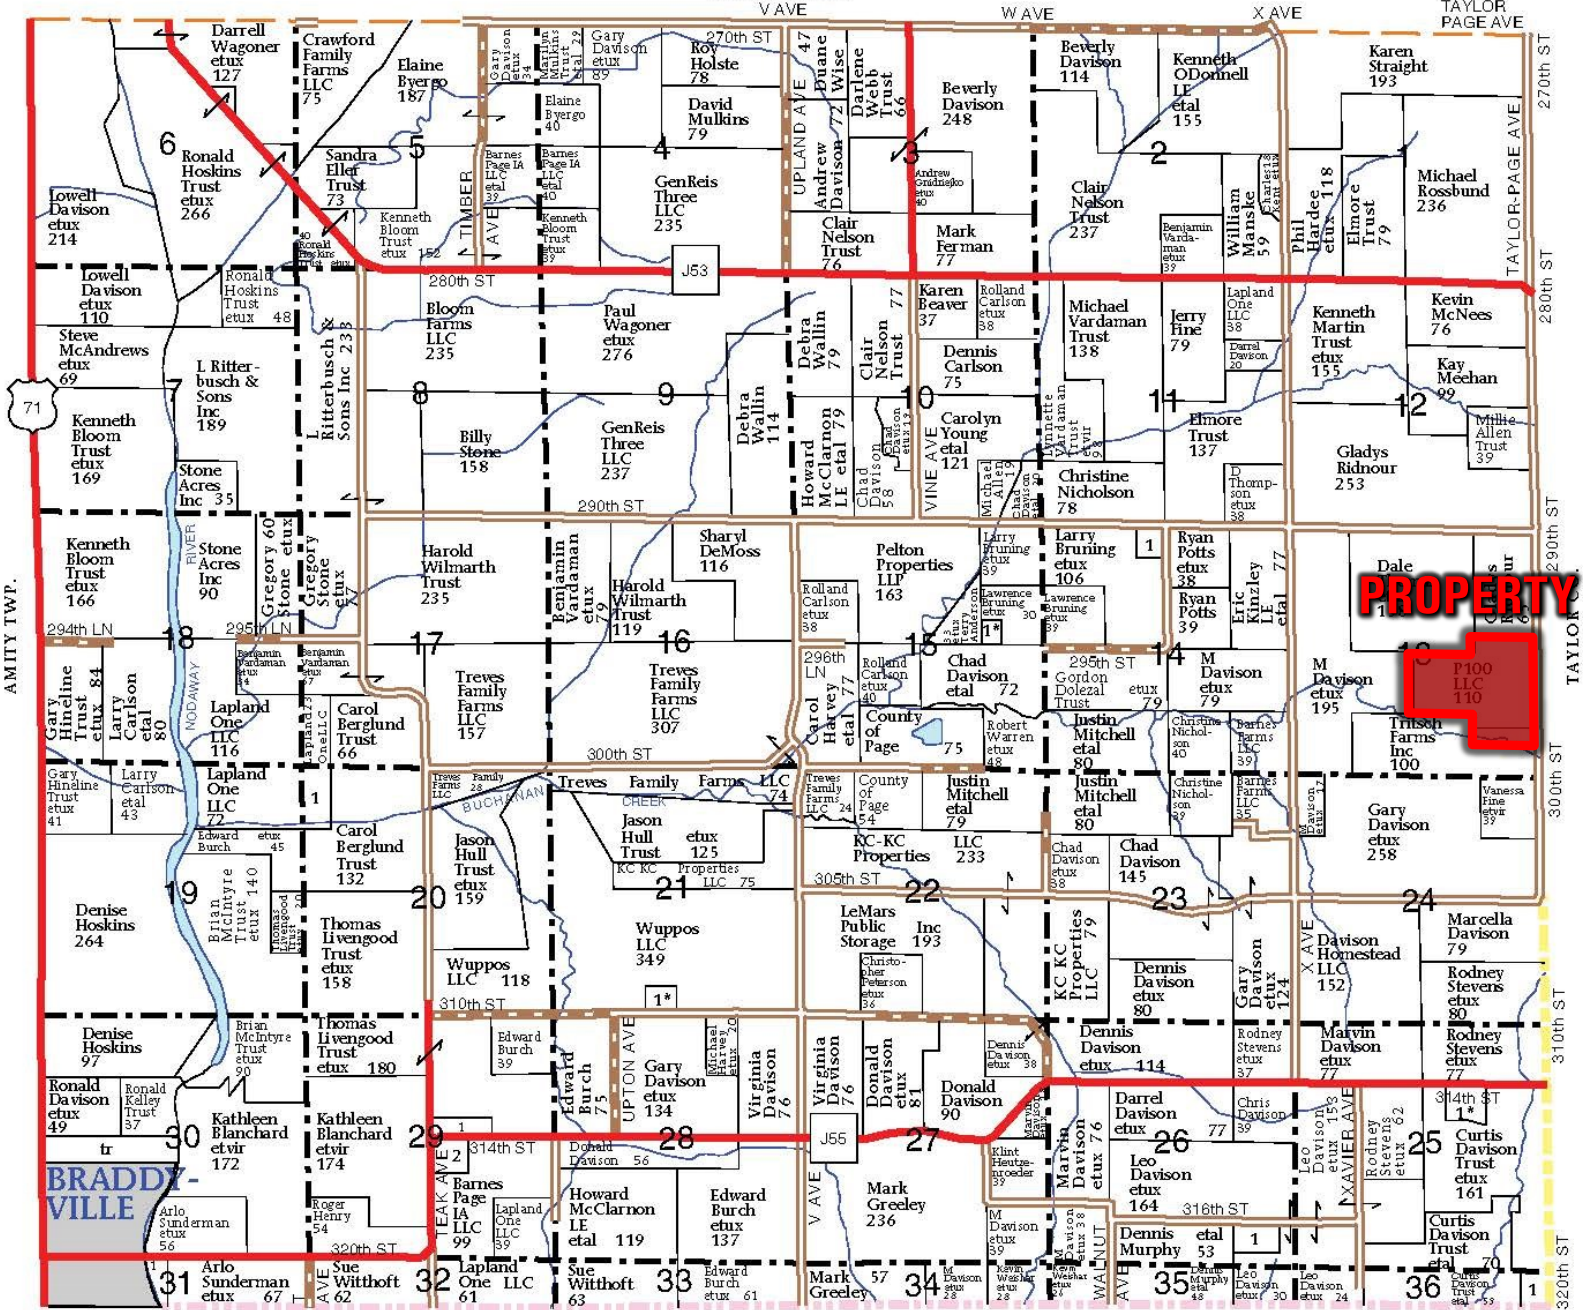

T-67-N

BUCHANAN PLAT

R-36-W

(Landowners)

EAST RIVER TWP.

AMITY TWP.

TAYLOR PAGE AVE
270th ST
280th ST
290th ST
300th ST
310th ST
320th ST

NODAWAY CO., MO