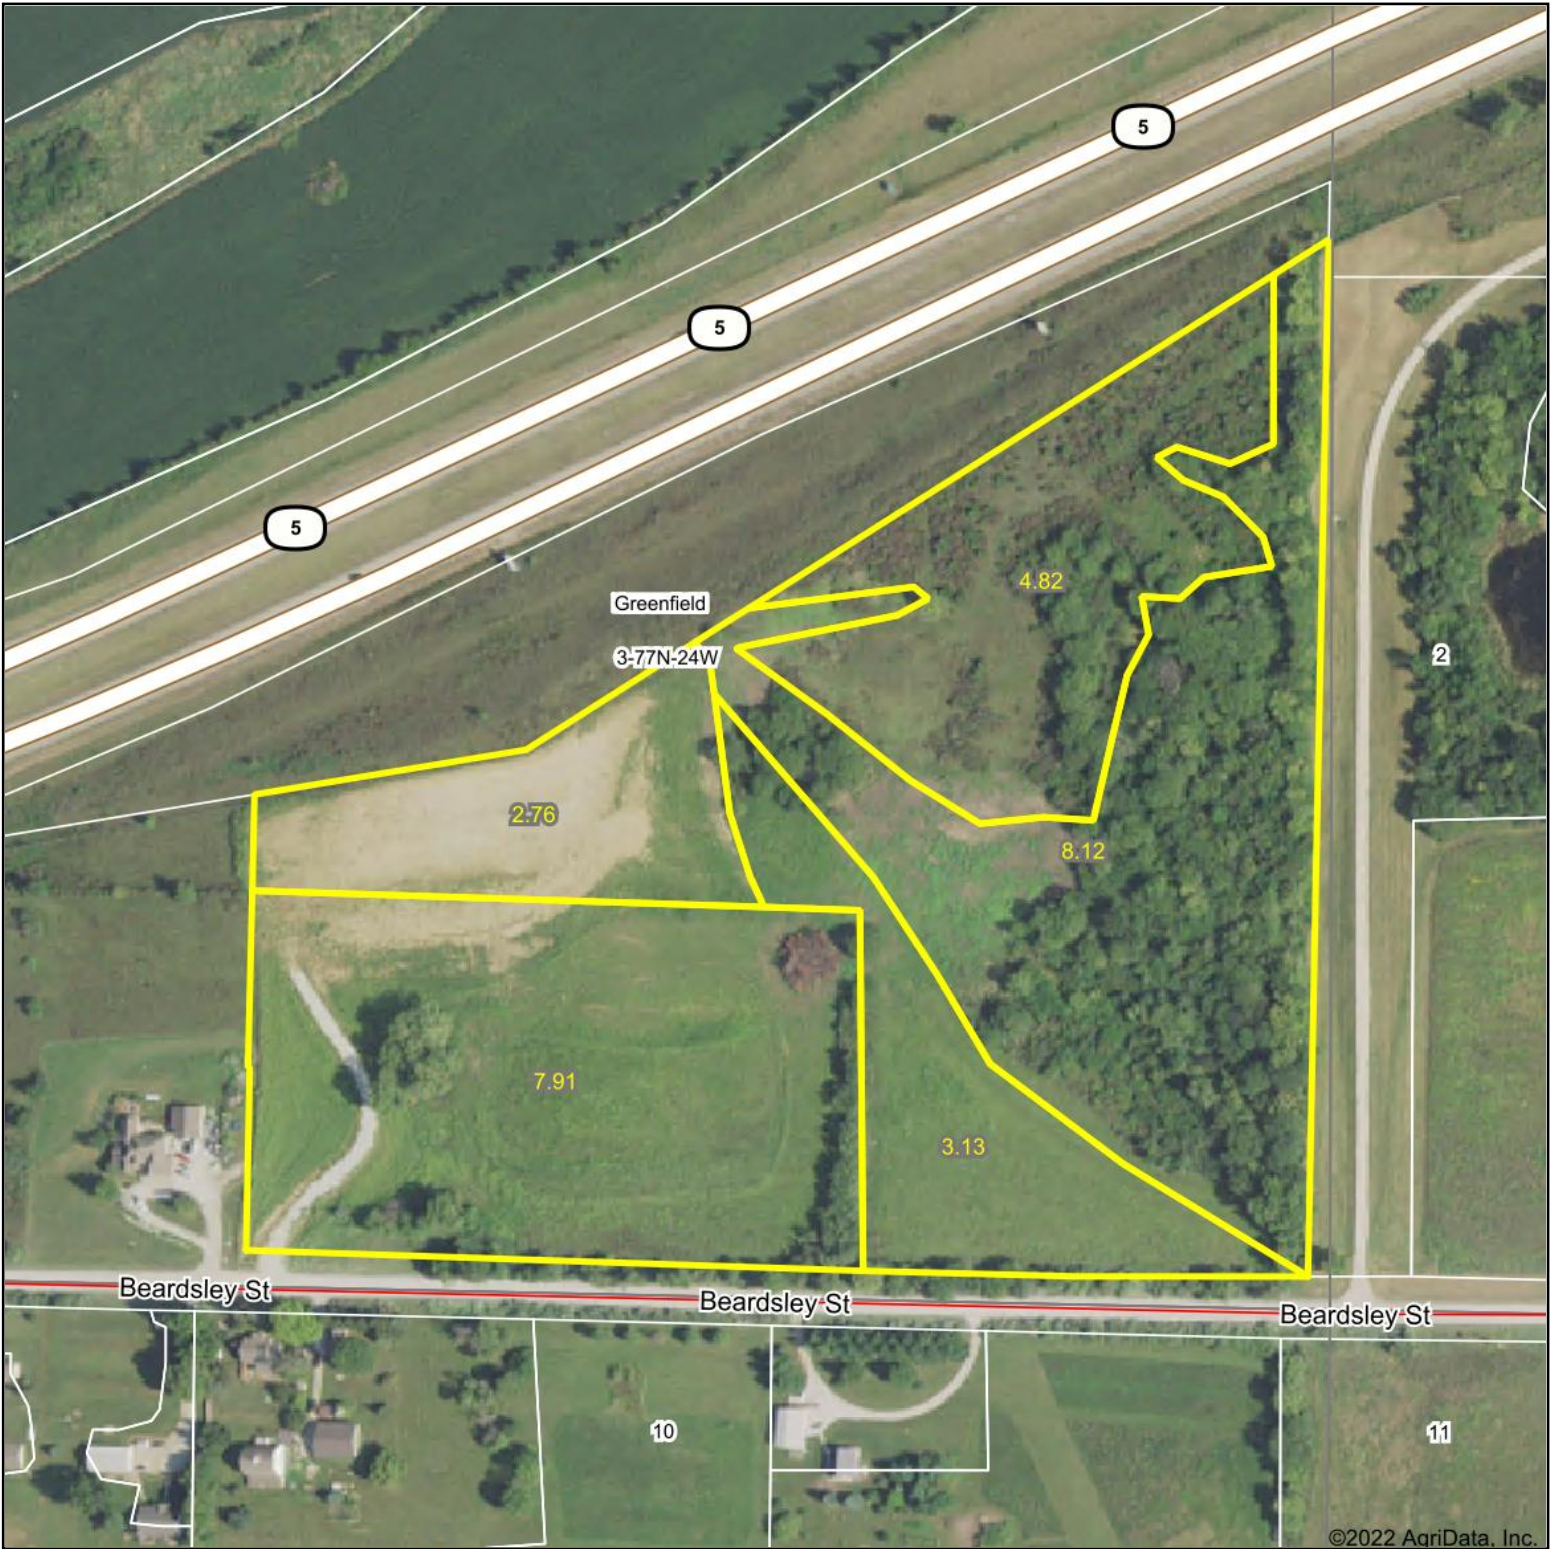

Aerial Map

Map Center: 41° 29.943', -93° 35.9467'

3-77N-24W
Warren County
Iowa

1/31/2022

© AgriData, Inc. 2021 www.AgriDataInc.com

Field borders provided by Farm Service Agency as of 5/21/2008.