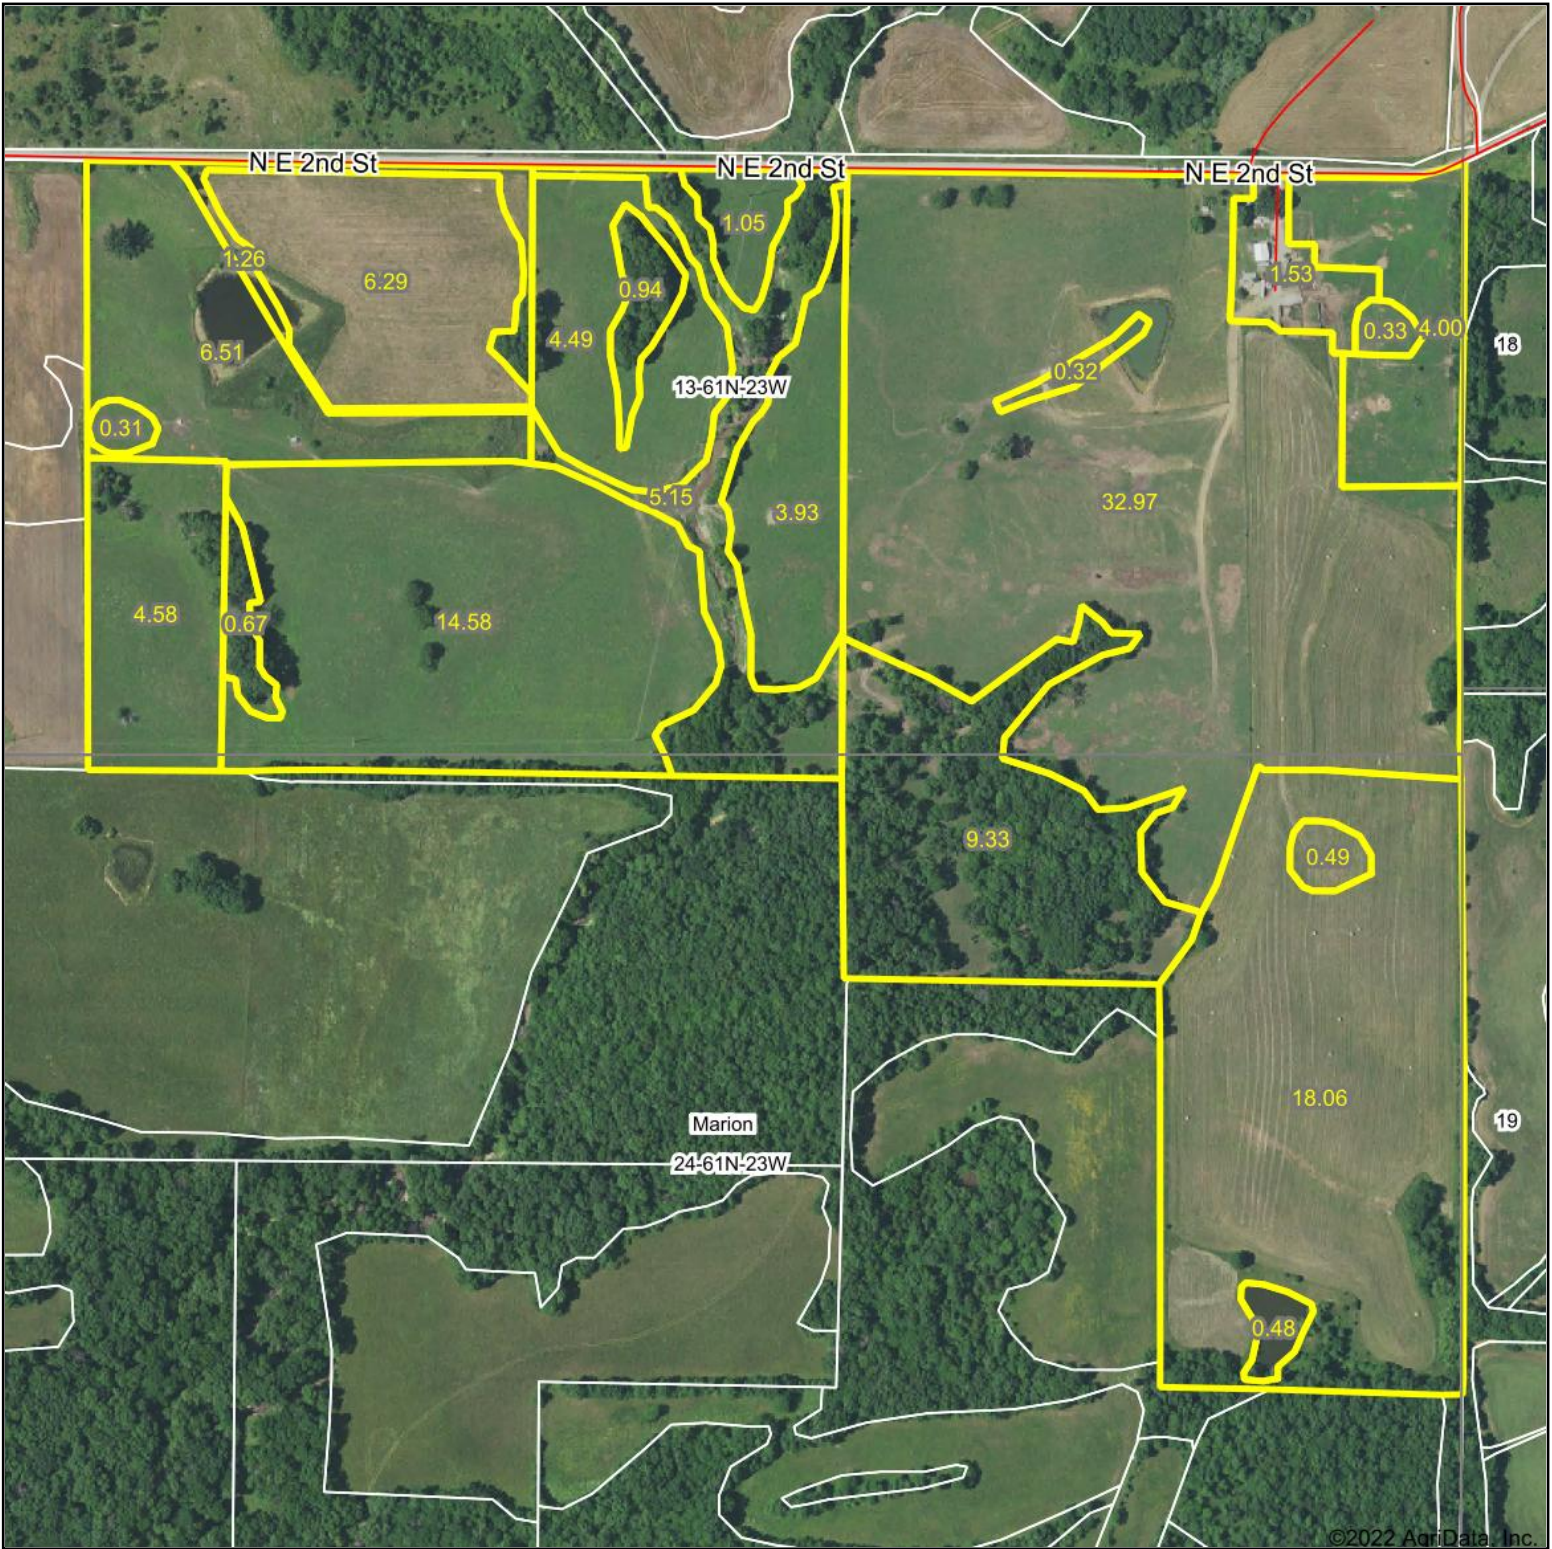

Aerial Map

©2022 AgriData, Inc.

Map Center: 40° 4' 33.5, -93° 25' 43.16

24-61N-23W
Grundy County
Missouri

1/14/2022

Field borders provided by Farm Service Agency as of 5/21/2008.