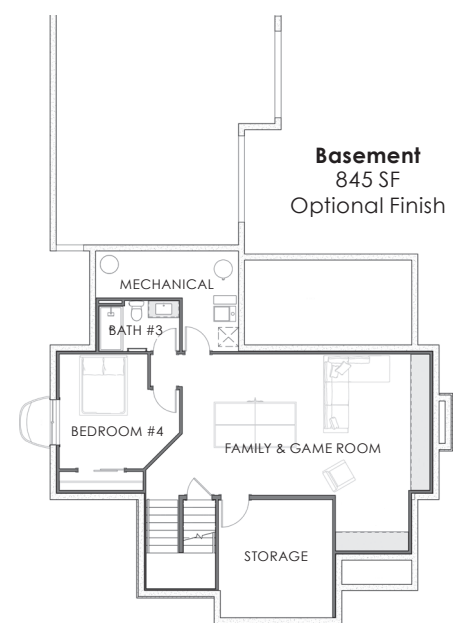

515.309.0703 | info@groundbreakerhomes.com | GroundBreakerHomes.com