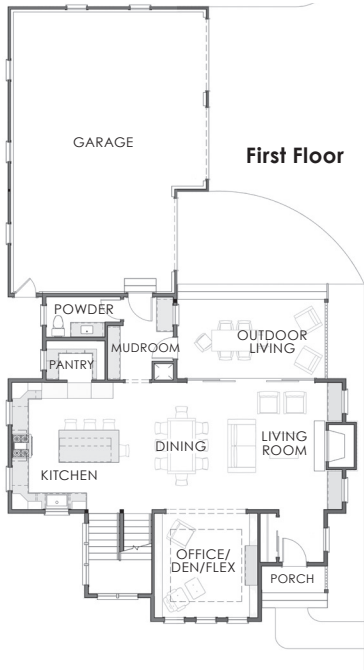

515.309.0703 | info@groundbreakerhomes.com | GroundBreakerHomes.com