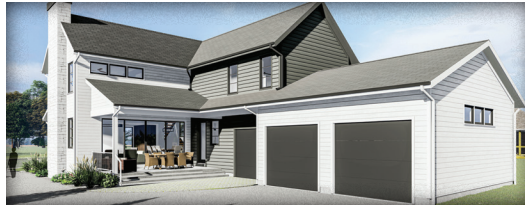

THE FRANKLIN FARMHOUSE