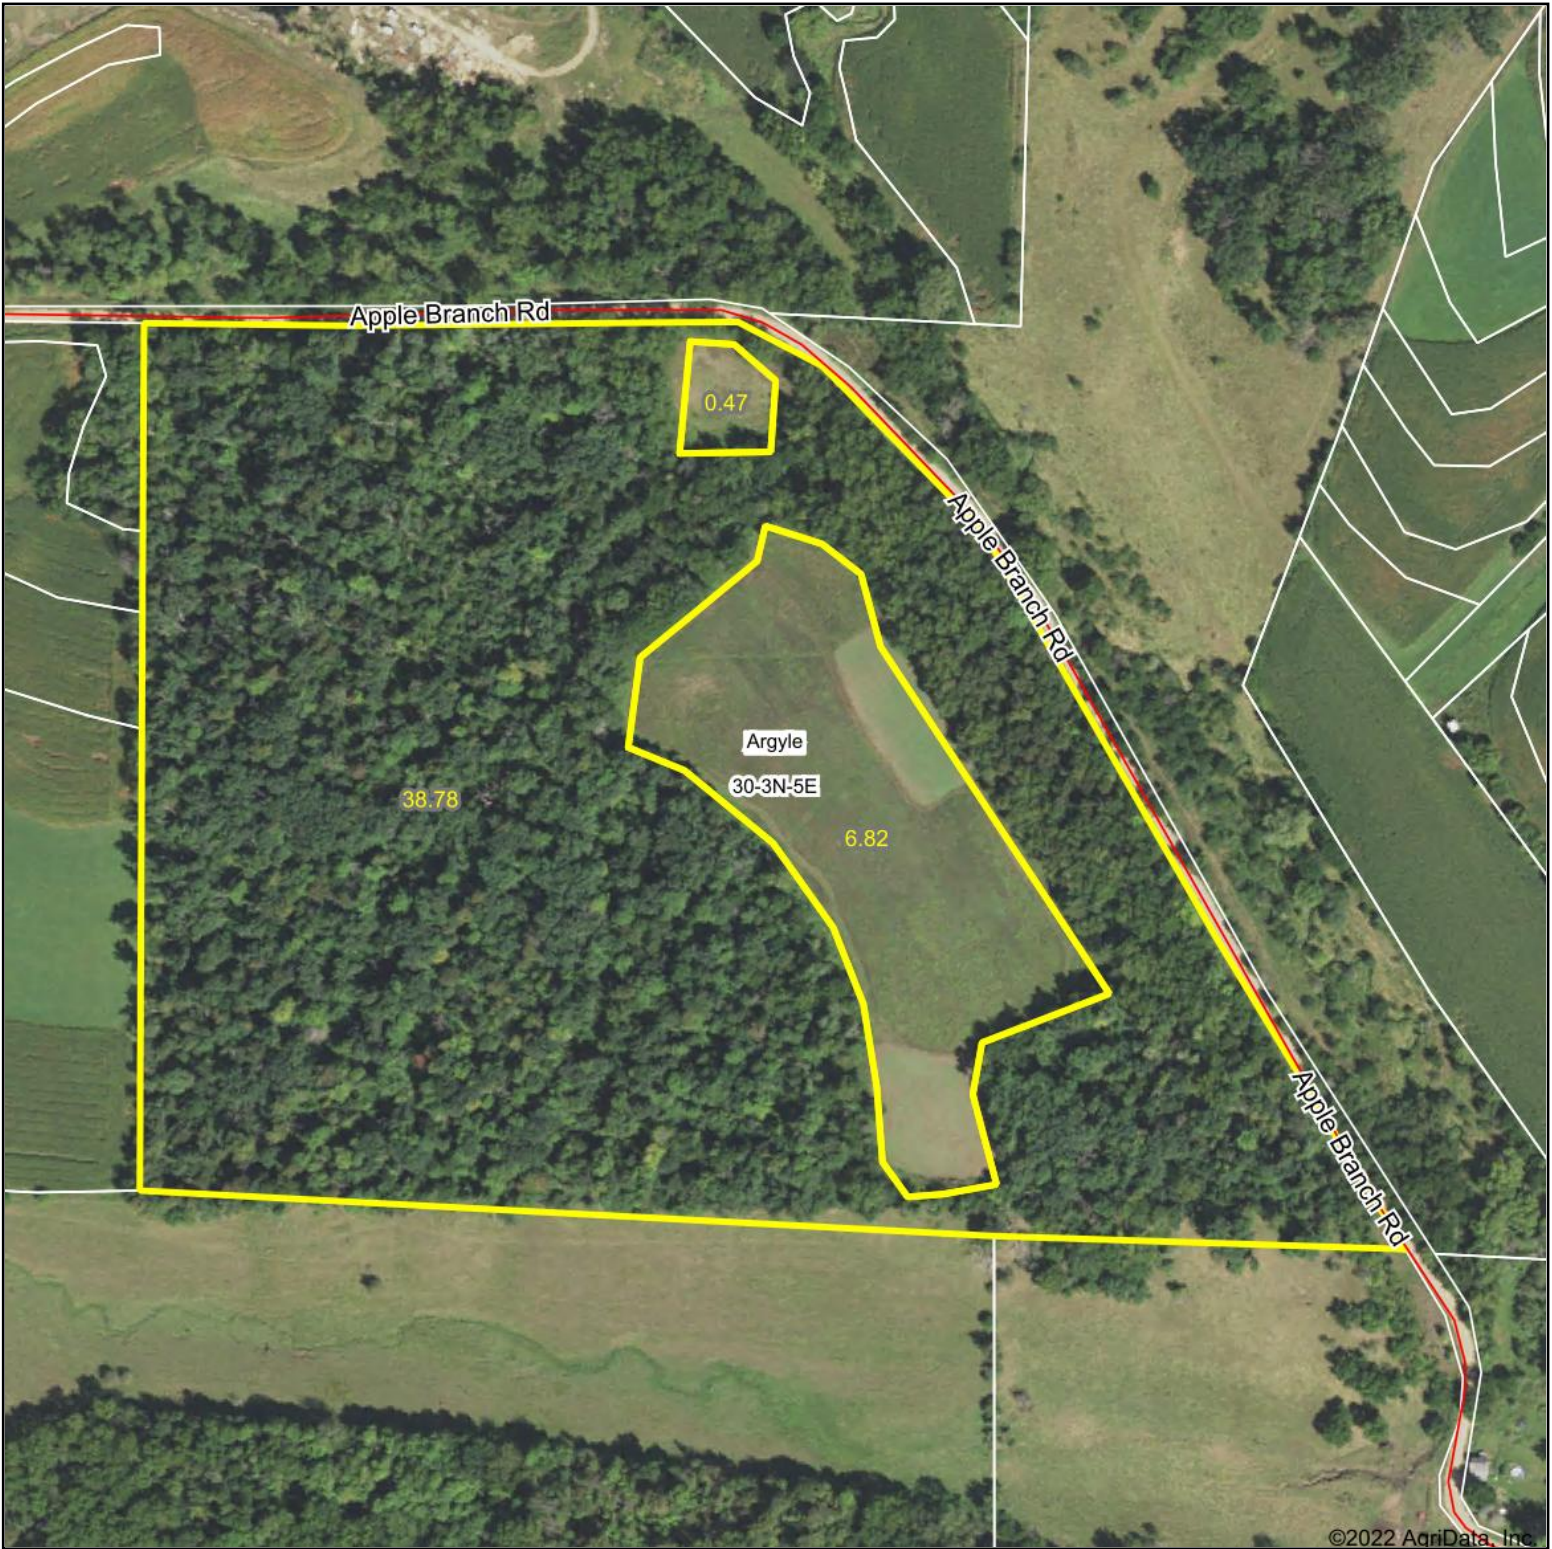

FSA Aerial Map

©2022 AgriData, Inc.

Map Center: 42° 42' 9.47, -89° 56' 50.56

30-3N-5E
Lafayette County
Wisconsin

2/23/2022

Field borders provided by Farm Service Agency as of 5/21/2008.