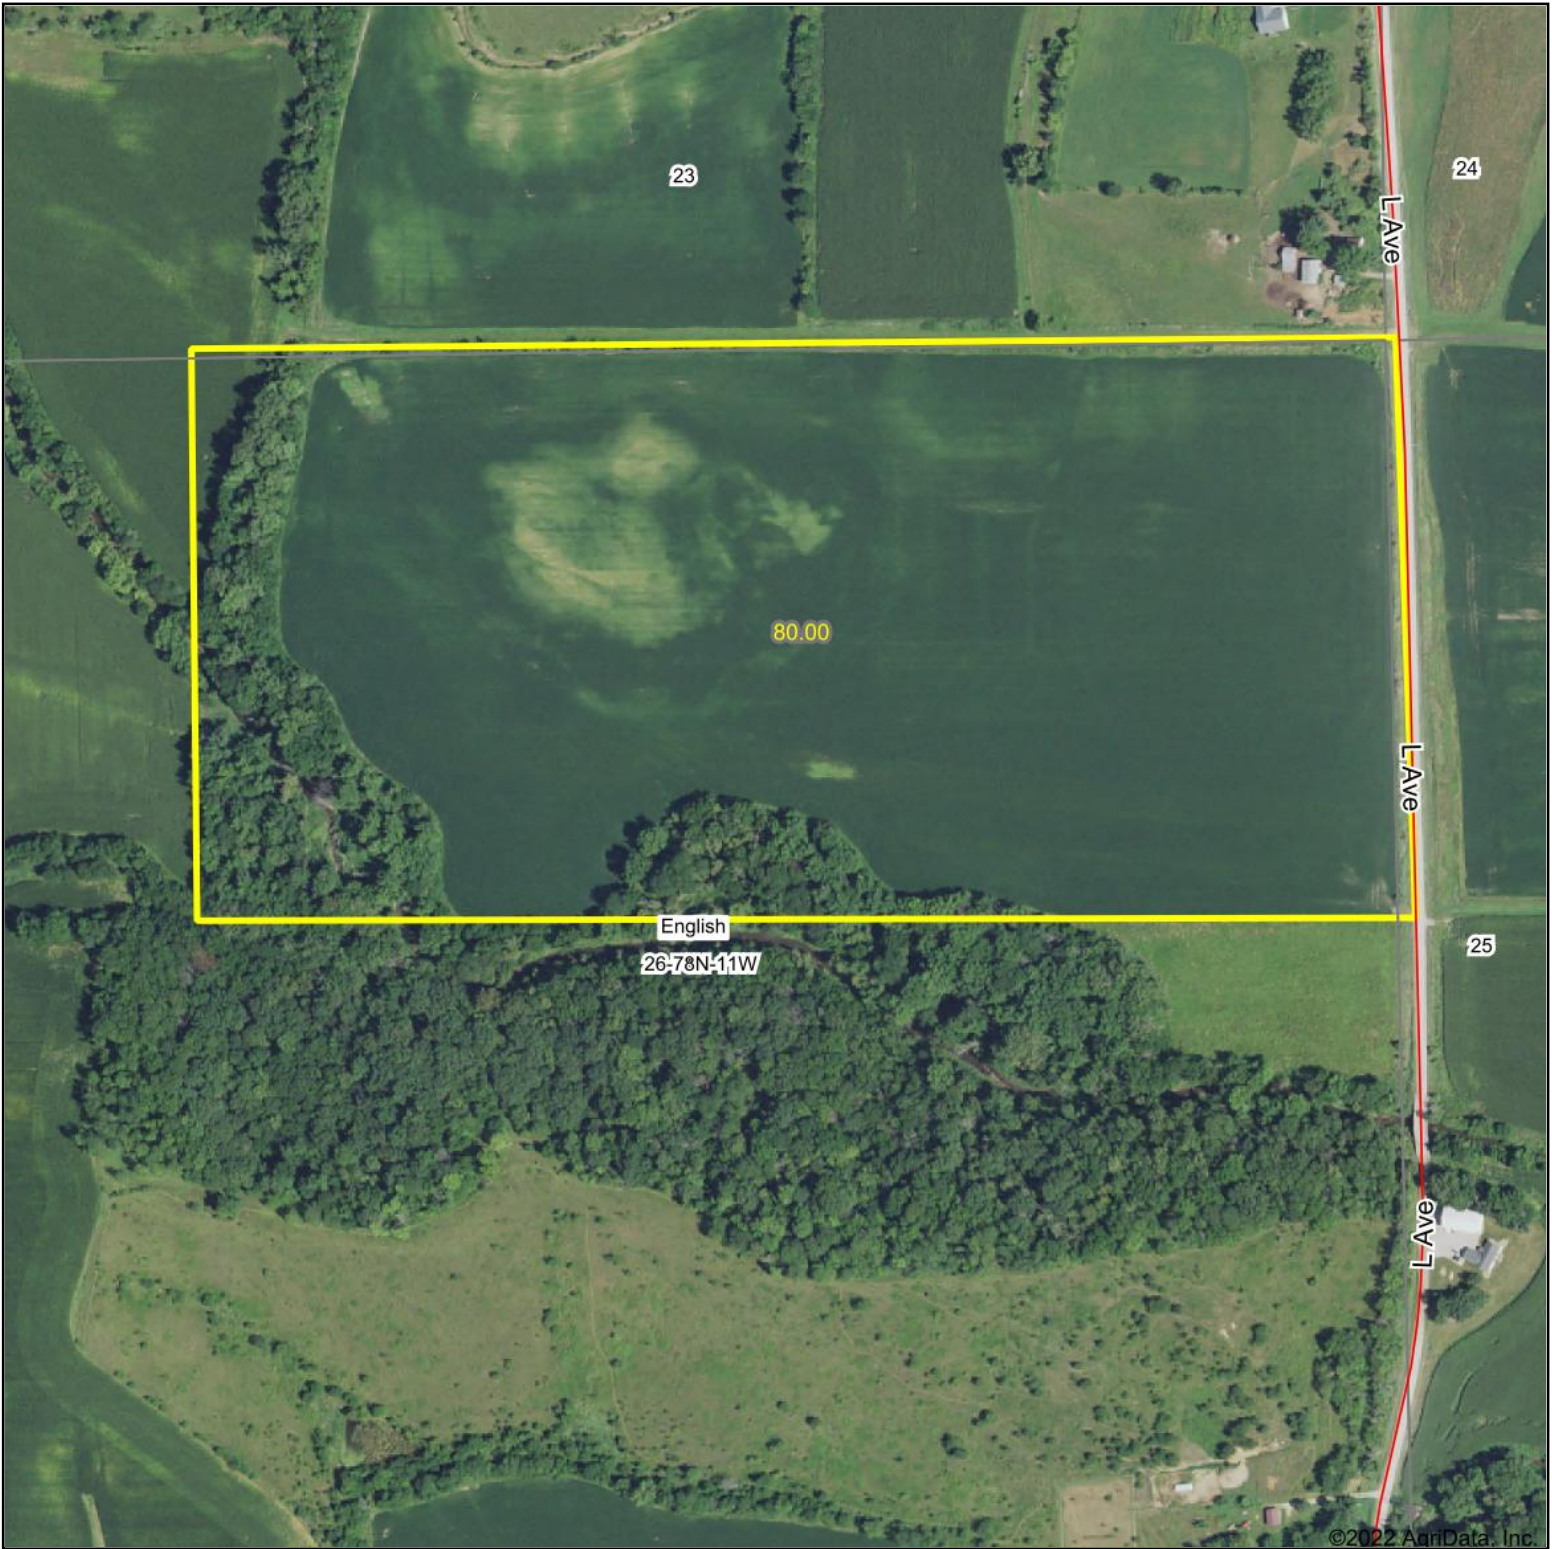

Aerial Map

Map Center: 41° 32' 11.02, -92° 5' 22.39

26-78N-11W
Iowa County
Iowa

2/22/2022

© AgriData, Inc. 2021 www.AgriDataInc.com