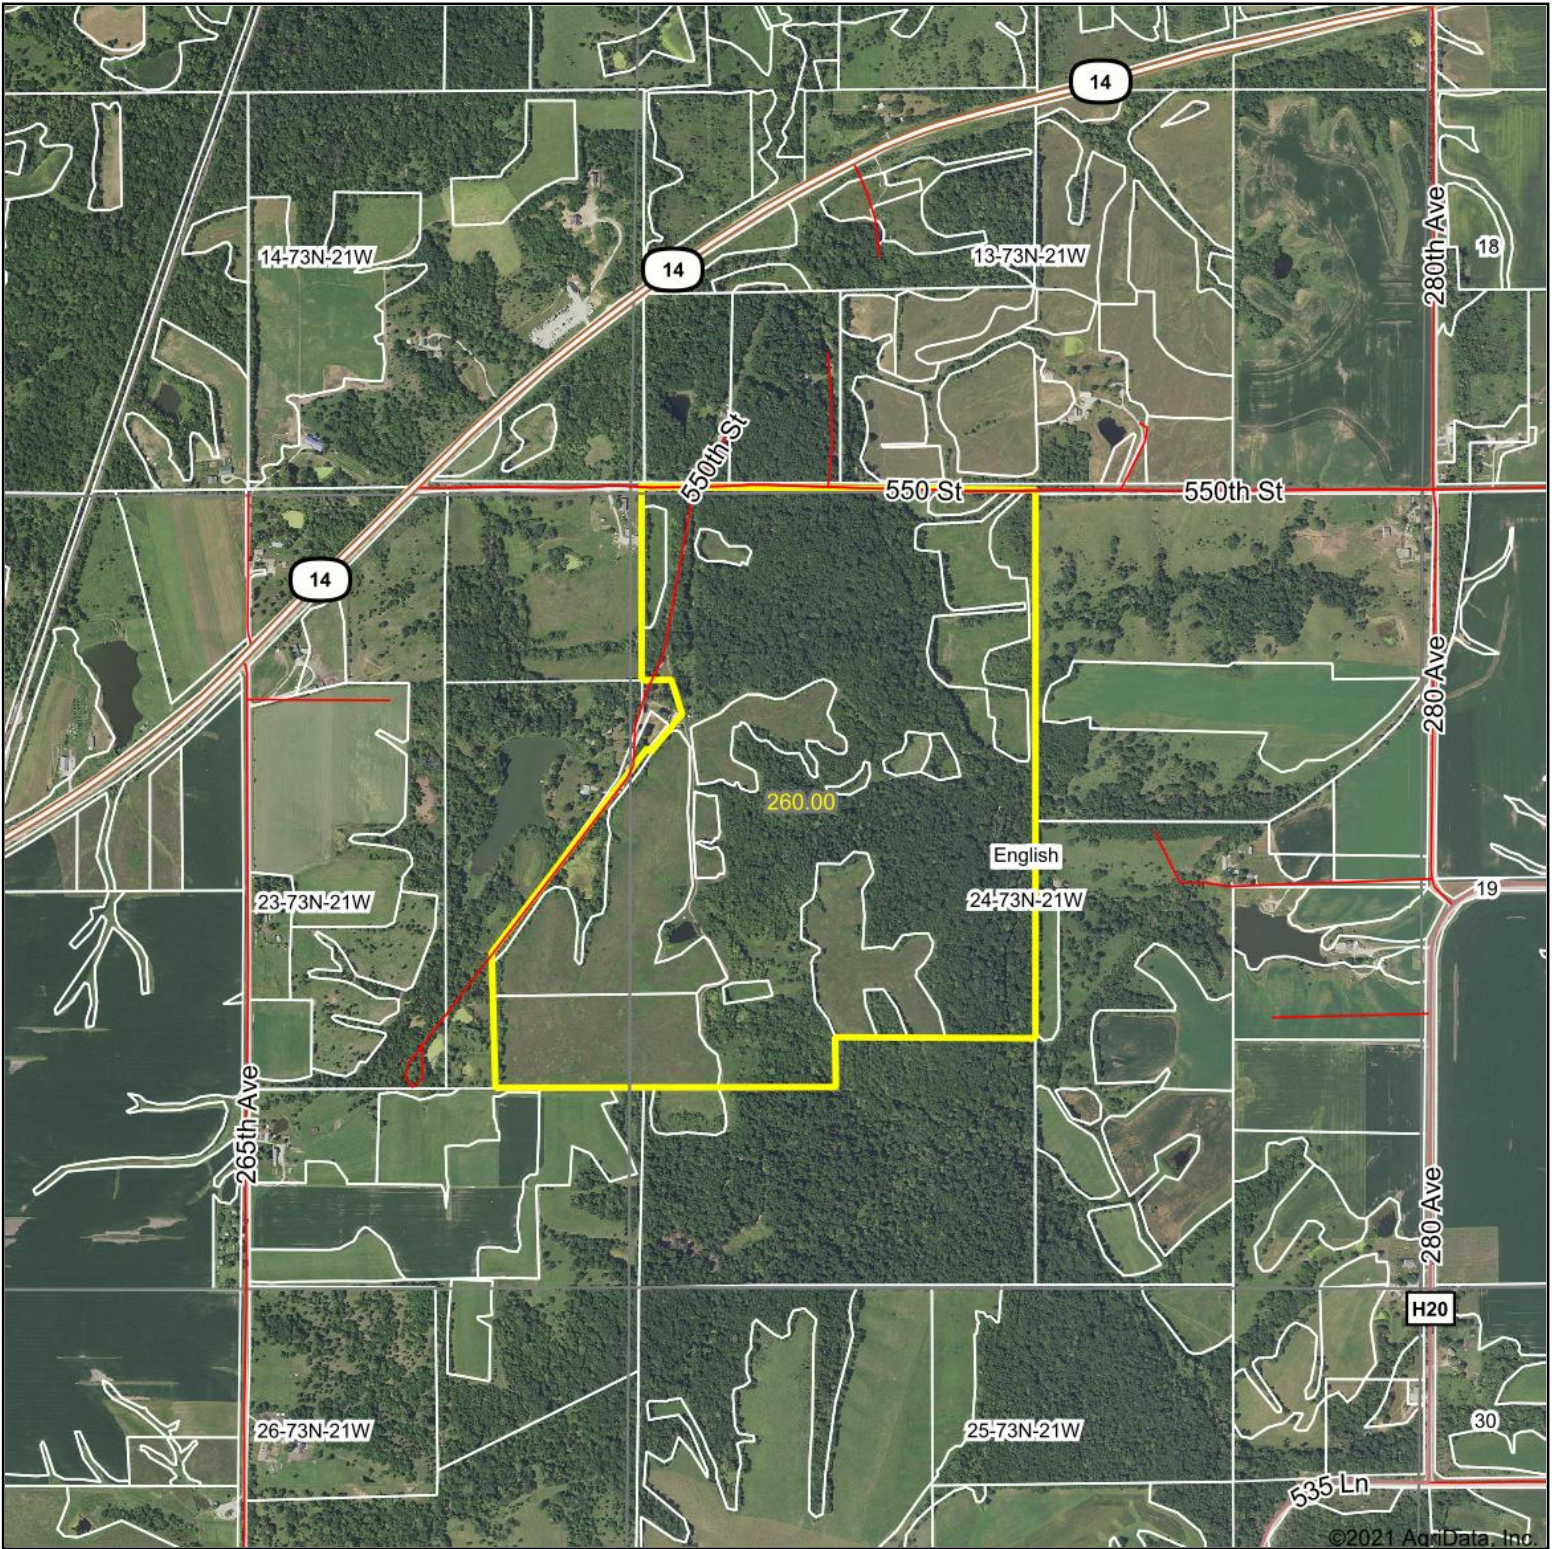

# Aerial Map

Map Center: 41° 6.723', -93° 13.7314'

**24-73N-21W**  
**Lucas County**  
**Iowa**

12/10/2021

Field borders provided by Farm Service Agency as of 5/21/2008.